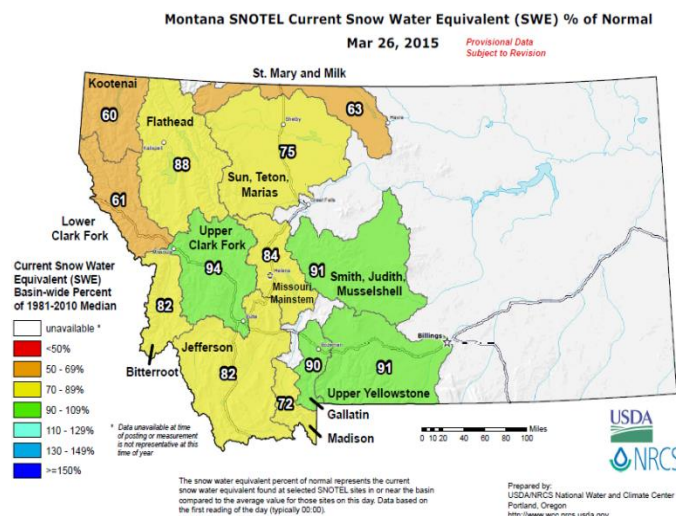

Soil Moisture Table	This Month	Last Month	Last Year
Topsoil Moisture			
Very Short	6	3	3
Short	22	16	20
Adequate	56	75	70
Surplus	16	6	7
Subsoil Moisture			
Very Short	6	4	3
Short	23	16	20
Adequate	48	68	72
Surplus	23	12	5

*****Special Publication Notice*****

Starting with next Monday's publication, NASS will begin publishing weekly Crop Progress Reports each Monday through October for the 2015 crop season.

Field Crops Report

Winter wheat condition is above last year at this time with 58 percent good to excellent compared with 50 percent last year. Snow coverage is 0 percent good to excellent compared with 7 percent last month and 26 percent last year. Lack of winter-like conditions has winter wheat showing signs of spring with 35 percent breaking winter dormancy.

Crop Condition and Progress Table	This Month	Last Month	Last Year
Winter Wheat			
Very Poor	2	8	0
Poor	7	14	7
Fair	33	34	43
Good	30	35	47
Excellent	28	9	3
Winter Wheat – Wind Damage			
None	75	71	76
Light	18	22	20
Moderate	5	5	4
Heavy	2	2	0
Winter Wheat – Freeze & Drought Damage			
None	70	65	79
Light	21	25	17
Moderate	7	8	4
Heavy	2	2	0
Winter Wheat – Protectiveness of Snow Cover			
Very Poor	69	37	8
Poor	17	31	13
Fair	14	25	53
Good	0	7	25
Excellent	0	0	1
Winter Wheat Breaking Dormancy	35	na	na