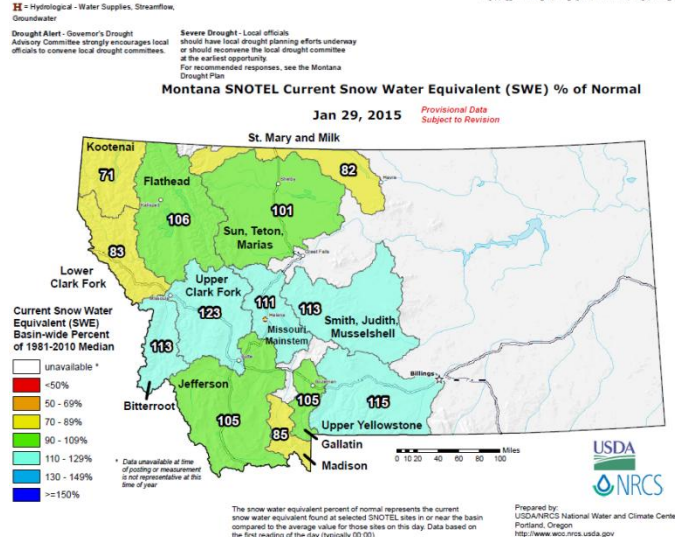

Soil Moisture Table	This Month	Last Month	Last Year
Topsoil Moisture			
Very Short	2	3	9
Short	14	13	16
Adequate	77	76	73
Surplus	7	8	2
Subsoil Moisture			
Very Short	5	5	8
Short	15	13	20
Adequate	68	71	71
Surplus	12	11	1

Field Crops Report

Winter wheat condition is above last year at this time with 58 percent good to excellent compared with 46 percent last year. Snow coverage is down significantly from December due to record high temperatures at the end of January. Snow coverage is 25 percent good to excellent compared with 63 percent last month and 14 percent last year. Wind and freeze damage are up slightly from last month as a result but remain close to last year's levels of damage sustained.

Crop Condition Table	This Month	Last Month	Last Year
Winter Wheat			
Very Poor	0	0	1
Poor	8	3	5
Fair	34	32	48
Good	48	56	43
Excellent	10	9	3
Winter Wheat – Wind Damage			
None	77	86	76
Light	16	9	20
Moderate	5	3	4
Heavy	2	2	0
Winter Wheat – Freeze & Drought Damage			
None	79	85	78
Light	14	13	15
Moderate	7	2	6
Heavy	0	0	1
Winter Wheat – Protectiveness of Snow Cover			
Very Poor	31	5	3
Poor	24	11	11
Fair	20	21	72
Good	13	47	12
Excellent	12	16	2