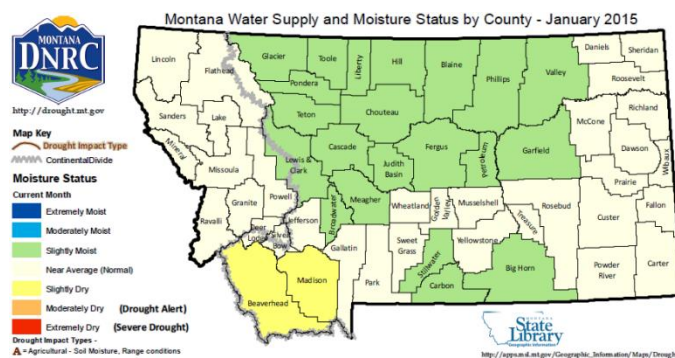

Soil Moisture Table	This Month	Last Month	Last Year
Topsoil Moisture			
Very Short	2	3	9
Short	14	13	16
Adequate	77	76	73
Surplus	7	8	2
Subsoil Moisture			
Very Short	5	5	8
Short	15	13	20
Adequate	68	71	71
Surplus	12	11	1

Field Crops Report

Winter wheat condition is above last year at this time with 58 percent good to excellent compared with 46 percent last year. Snow coverage is down significantly from December due to record high temperatures at the end of January. Snow coverage is 25 percent good to excellent compared with 63 percent last month and 14 percent last year. Wind and freeze damage are up slightly from last month as a result but remain close to last year's levels of damage sustained.

Crop Condition Table	This Month	Last Month	Last Year
Winter Wheat			
Very Poor	0	0	1
Poor	8	3	5
Fair	34	32	48
Good	48	56	43
Excellent	10	9	3
Winter Wheat – Wind Damage			
None	77	86	76
Light	16	9	20
Moderate	5	3	4
Heavy	2	2	0
Winter Wheat – Freeze & Drought Damage			
None	79	85	78
Light	14	13	15
Moderate	7	2	6
Heavy	0	0	1
Winter Wheat – Protectiveness of Snow Cover			
Very Poor	31	5	3
Poor	24	11	11
Fair	20	21	72
Good	13	47	12
Excellent	12	16	2