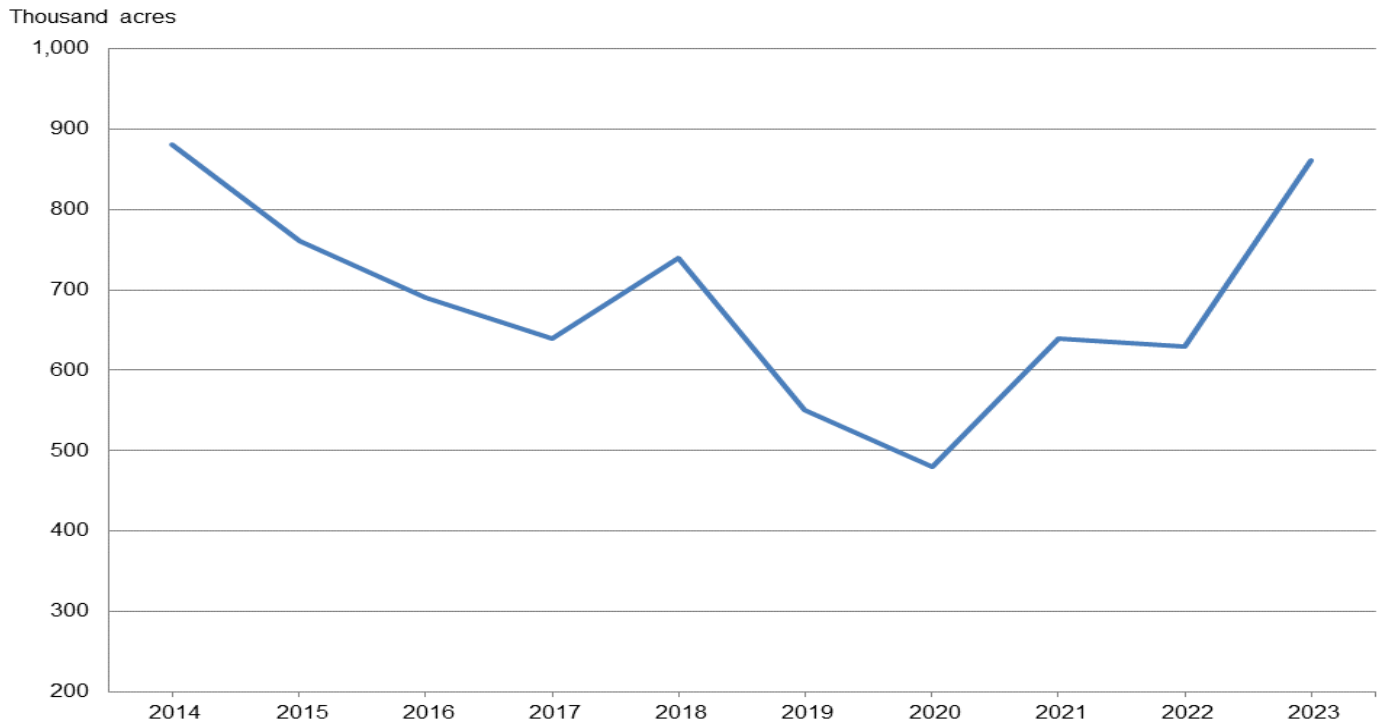

Missouri Winter Wheat Seedings

Released January 12, 2023

Winter wheat seeded area for harvest in 2023 is estimated at 860,000 acres, up 37 percent from 2022.

Winter Wheat Area Seeded – Missouri: 2021-2023

	Crop year			2023 as percent of 2022 (percent)
	2021 (1,000 acres)	2022 (1,000 acres)	2023 (1,000 acres)	
Winter wheat	640	630	860	137

Winter Wheat Area Seeded – Missouri

Access to NASS Reports

For your convenience, you may access NASS reports and products the following ways: