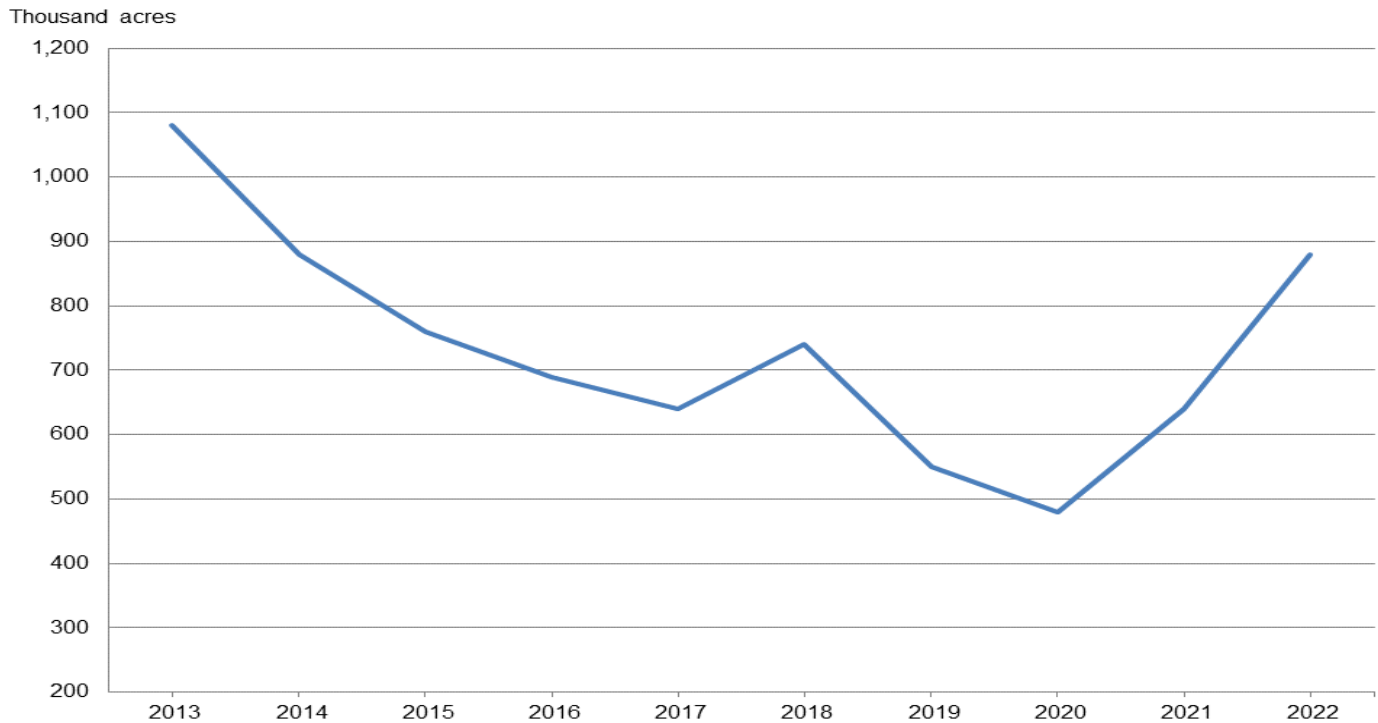

Missouri Winter Wheat Seedings

Released January 12, 2022

Winter wheat seeded area for harvest in 2022 is estimated at 880,000 acres, up 38 percent from 2021.

Winter Wheat Area Seeded – Missouri: 2020-2022

	Crop year			2022 as percent of 2021 (percent)
	2020 (1,000 acres)	2021 (1,000 acres)	2022 (1,000 acres)	
Winter wheat	480	640	880	138

Winter Wheat Area Seeded – Missouri

Access to NASS Reports

For your convenience, you may access NASS reports and products the following ways: