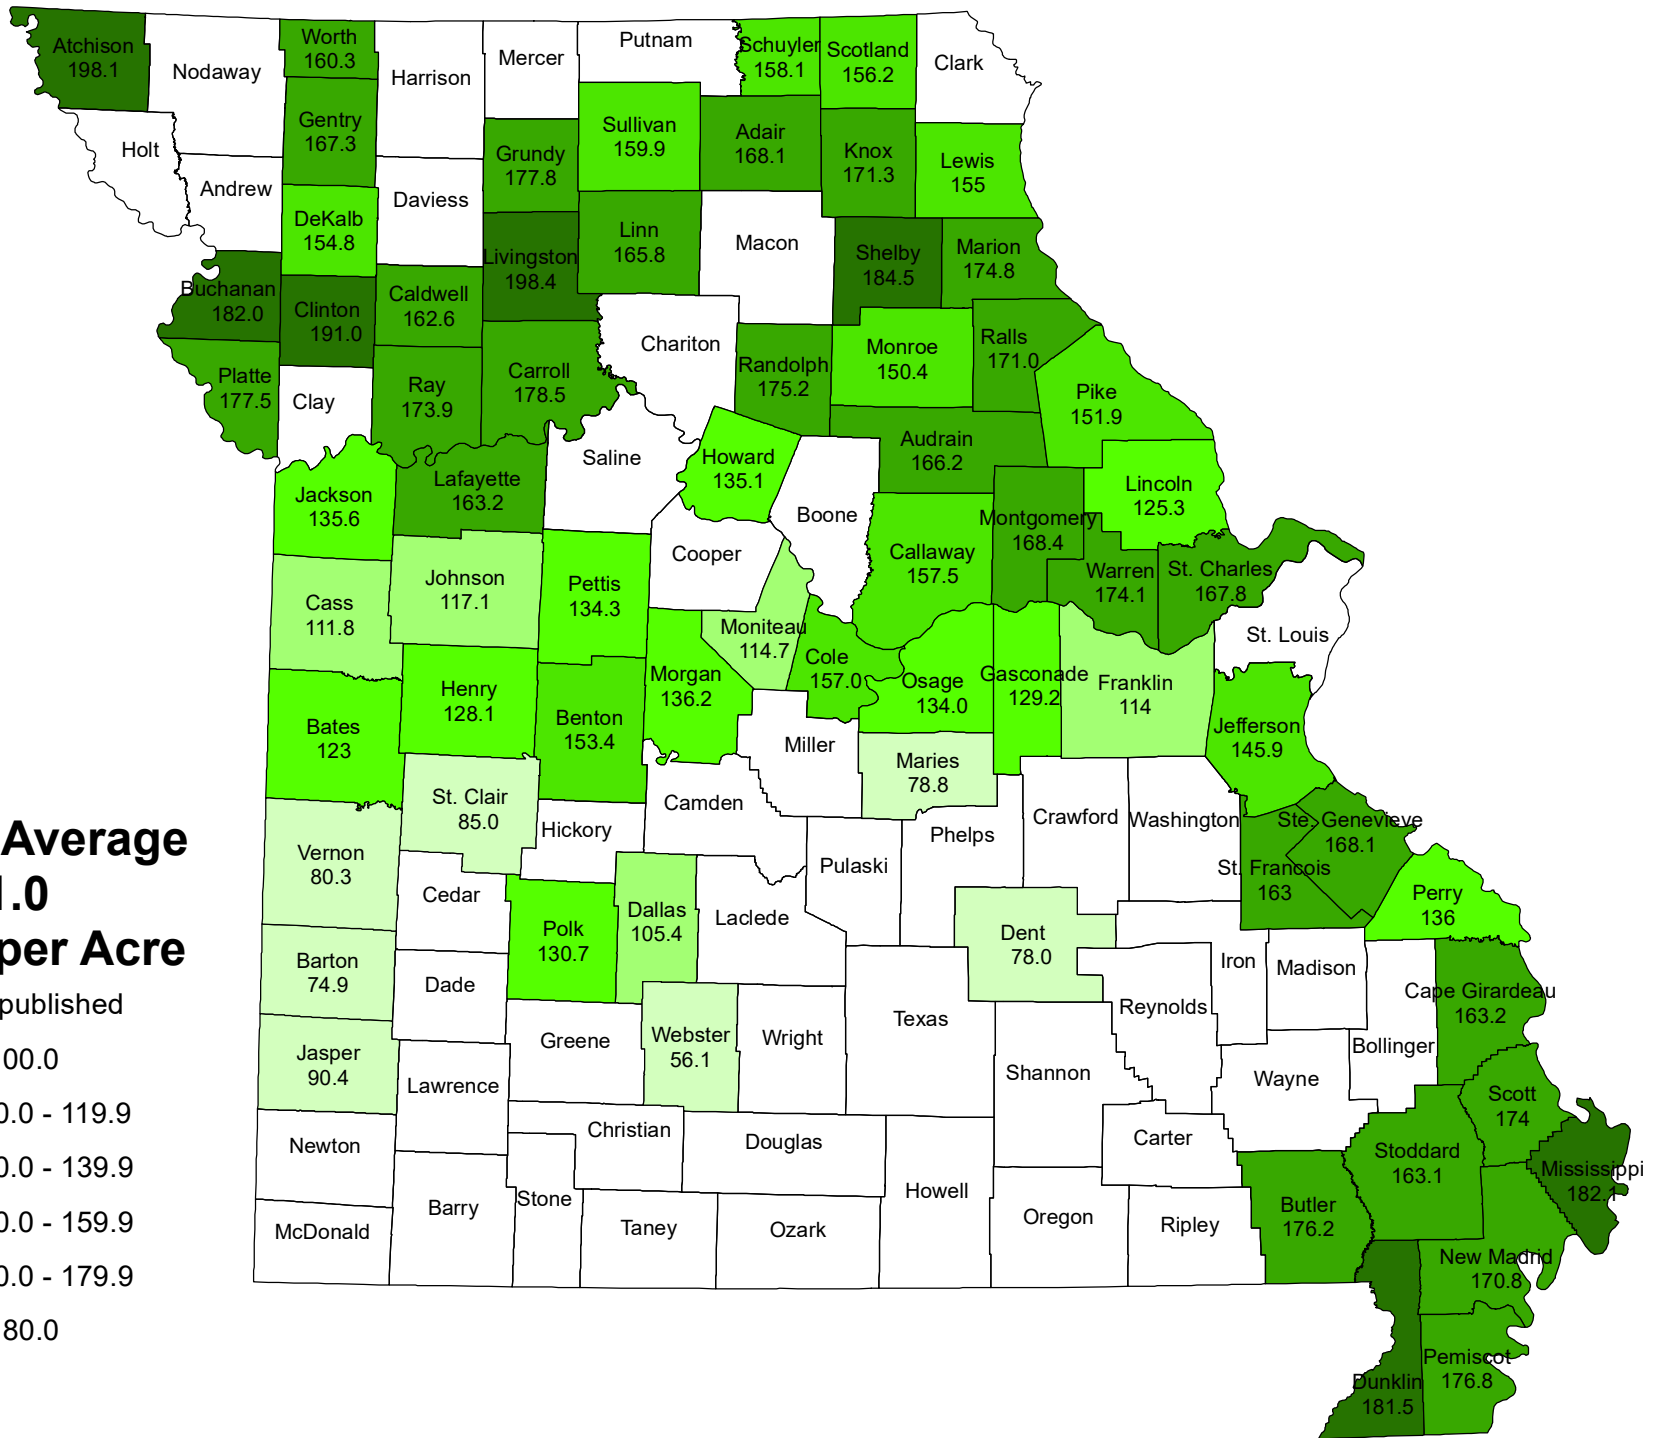

2022 Missouri Corn Yield Estimates

Missouri Average
161.0
Bushels per Acre

- Unpublished
- < 100.0
- 100.0 - 119.9
- 120.0 - 139.9
- 140.0 - 159.9
- 160.0 - 179.9
- > 180.0