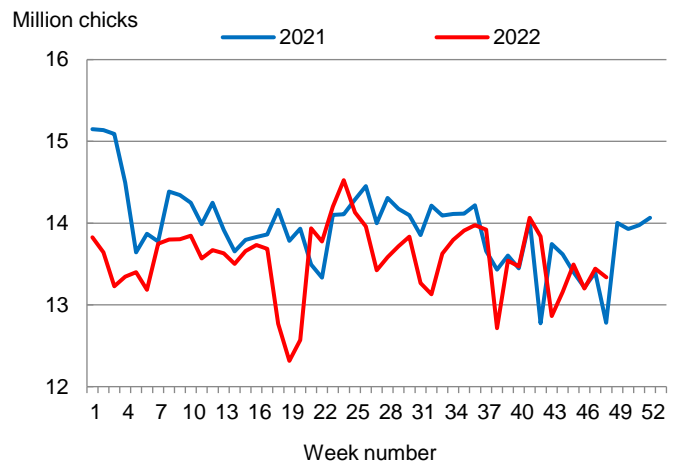

Hatcheries in the United States weekly program set 241 million eggs in incubators during the week ending December 3, 2022, up slightly from a year ago.

### Broiler-Type Chicks Placed Up 4 Percent

Mississippi broiler-type chicks placed for meat production were 13.3 million chicks during the week ending December 3, 2022, up 4 percent from the comparable week in 2021 but down 1 percent from the previous week.

Broiler growers in the United States weekly program placed 187 million chicks for meat production during the week ending December 3, 2022, down slightly from a year ago.

Broiler-Type Eggs Set  
Mississippi: 2021 and 2022

Broiler-Type Chicks Placed  
Mississippi: 2021 and 2022