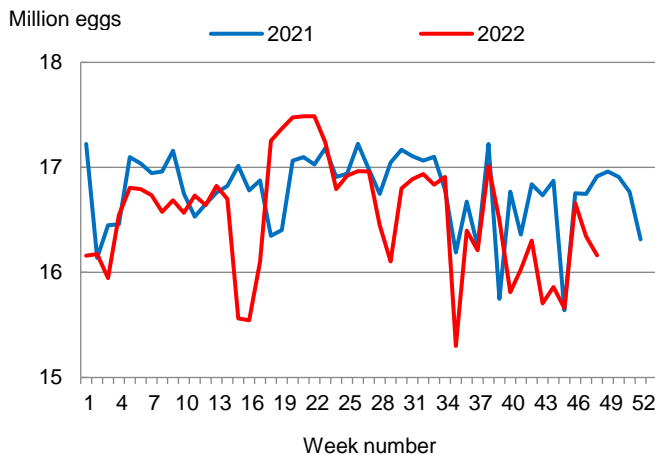

Delta Region – Mississippi Field Office

121 North Jefferson Street, Suite 230, Jackson, MS 39201
(601) 359-1259 · (855) 270-2705 FAX · www.nass.usda.gov

Cooperating with the Mississippi Department of Agriculture and Commerce

This report contains the results from the **Weekly Broiler Hatchery Report**. These data are also posted on our web site at <https://www.nass.usda.gov/ms> and in a more detailed report at <https://www.nass.usda.gov>. Thanks to all who responded to this survey.

Broiler-Type Eggs Set Down 4 Percent from Last Year

Mississippi hatcheries set 16.2 million broiler-type eggs during the week ending December 3, 2022, down 4 percent from the comparable week in 2021 and down 1 percent from the previous week.

Hatcheries in the United States weekly program set 241 million eggs in incubators during the week ending December 3, 2022, up slightly from a year ago.

Broiler-Type Chicks Placed Up 4 Percent

Mississippi broiler-type chicks placed for meat production were 13.3 million chicks during the week ending December 3, 2022, up 4 percent from the comparable week in 2021 but down 1 percent from the previous week.

Broiler growers in the United States weekly program placed 187 million chicks for meat production during the week ending December 3, 2022, down slightly from a year ago.

Broiler-Type Eggs Set
Mississippi: 2021 and 2022