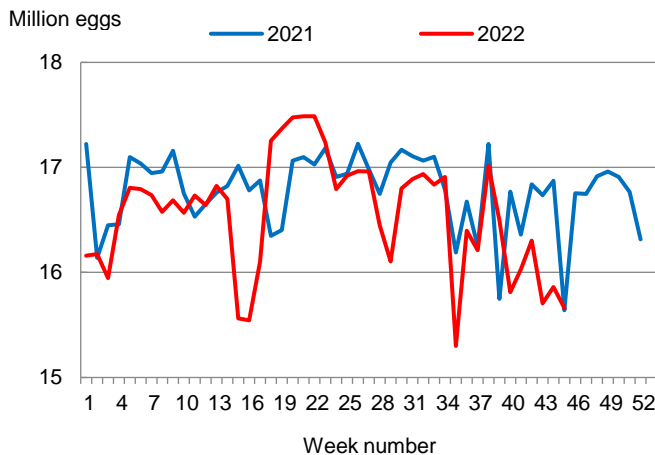

Mississippi Broiler Hatchery

Released: November 16, 2022

Delta Region – Mississippi Field Office

121 North Jefferson Street, Suite 230, Jackson, MS 39201
(601) 359-1259 · (855) 270-2705 FAX · www.nass.usda.gov

Cooperating with the Mississippi Department of Agriculture and Commerce

This report contains the results from the **Weekly Broiler Hatchery Report**. These data are also posted on our web site at <https://www.nass.usda.gov/ms> and in a more detailed report at <https://www.nass.usda.gov>. Thanks to all who responded to this survey.

Broiler-Type Eggs Set Up Slightly from Last Year

Mississippi hatcheries set 15.7 million broiler-type eggs during the week ending November 12, 2022, up slightly from the comparable week in 2021 but down 1 percent from the previous week.

Hatcheries in the United States weekly program set 238 million eggs in incubators during the week ending November 12, 2022, down 2 percent from a year ago.

Broiler-Type Chicks Placed Up 1 Percent

Mississippi broiler-type chicks placed for meat production were 13.5 million chicks during the week ending November 12, 2022, up 1 percent from the comparable week in 2021 and up 3 percent from the previous week.

Broiler growers in the United States weekly program placed 186 million chicks for meat production during the week ending November 12, 2022, up 2 percent from a year ago.

**Broiler-Type Eggs Set
Mississippi: 2021 and 2022**