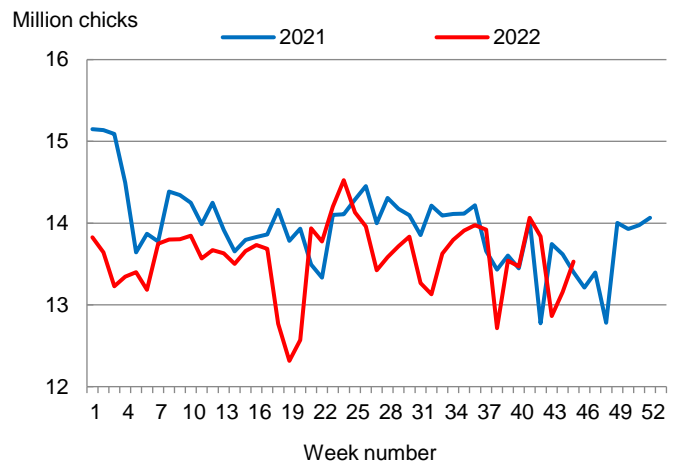

Hatcheries in the United States weekly program set 238 million eggs in incubators during the week ending November 12, 2022, down 2 percent from a year ago.

### Broiler-Type Chicks Placed Up 1 Percent

Mississippi broiler-type chicks placed for meat production were 13.5 million chicks during the week ending November 12, 2022, up 1 percent from the comparable week in 2021 and up 3 percent from the previous week.

Broiler growers in the United States weekly program placed 186 million chicks for meat production during the week ending November 12, 2022, up 2 percent from a year ago.

**Broiler-Type Eggs Set  
Mississippi: 2021 and 2022**

**Broiler-Type Chicks Placed  
Mississippi: 2021 and 2022**