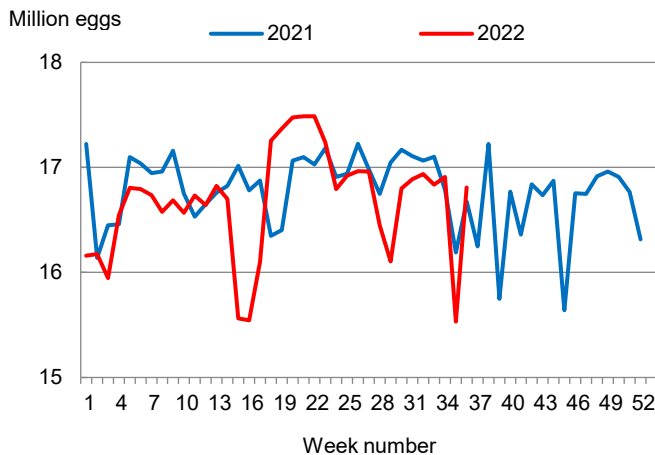

Mississippi Broiler Hatchery

Released: September 14, 2022

Delta Region – Mississippi Field Office

121 North Jefferson Street, Suite 230, Jackson, MS 39201
(601) 359-1259 · (855) 270-2705 FAX · www.nass.usda.gov

Cooperating with the Mississippi Department of Agriculture and Commerce

This report contains the results from the **Weekly Broiler Hatchery Report**. These data are also posted on our web site at <https://www.nass.usda.gov/ms> and in a more detailed report at <https://www.nass.usda.gov>. Thanks to all who responded to this survey.

Broiler-Type Eggs Set Up 1 Percent from Last Year

Mississippi hatcheries set 16.8 million broiler-type eggs during the week ending September 10, 2022, up 1 percent from the comparable week in 2021 and up 8 percent from the previous week.

Hatcheries in the United States weekly program set 243 million eggs in incubators during the week ending September 10, 2022, up 5 percent from a year ago.

Broiler-Type Chicks Placed Down 2 Percent

Mississippi broiler-type chicks placed for meat production were 13.9 million chicks during the week ending September 10, 2022, down 2 percent from the comparable week in 2021 but up slightly from the previous week.

Broiler growers in the United States weekly program placed 194 million chicks for meat production during the week ending September 10, 2022, up 5 percent from a year ago.

**Broiler-Type Eggs Set
Mississippi: 2021 and 2022**