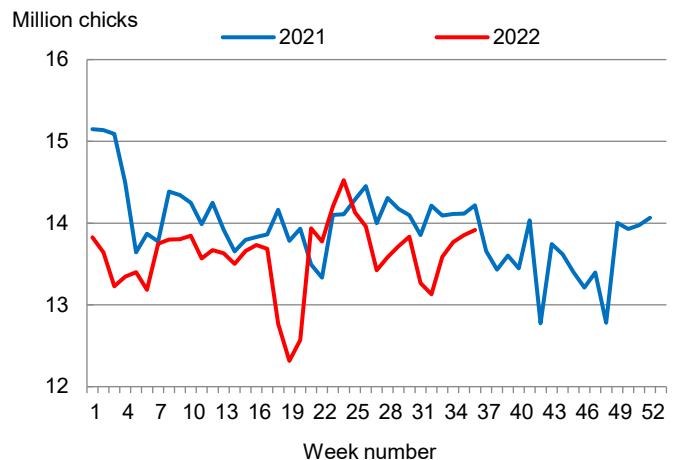

Hatcheries in the United States weekly program set 243 million eggs in incubators during the week ending September 10, 2022, up 5 percent from a year ago.

### Broiler-Type Chicks Placed Down 2 Percent

Mississippi broiler-type chicks placed for meat production were 13.9 million chicks during the week ending September 10, 2022, down 2 percent from the comparable week in 2021 but up slightly from the previous week.

Broiler growers in the United States weekly program placed 194 million chicks for meat production during the week ending September 10, 2022, up 5 percent from a year ago.

**Broiler-Type Eggs Set  
Mississippi: 2021 and 2022**

**Broiler-Type Chicks Placed  
Mississippi: 2021 and 2022**