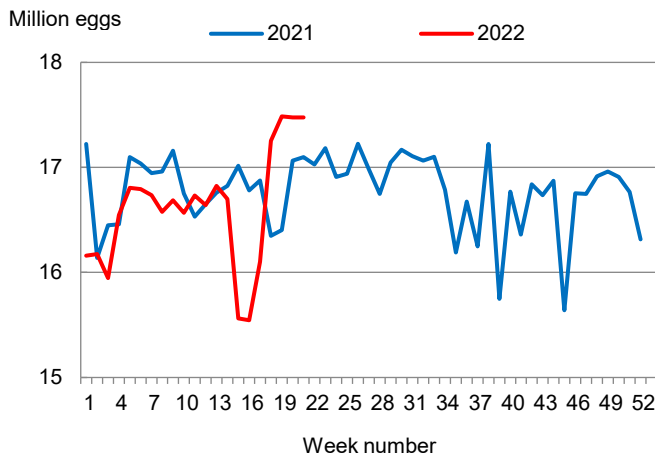

Delta Region – Mississippi Field Office

121 North Jefferson Street, Suite 230, Jackson, MS 39201

(601) 359-1259 · (855) 270-2705 FAX · www.nass.usda.gov

Cooperating with the Mississippi Department of Agriculture and Commerce

This report contains the results from the **Weekly Broiler Hatchery Report**. These data are also posted on our web site at <https://www.nass.usda.gov/ms> and in a more detailed report at <https://www.nass.usda.gov>. Thanks to all who responded to this survey.

Broiler-Type Eggs Set Up 2 Percent from Last Year

Mississippi hatcheries set 17.5 million broiler-type eggs during the week ending May 28, 2022, up 2 percent from the comparable week in 2021 but unchanged from the previous week.

Hatcheries in the United States weekly program set 241 million eggs in incubators during the week ending May 28, 2022, up slightly from a year ago.

Broiler-Type Chicks Placed Up 3 Percent

Mississippi broiler-type chicks placed for meat production were 14.0 million chicks during the week ending May 28, 2022, up 3 percent from the comparable week in 2021 and up 11 percent from the previous week.

Broiler growers in the United States weekly program placed 190 million chicks for meat production during the week ending May 28, 2022, up 1 percent from a year ago.

Broiler-Type Eggs Set
Mississippi: 2021 and 2022