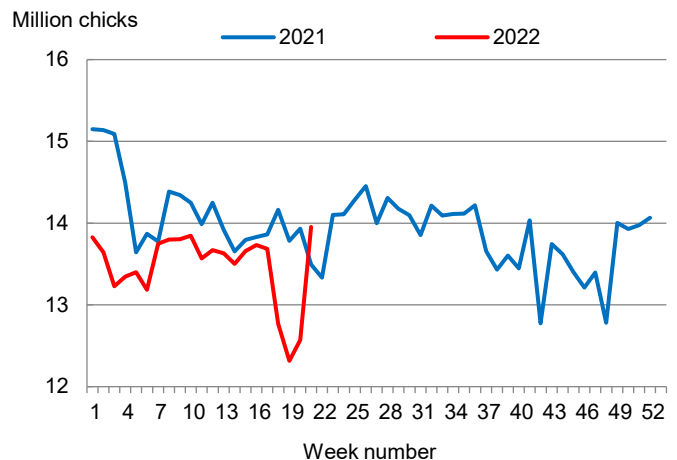

Hatcheries in the United States weekly program set 241 million eggs in incubators during the week ending May 28, 2022, up slightly from a year ago.

### Broiler-Type Chicks Placed Up 3 Percent

Mississippi broiler-type chicks placed for meat production were 14.0 million chicks during the week ending May 28, 2022, up 3 percent from the comparable week in 2021 and up 11 percent from the previous week.

Broiler growers in the United States weekly program placed 190 million chicks for meat production during the week ending May 28, 2022, up 1 percent from a year ago.

Broiler-Type Eggs Set  
Mississippi: 2021 and 2022

Broiler-Type Chicks Placed  
Mississippi: 2021 and 2022