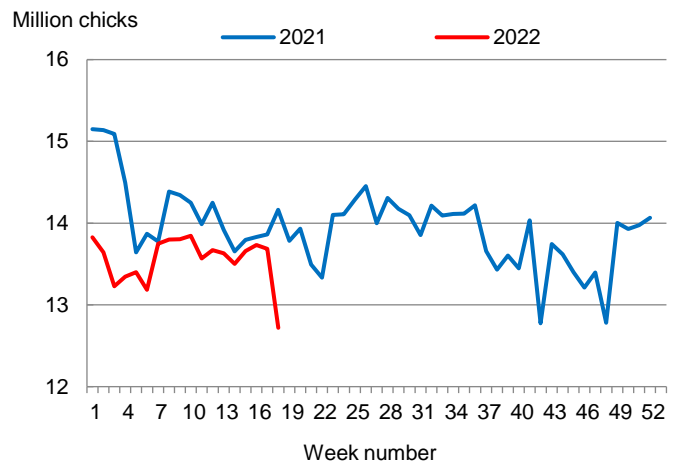

Hatcheries in the United States weekly program set 241 million eggs in incubators during the week ending May 7, 2022, up slightly from a year ago.

### Broiler-Type Chicks Placed Down 10 Percent

Mississippi broiler-type chicks placed for meat production were 12.7 million chicks during the week ending May 7, 2022, down 10 percent from the comparable week in 2021 and down 7 percent from the previous week.

Broiler growers in the United States weekly program placed 187 million chicks for meat production during the week ending May 7, 2022, down slightly from a year ago.

Broiler-Type Eggs Set  
Mississippi: 2021 and 2022

Broiler-Type Chicks Placed  
Mississippi: 2021 and 2022