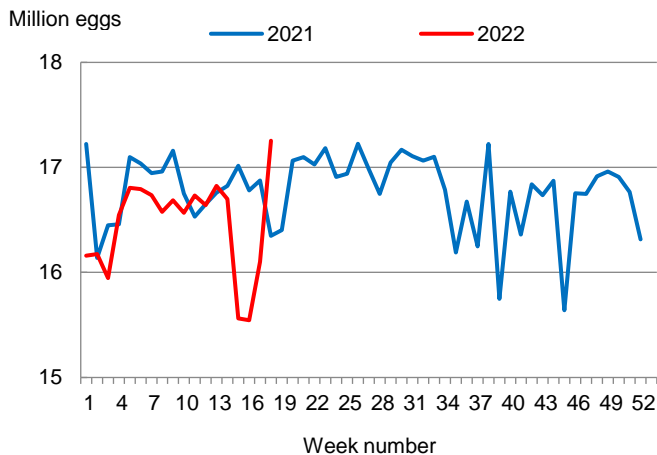

Delta Region – Mississippi Field Office

121 North Jefferson Street, Suite 230, Jackson, MS 39201

(601) 359-1259 · (855) 270-2705 FAX · www.nass.usda.gov

Cooperating with the Mississippi Department of Agriculture and Commerce

This report contains the results from the **Weekly Broiler Hatchery Report**. These data are also posted on our web site at <https://www.nass.usda.gov/ms> and in a more detailed report at <https://www.nass.usda.gov>. Thanks to all who responded to this survey.

Broiler-Type Eggs Set Up 6 Percent from Last Year

Mississippi hatcheries set 17.3 million broiler-type eggs during the week ending May 7, 2022, up 6 percent from the comparable week in 2021 and up 7 percent from the previous week.

Hatcheries in the United States weekly program set 241 million eggs in incubators during the week ending May 7, 2022, up slightly from a year ago.

Broiler-Type Chicks Placed Down 10 Percent

Mississippi broiler-type chicks placed for meat production were 12.7 million chicks during the week ending May 7, 2022, down 10 percent from the comparable week in 2021 and down 7 percent from the previous week.

Broiler growers in the United States weekly program placed 187 million chicks for meat production during the week ending May 7, 2022, down slightly from a year ago.

Broiler-Type Eggs Set
Mississippi: 2021 and 2022