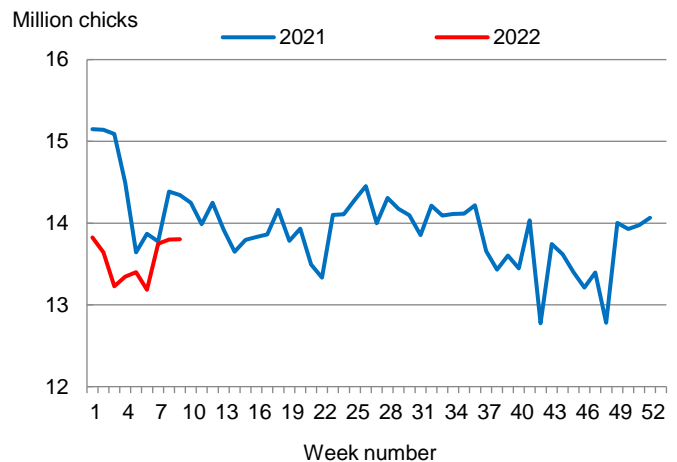

Hatcheries in the United States weekly program set 241 million eggs in incubators during the week ending March 5, 2022, up slightly from a year ago.

### Broiler-Type Chicks Placed Down 4 Percent

Mississippi broiler-type chicks placed for meat production were 13.8 million chicks during the week ending March 5, 2022, down 4 percent from the comparable week in 2021 but up slightly from the previous week.

Broiler growers in the United States weekly program placed 186 million chicks for meat production during the week ending March 5, 2022, down 1 percent from a year ago.

**Broiler-Type Eggs Set  
Mississippi: 2021 and 2022**

**Broiler-Type Chicks Placed  
Mississippi: 2021 and 2022**