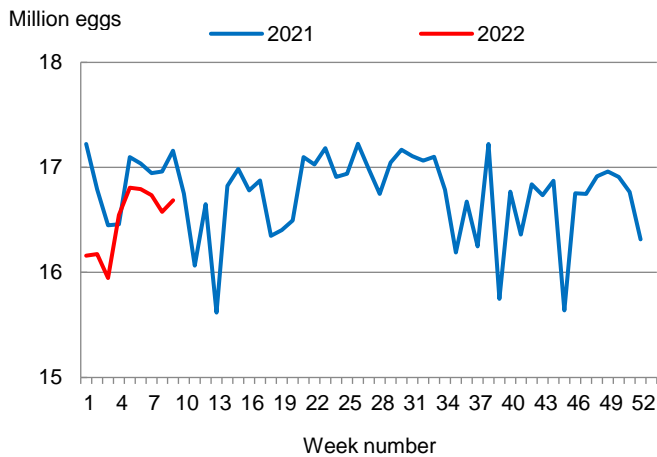

Mississippi Broiler Hatchery

Released: March 9, 2022

Delta Region – Mississippi Field Office

121 North Jefferson Street, Suite 230, Jackson, MS 39201
(601) 359-1259 · (855) 270-2705 FAX · www.nass.usda.gov

Cooperating with the Mississippi Department of Agriculture and Commerce

This report contains the results from the **Weekly Broiler Hatchery Report**. These data are also posted on our web site at <https://www.nass.usda.gov/ms> and in a more detailed report at <https://www.nass.usda.gov>. Thanks to all who responded to this survey.

Broiler-Type Eggs Set Down 3 Percent from Last Year

Mississippi hatcheries set 16.7 million broiler-type eggs during the week ending March 5, 2022, down 3 percent from the comparable week in 2021 but up 1 percent from the previous week.

Hatcheries in the United States weekly program set 241 million eggs in incubators during the week ending March 5, 2022, up slightly from a year ago.

Broiler-Type Chicks Placed Down 4 Percent

Mississippi broiler-type chicks placed for meat production were 13.8 million chicks during the week ending March 5, 2022, down 4 percent from the comparable week in 2021 but up slightly from the previous week.

Broiler growers in the United States weekly program placed 186 million chicks for meat production during the week ending March 5, 2022, down 1 percent from a year ago.

**Broiler-Type Eggs Set
Mississippi: 2021 and 2022**