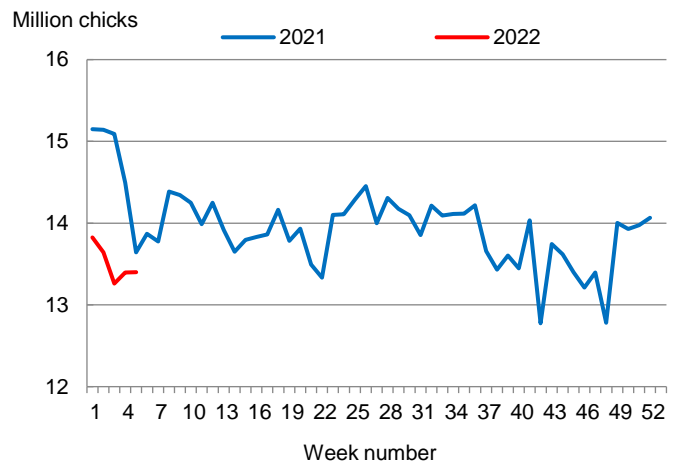

**Broiler-Type Eggs Set Down 2 Percent from Last Year**

Mississippi hatcheries set 16.8 million broiler-type eggs during the week ending February 5, 2022, down 2 percent from the comparable week in 2021 but up 1 percent from the previous week.

Hatcheries in the United States weekly program set 240 million eggs in incubators during the week ending February 5, 2022, up 1 percent from a year ago.

**Broiler-Type Chicks Placed Down 2 Percent**

Mississippi broiler-type chicks placed for meat production were 13.4 million chicks during the week ending February 5, 2022, down 2 percent from the comparable week in 2021 but up slightly from the previous week.

Broiler growers in the United States weekly program placed 185 million chicks for meat production during the week ending February 5, 2022, down 1 percent from a year ago.

**Broiler-Type Eggs Set  
Mississippi: 2021 and 2022**

**Broiler-Type Chicks Placed  
Mississippi: 2021 and 2022**