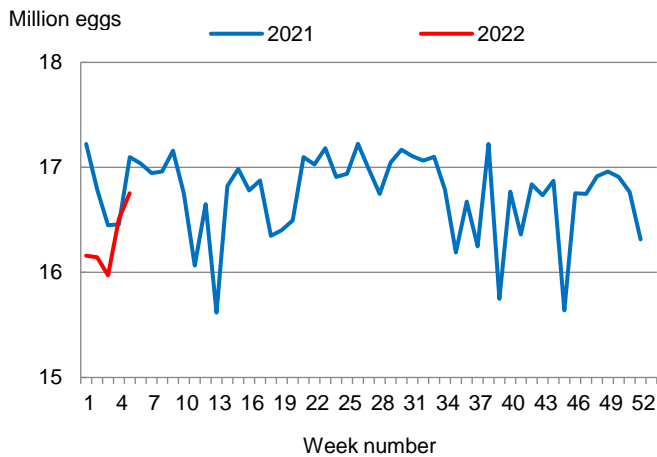

**Broiler-Type Eggs Set Down 2 Percent from Last Year**

Mississippi hatcheries set 16.8 million broiler-type eggs during the week ending February 5, 2022, down 2 percent from the comparable week in 2021 but up 1 percent from the previous week.

Hatcheries in the United States weekly program set 240 million eggs in incubators during the week ending February 5, 2022, up 1 percent from a year ago.

**Broiler-Type Chicks Placed Down 2 Percent**

Mississippi broiler-type chicks placed for meat production were 13.4 million chicks during the week ending February 5, 2022, down 2 percent from the comparable week in 2021 but up slightly from the previous week.

Broiler growers in the United States weekly program placed 185 million chicks for meat production during the week ending February 5, 2022, down 1 percent from a year ago.

**Broiler-Type Eggs Set  
Mississippi: 2021 and 2022**