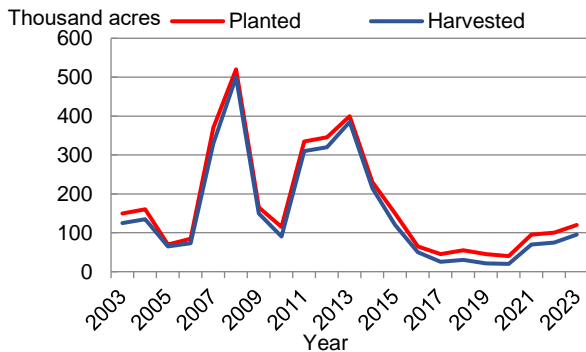

United States **winter wheat** production totaled 1.25 billion bushels in 2023, up 13 percent from the revised 2022 total of 1.10 billion bushels. Area harvested for grain totaled 24.7 million acres, up 5 percent from the previous year. The United States yield is estimated at 50.6 bushels per acre, up 3.6 bushels from the previous year.

Winter Wheat Area Planted and Harvested, Yield, and Production - Mississippi, Surrounding States, and United States: 2022 and 2023

State	Area planted ¹		Area harvested		Yield		Production	
	2022	2023	2022	2023	2022	2023	2022	2023
	(1,000 acres)	(1,000 acres)	(1,000 acres)	(1,000 acres)	(bushels)	(bushels)	(1,000 bushels)	(1,000 bushels)
Alabama	180	205	120	145	72.0	75.0	8,640	10,875
Arkansas	220	230	150	165	53.0	57.0	7,950	9,405
Mississippi	100	120	75	95	52.0	52.0	3,900	4,940
Missouri	630	780	410	600	60.0	70.0	24,600	42,000
Oklahoma	4,300	4,550	2,450	2,450	28.0	28.0	68,600	68,600
Tennessee	410	470	335	390	73.0	80.0	24,455	31,200
Texas	5,300	6,400	1,300	2,100	30.0	37.0	39,000	77,700
United States	33,281	36,699	23,454	24,683	47.0	50.6	1,103,062	1,247,748

¹ Includes area planted in preceding fall.

Winter Wheat: Area Planted and Harvested
Mississippi: 2003 - 2023