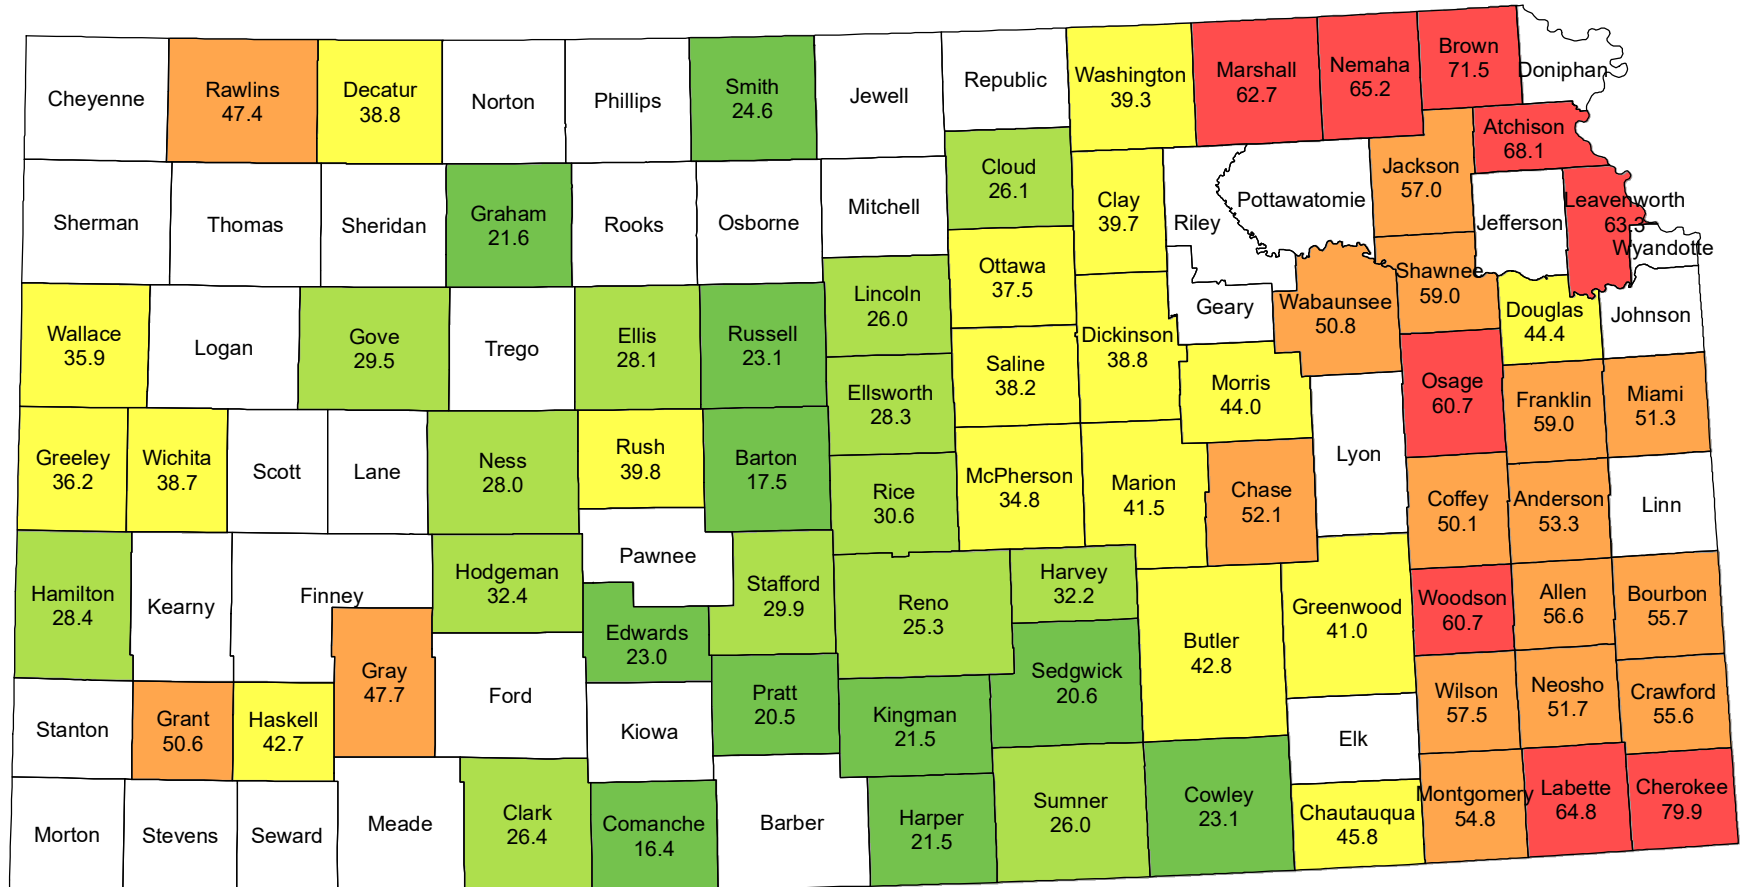

2023 Winter Wheat Yield Kansas

Source: USDA National Agricultural Statistics Service
December 15, 2023