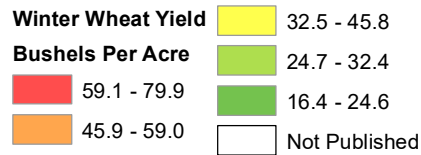

2023 Winter Wheat Yield Kansas

Source: USDA National Agricultural Statistics Service
December 15, 2023