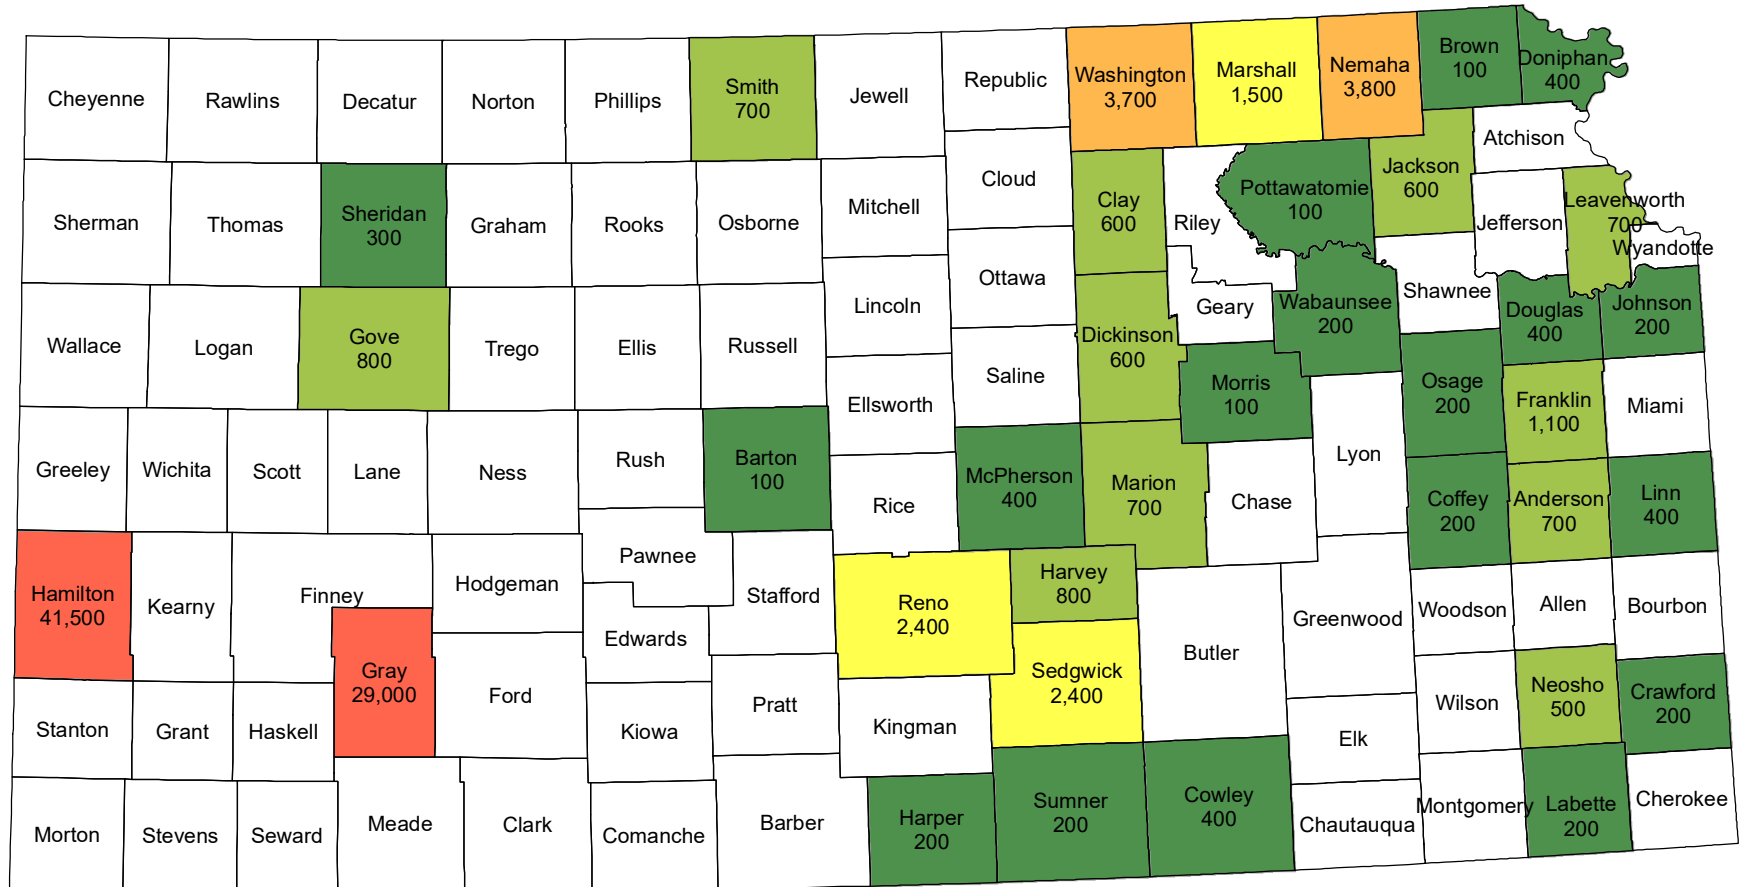

2023 Milk Cow Inventory Kansas

Source: USDA National Agricultural Statistics Service
May 8, 2023