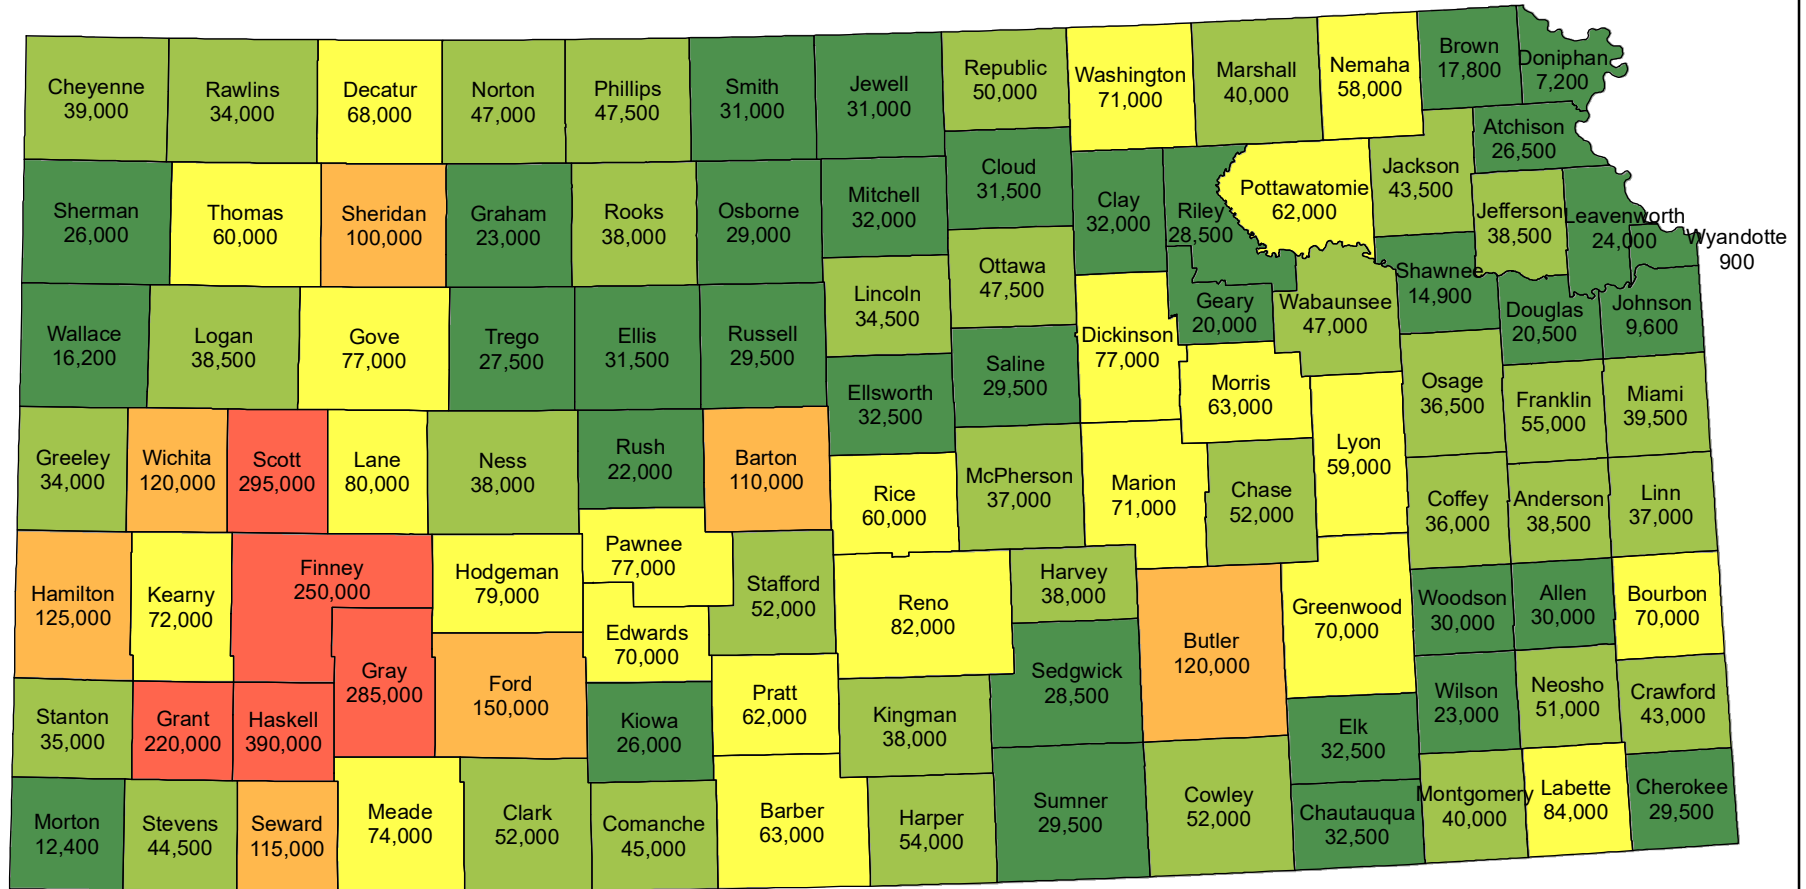

# 2023 Cattle and Calf Inventory Kansas

Source: USDA National Agricultural Statistics Service  
May 8, 2023

# 2023 Beef Cow Inventory Kansas

Source: USDA National Agricultural Statistics Service  
May 8, 2023