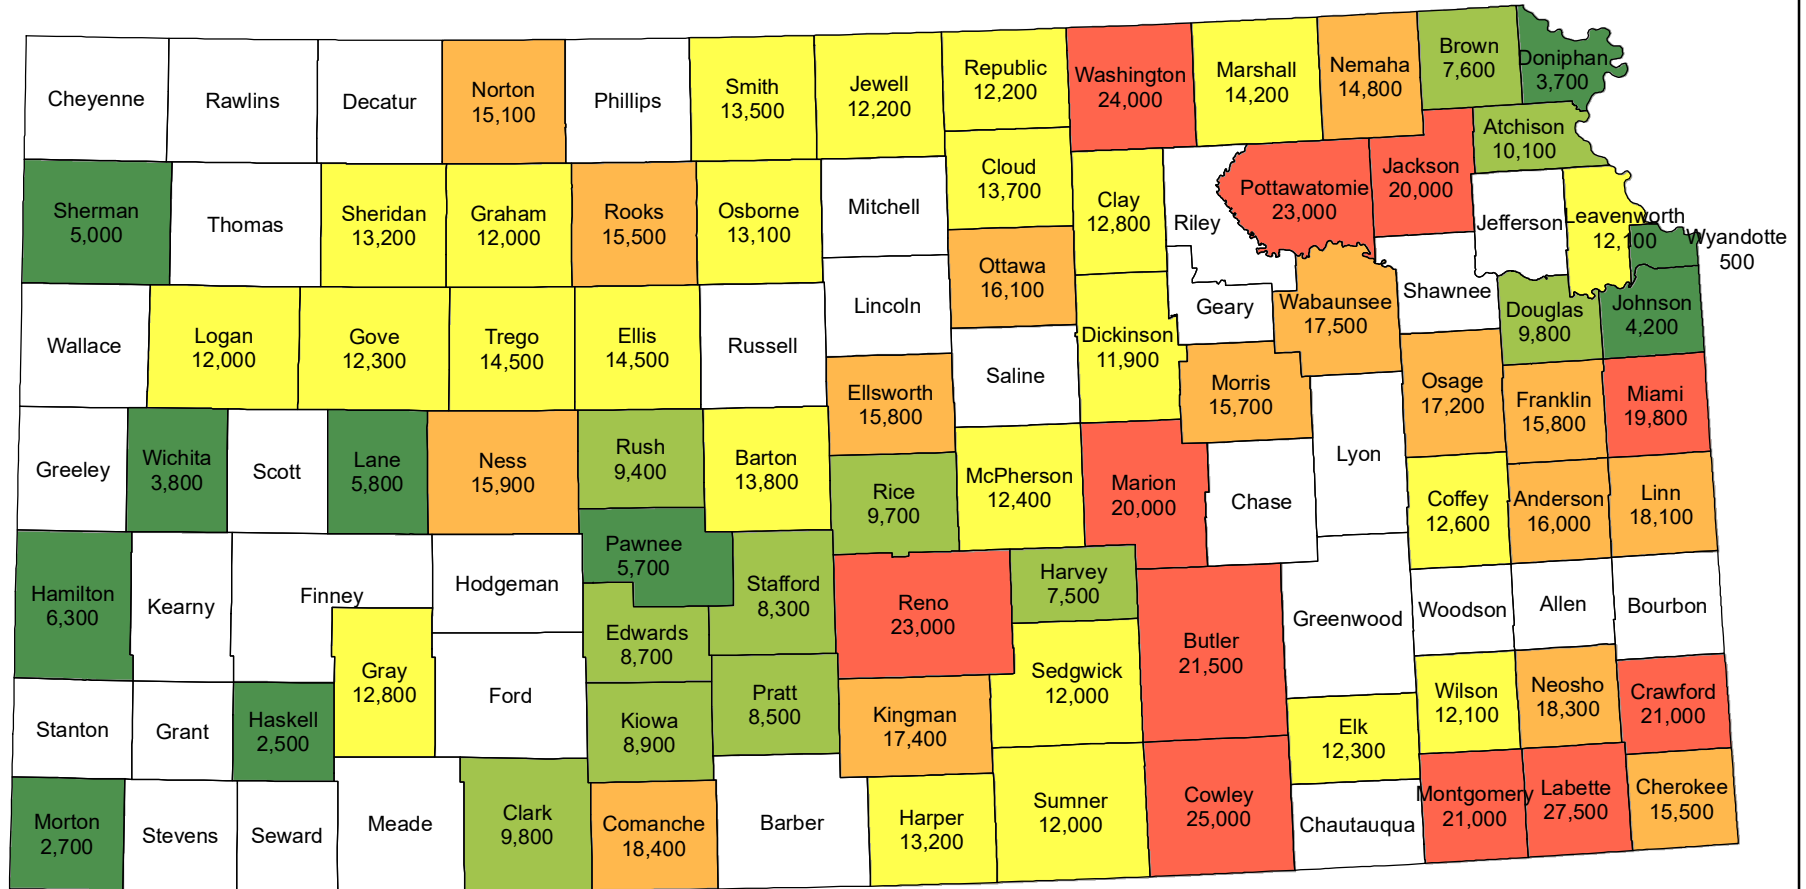

# 2023 Cattle and Calf Inventory Kansas

Source: USDA National Agricultural Statistics Service  
May 8, 2023

# 2023 Beef Cow Inventory Kansas

Source: USDA National Agricultural Statistics Service  
May 8, 2023