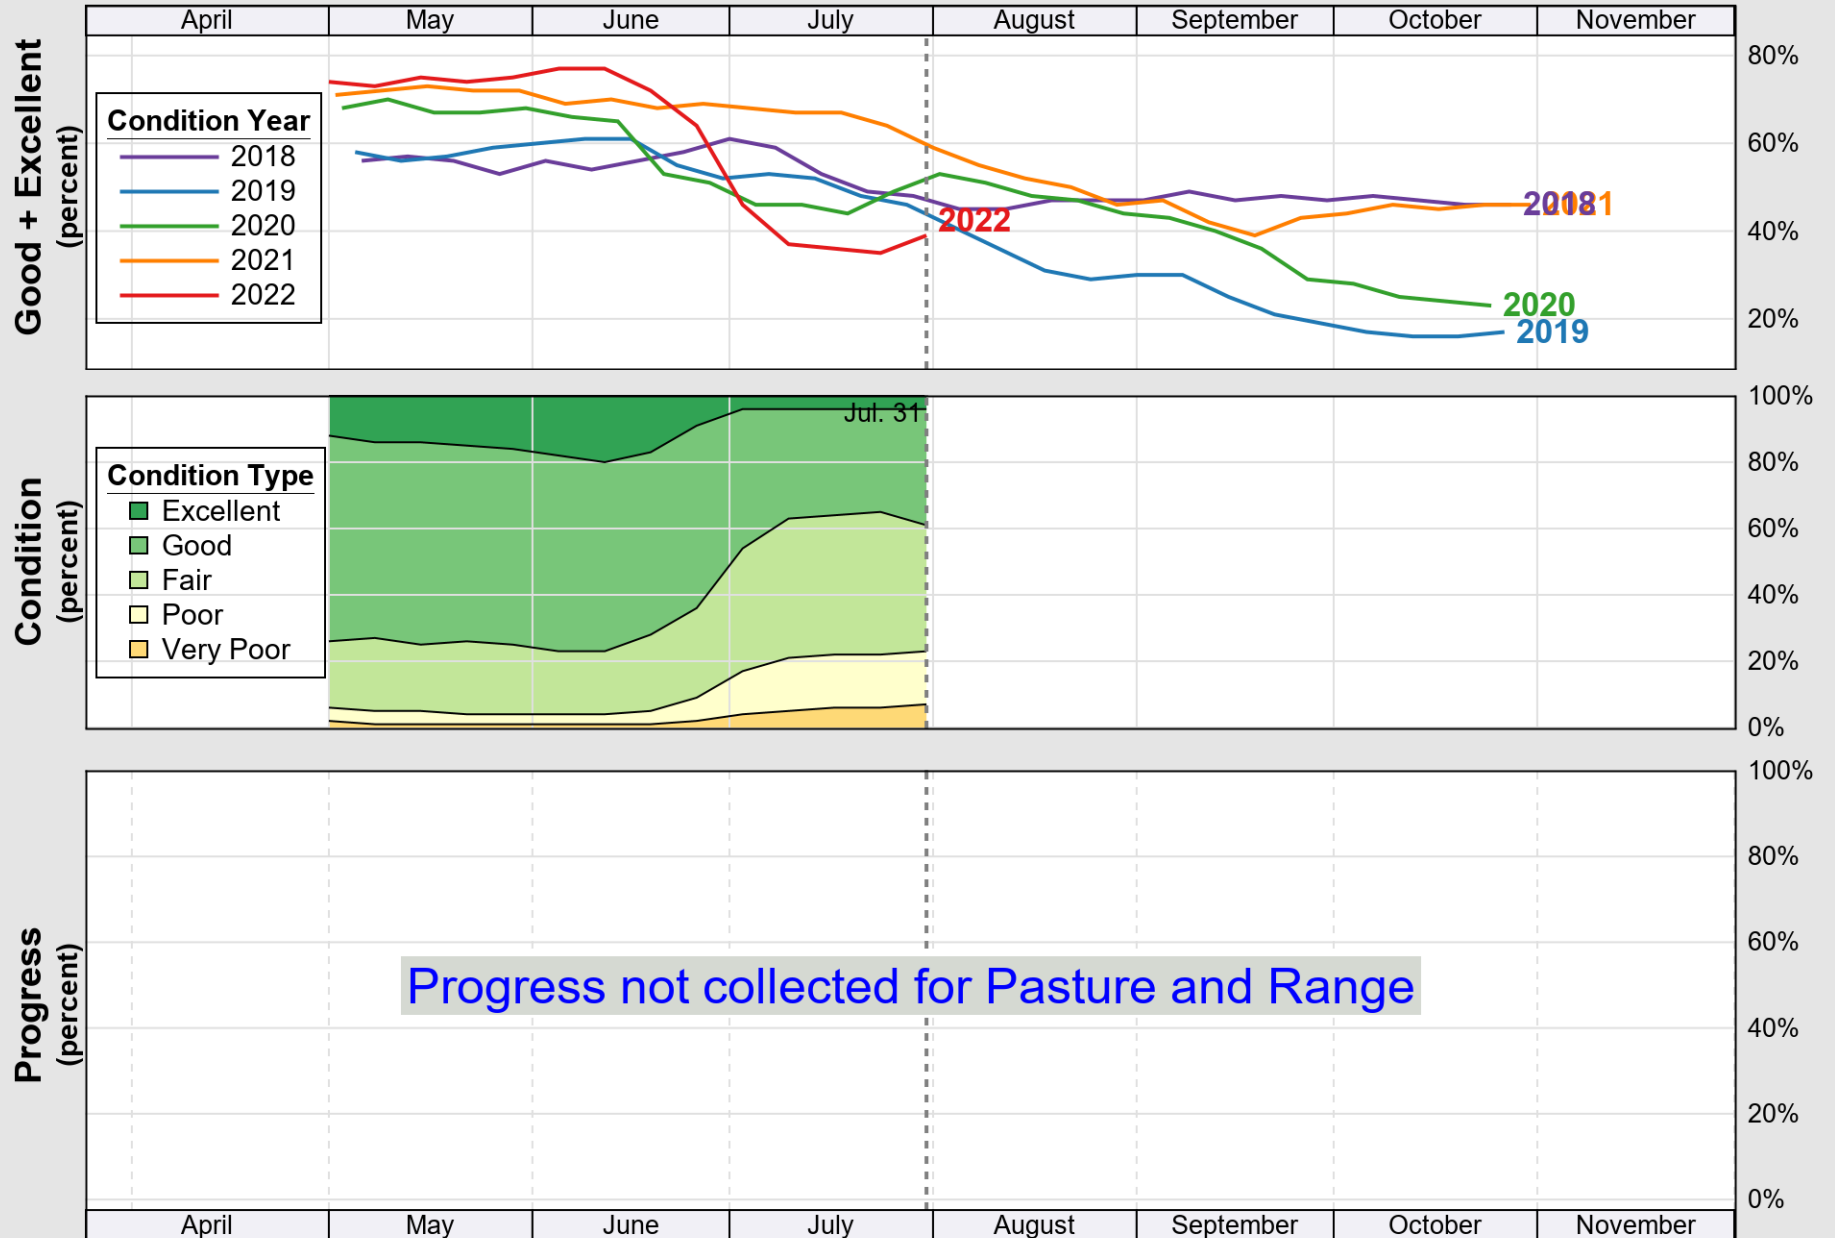

# Crop Progress and Condition: Corn in Indiana , 2022

NASS

Source: National Agricultural Statistics Service (NASS), Crop Progress Report

USDA

### Crop Progress and Condition: Pasture and Range in Indiana , 2022

NASS

Source: National Agricultural Statistics Service (NASS), Crop Progress Report

USDA