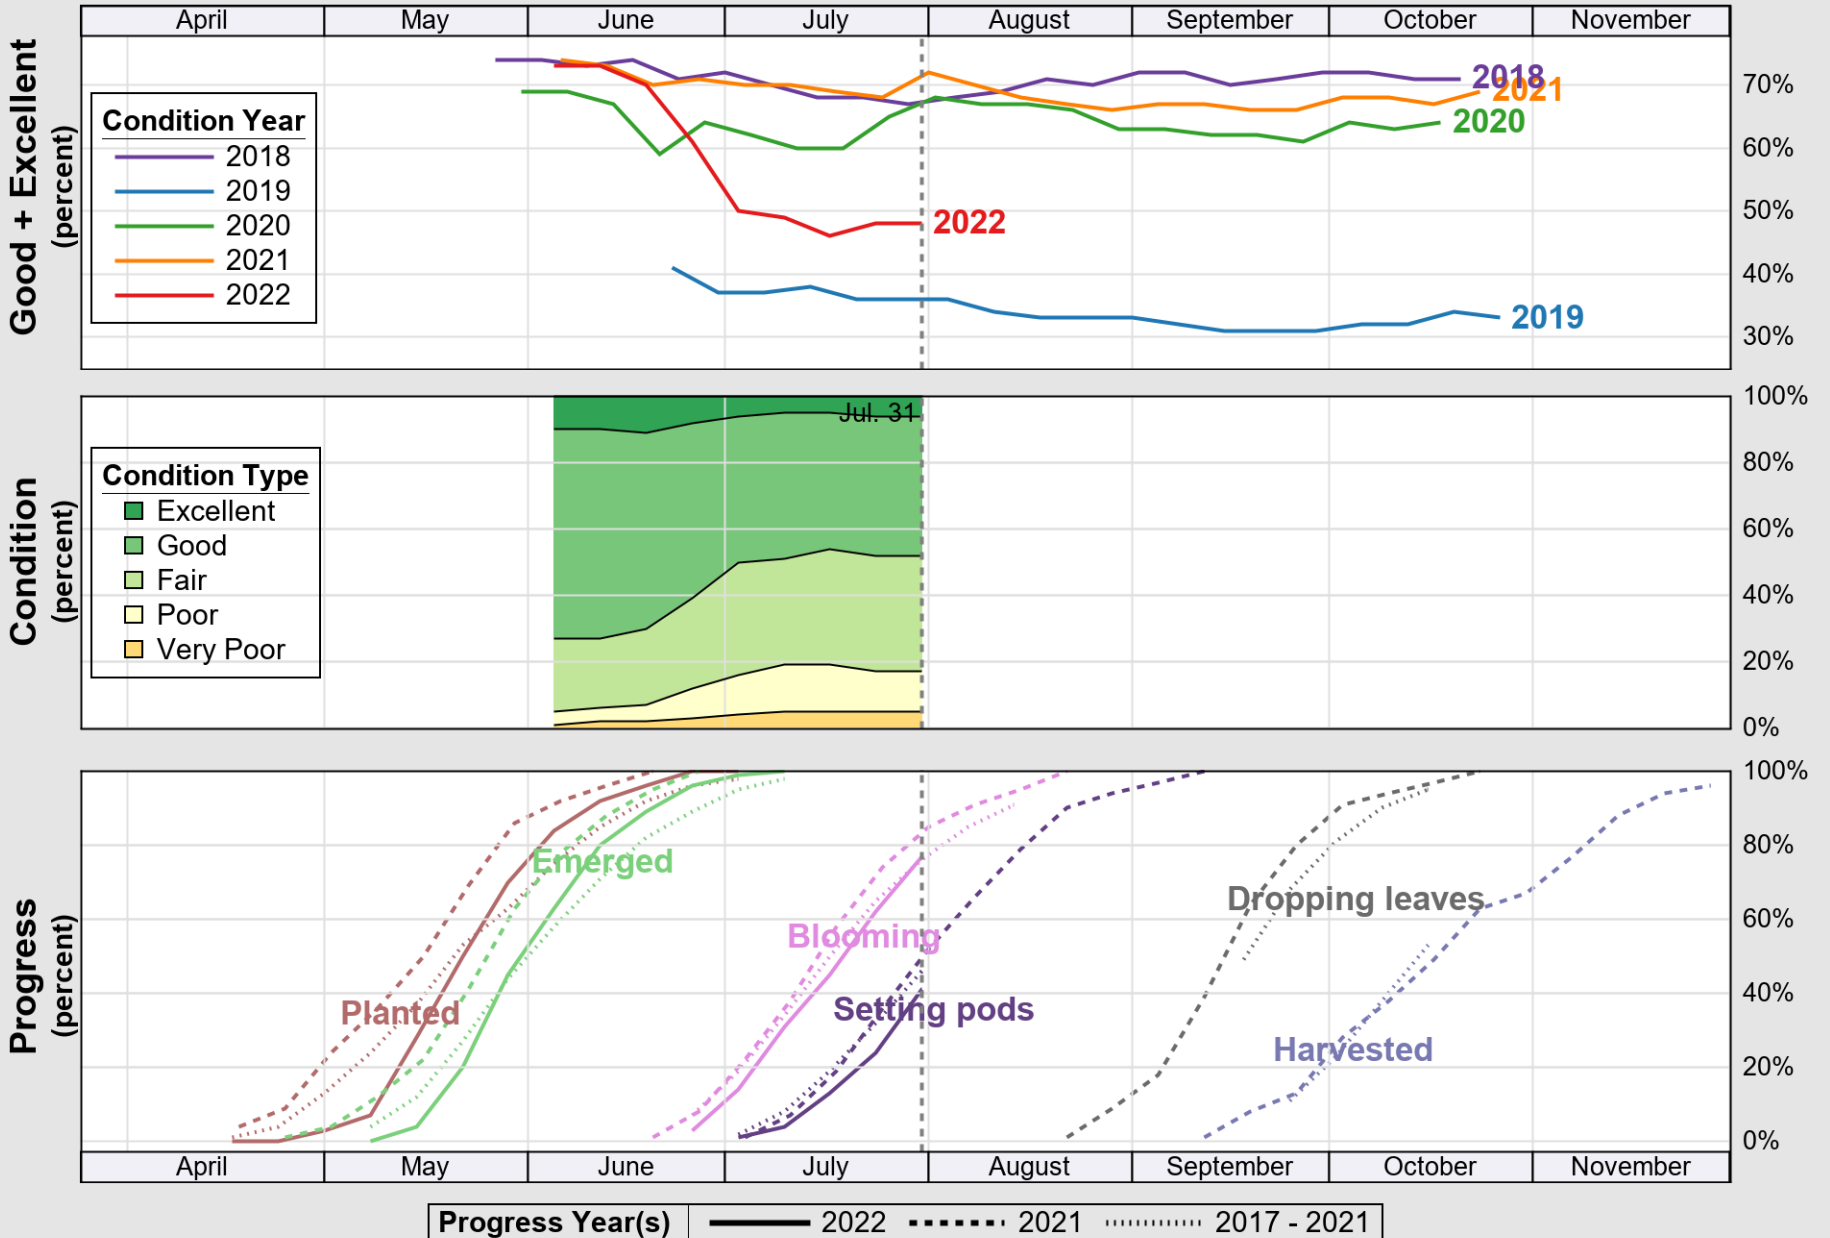

# Crop Progress and Condition: Corn in Indiana , 2022

NASS

Source: National Agricultural Statistics Service (NASS), Crop Progress Report

USDA

### Crop Progress and Condition: Pasture and Range in Indiana , 2022

NASS

Source: National Agricultural Statistics Service (NASS), Crop Progress Report

USDA

# Crop Progress and Condition: Soybeans in Indiana , 2022

NASS

Source: National Agricultural Statistics Service (NASS), Crop Progress Report

USDA

# Crop Progress and Condition: Winter Wheat in Indiana , 2022

NASS

Source: National Agricultural Statistics Service (NASS), Crop Progress Report