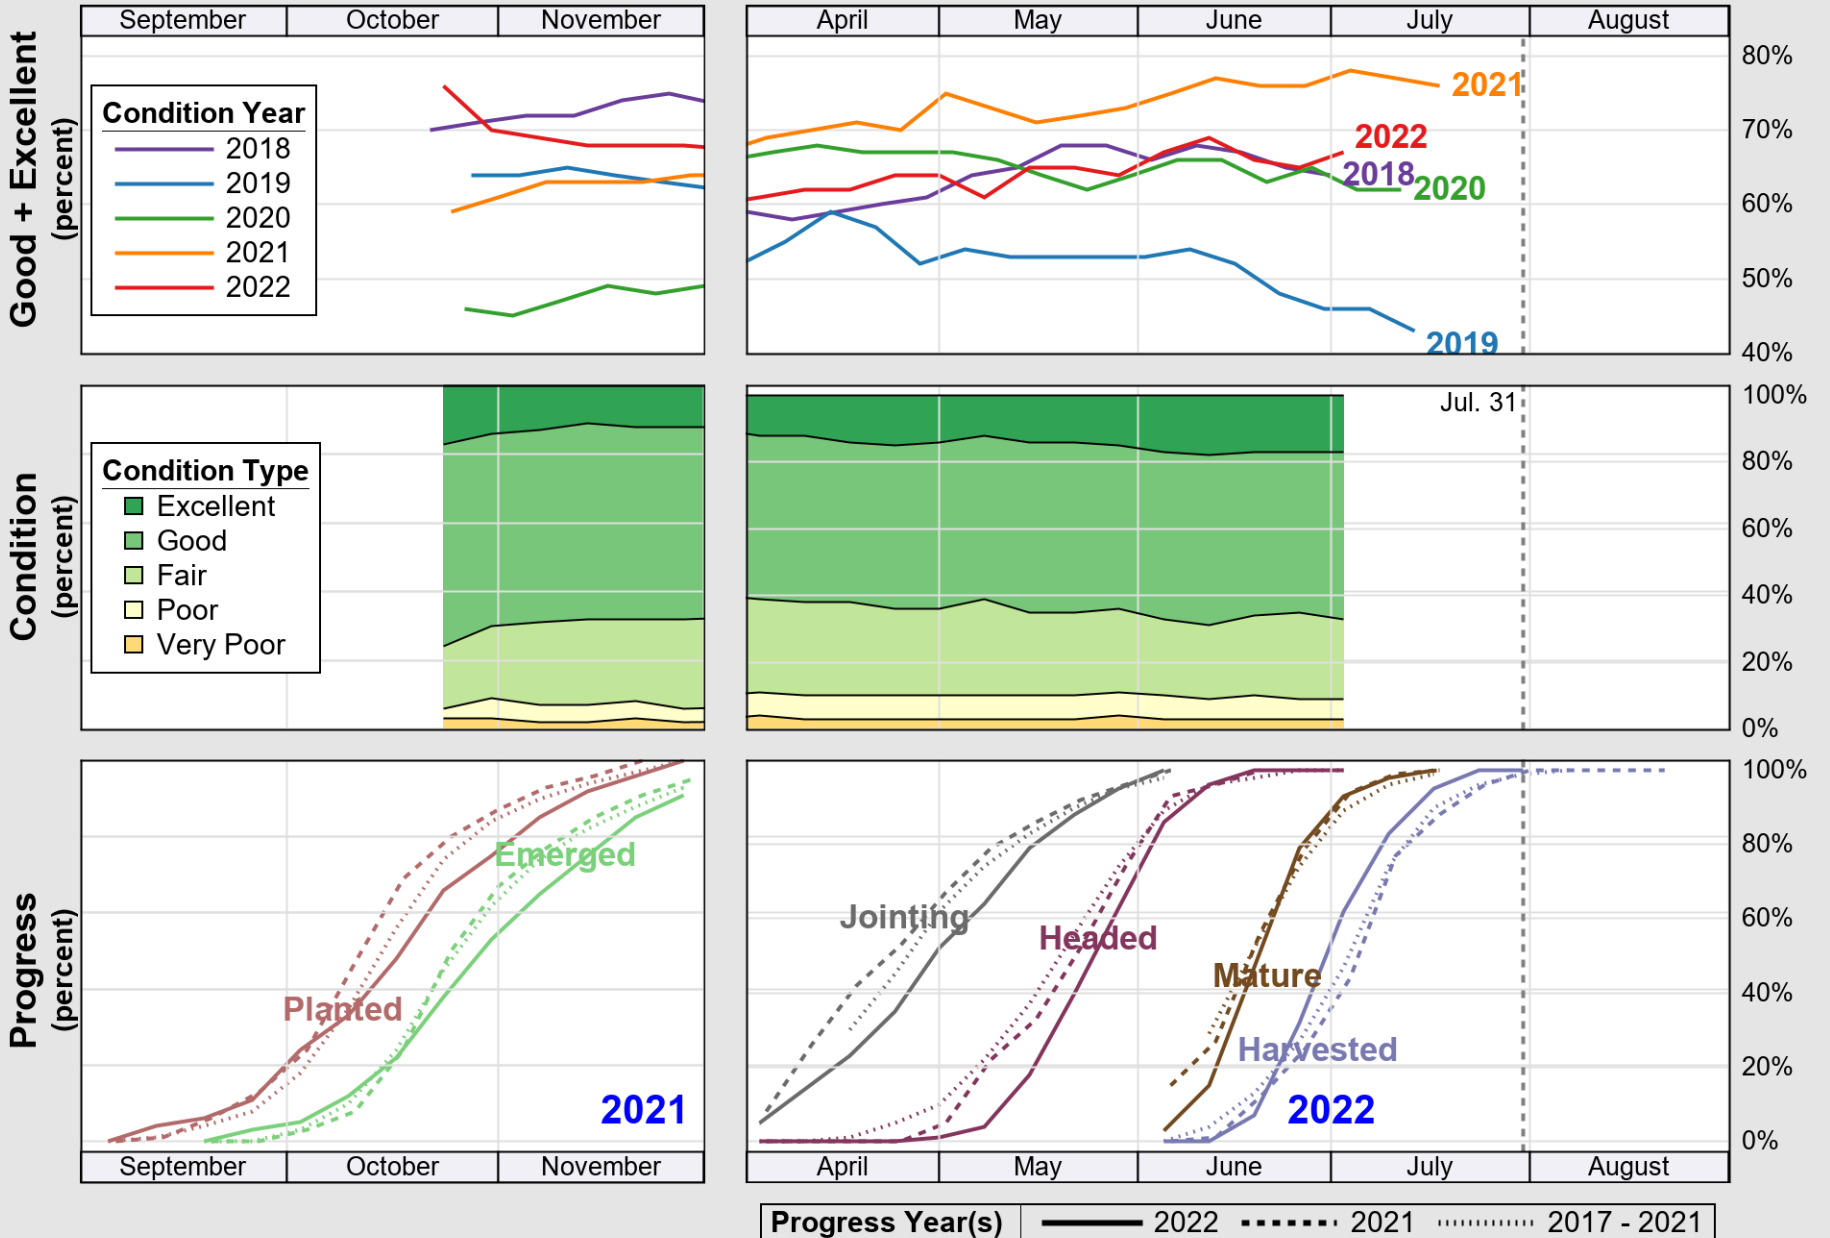

### Crop Progress and Condition: Pasture and Range in Indiana , 2022

NASS

Source: National Agricultural Statistics Service (NASS), Crop Progress Report

USDA

# Crop Progress and Condition: Soybeans in Indiana , 2022

NASS

Source: National Agricultural Statistics Service (NASS), Crop Progress Report

USDA

# Crop Progress and Condition: Winter Wheat in Indiana , 2022

NASS

Source: National Agricultural Statistics Service (NASS), Crop Progress Report