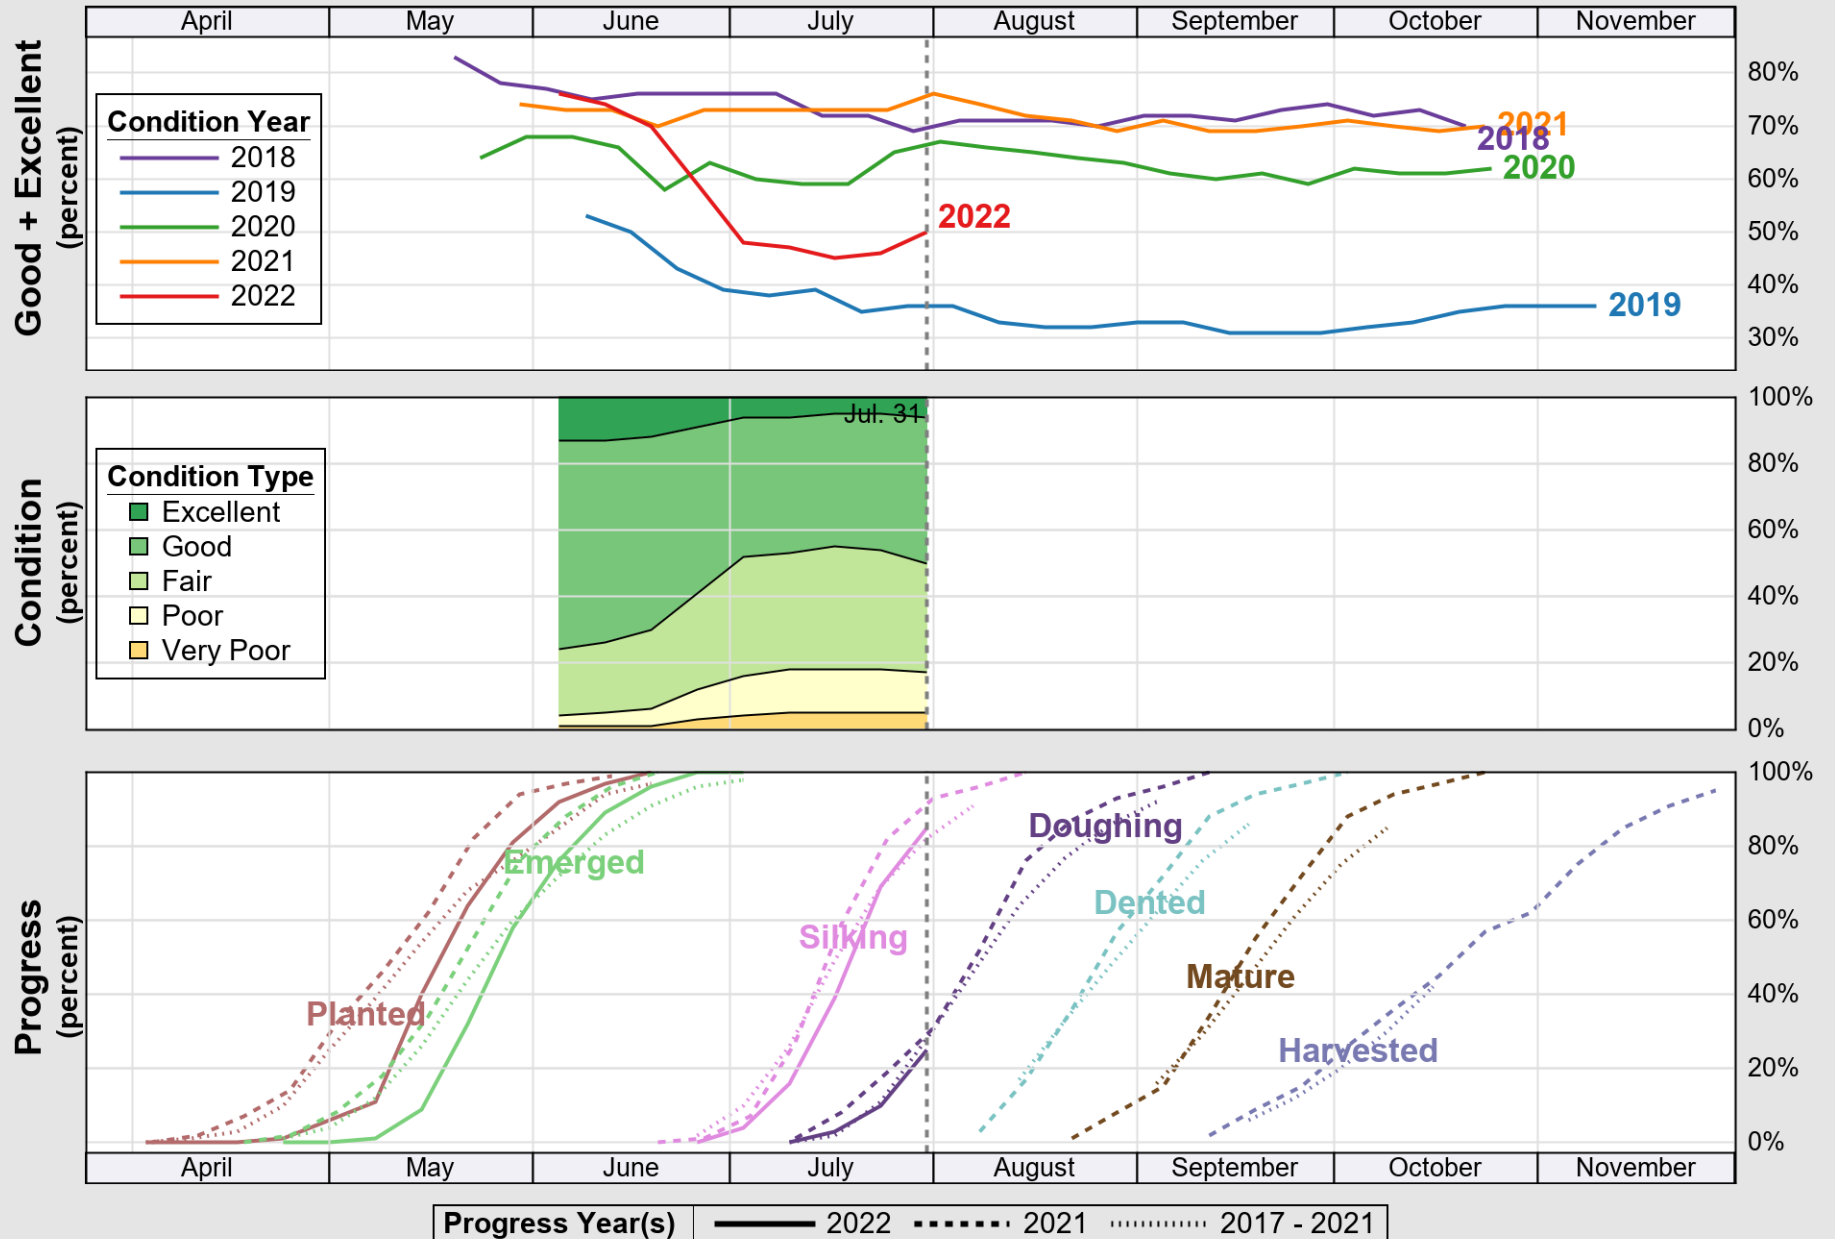

# Crop Progress and Condition: Corn in Indiana , 2022

NASS

Source: National Agricultural Statistics Service (NASS), Crop Progress Report

USDA

### Crop Progress and Condition: Pasture and Range in Indiana , 2022

NASS

Source: National Agricultural Statistics Service (NASS), Crop Progress Report

USDA