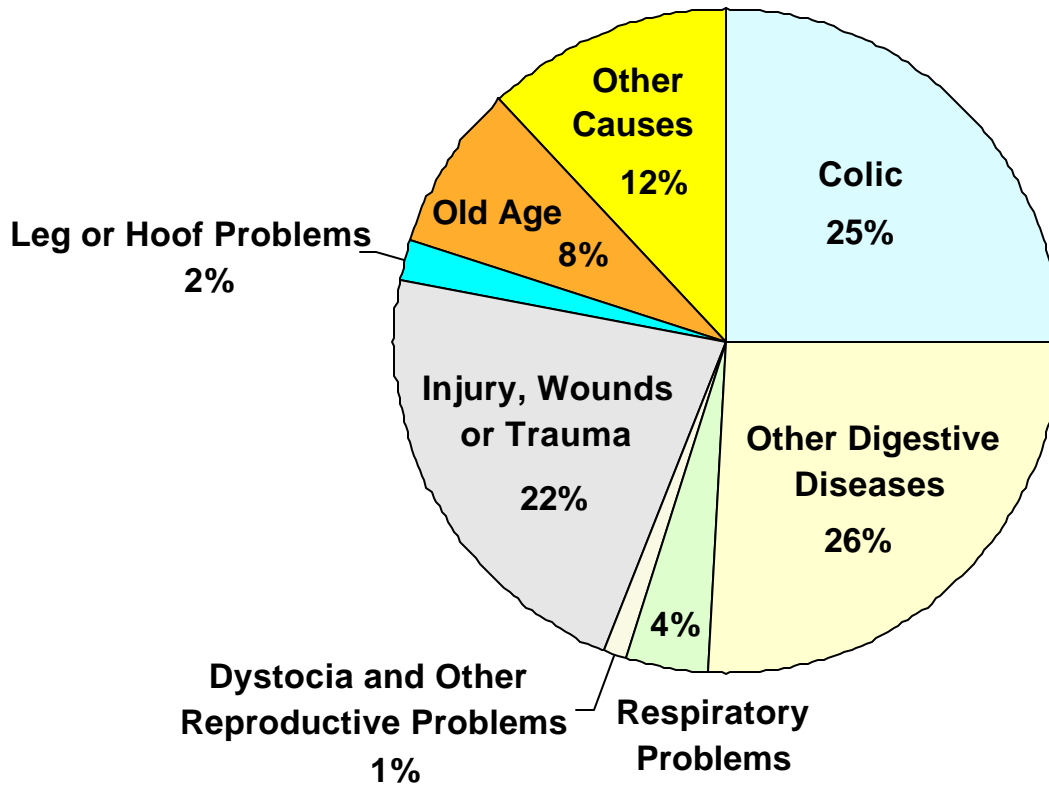

CAUSE OF EQUINE DEATHS, INDIANA 2001 Percent of Deaths, by Cause

380 Total Equine Deaths
1 Percent of the 26,470 Equine on these Operations