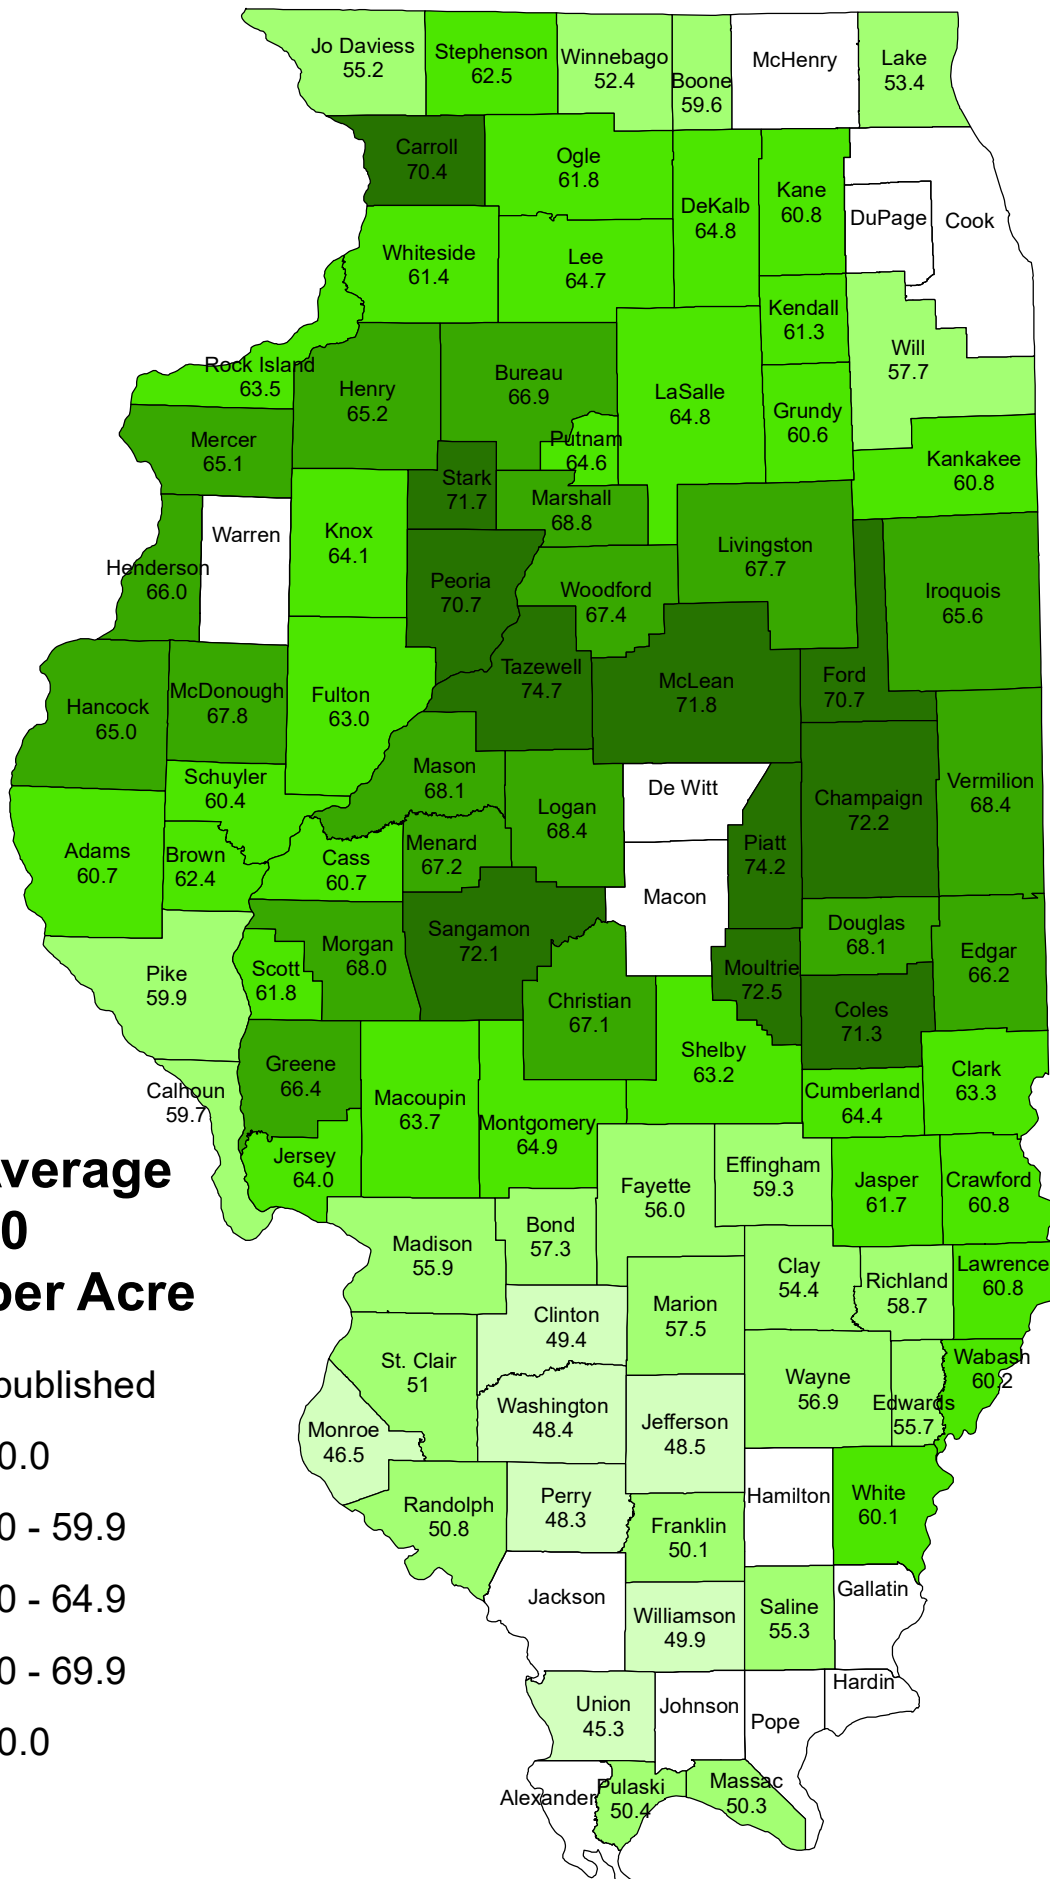

2023 Illinois Soybean Yield Estimates

Illinois Average
63.0
Bushels per Acre