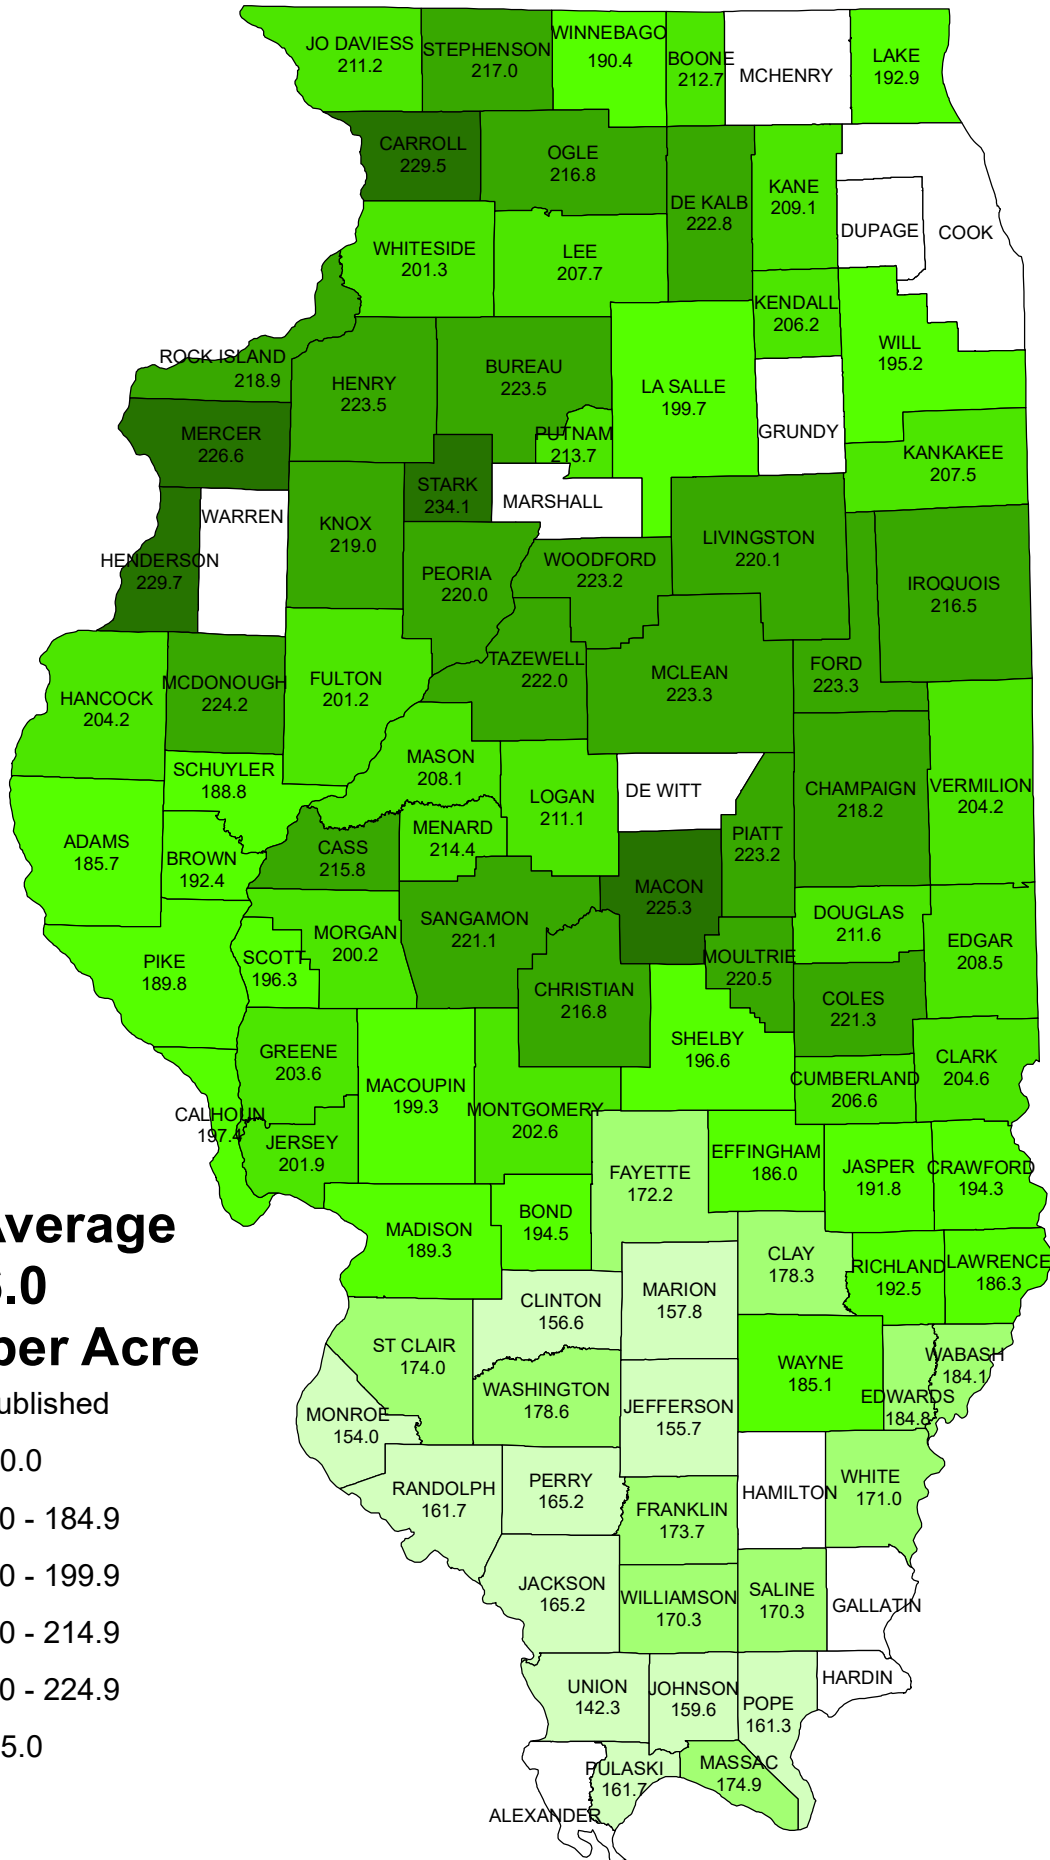

2023 Illinois Corn Yield Estimates

Illinois Average
206.0
Bushels per Acre

- Unpublished
- < 170.0
- 170.0 - 184.9
- 185.0 - 199.9
- 200.0 - 214.9
- 215.0 - 224.9
- > 225.0