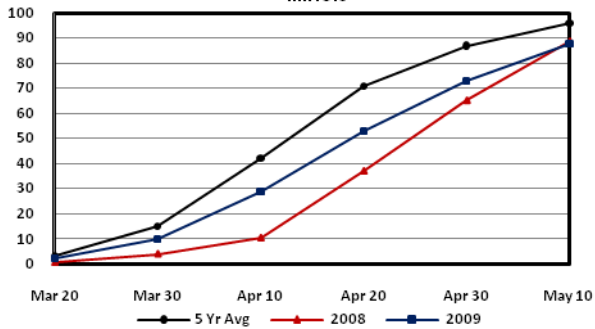

OATS - CROP DEVELOPMENT

OATS: Percent of acreage seeded by specified dates, Illinois, 2000-2009

Year	March		April			May
	20	30	10	20	30	10
2000	6	43	82	89	97	99
2001	2	9	45	71	91	100
2002	1	12	42	82	91	93
2003	3	9	54	81	91	98
2004	4	26	72	95	97	99
2005	5	20	73	93	98	99
2006	5	18	41	80	96	98
2007	2	6	16	52	80	96
2008	1	4	10	37	65	89
2009	2	10	29	53	73	88

OATS: Percent of acreage harvested by specified dates, Illinois, 2000-2009

Year	June	July		August
	30	10	20	30
2000	3	13	36	74
2001	2	10	33	65
2002	4	8	37	69
2003	1	4	14	54
2004	5	14	32	67
2005	7	26	59	92
2006	3	12	28	80
2007	6	14	30	76
2008	1	5	12	48
2009	2	8	16	35

Oats - Percent Seeded
Illinois