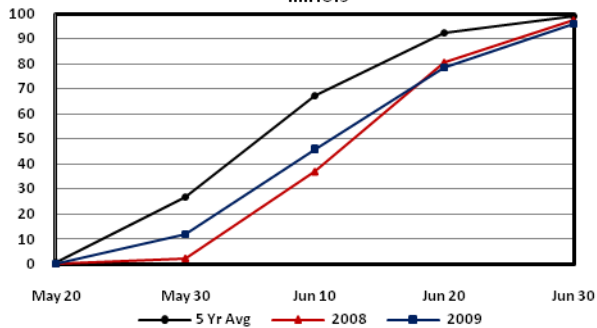

WHEAT - CROP DEVELOPMENT

WHEAT: Percent of acreage turning yellow by specified dates, Illinois, 2000-2009

Year	May		June		
	20	30	10	20	30
2000	1	24	81	95	100
2001	2	25	71	88	99
2002	0	11	75	91	99
2003	0	16	58	88	98
2004	1	36	77	98	99
2005	1	15	73	93	100
2006	1	39	81	94	99
2007	1	42	68	96	99
2008	0	2	37	80	97
2009	0	12	46	79	96

WHEAT: Percent of acreage harvested by specified dates, Illinois, 2000-2009

Year	June			July	
	10	20	30	10	20
2000	0	19	61	88	97
2001	0	30	76	93	99
2002	1	32	79	93	99
2003	0	13	62	88	97
2004	5	39	82	93	97
2005	0	31	81	95	99
2006	1	45	76	95	97
2007	0	54	77	97	99
2008	0	2	40	70	93
2009	0	5	51	78	93

**Wheat - Percent Turning Yellow
Illinois**