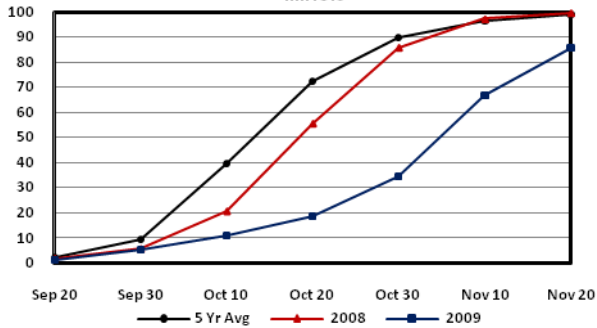

WHEAT - CROP DEVELOPMENT

WHEAT: Percent of acreage seeded by specified dates, Illinois, 2000-2009

Year	September		October			November	
	20	30	10	20	30	10	20
2000	1	4	21	61	91	98	100
2001	3	10	37	67	84	97	100
2002	1	8	49	82	95	99	100
2003	3	7	28	60	88	98	100
2004	2	10	34	55	77	89	97
2005	4	9	44	84	98	100	100
2006	1	7	45	79	91	97	99
2007	3	15	53	88	98	99	100
2008	2	6	21	56	86	97	100
2009	1	5	11	19	34	67	86

WHEAT: Percent of acreage headed by specified dates, Illinois, 2000-2009

Year	April	May			June
	30	10	20	30	10
2000	14	64	95	99	100
2001	6	58	88	97	100
2002	4	49	80	92	98
2003	10	61	87	94	98
2004	10	68	93	98	100
2005	5	51	86	96	99
2006	29	71	91	96	100
2007	14	60	90	97	100
2008	3	15	52	85	96
2009	4	21	69	85	95

**Wheat - Percent Seeded
Illinois**