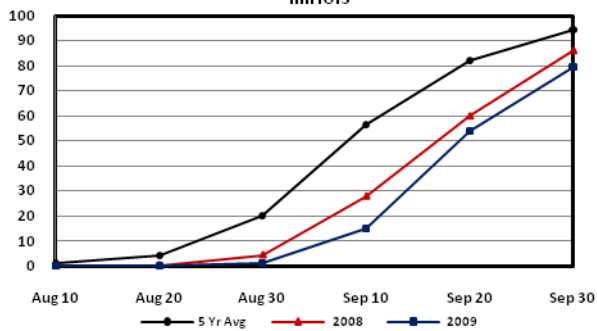

SOYBEANS - CROP DEVELOPMENT

SOYBEANS: Percent of acreage turning yellow by specified dates, Illinois, 2000-2009

Year	August			September		
	10	20	30	10	20	30
2000	0	5	22	70	92	98
2001	1	7	22	65	89	98
2002	0	4	14	48	81	95
2003	0	1	11	39	81	93
2004	1	8	28	62	86	96
2005	1	5	29	75	93	98
2006	1	2	10	47	79	94
2007	2	6	30	71	92	99
2008	0	0	4	28	60	86
2009	0	0	1	15	54	80

SOYBEANS: Percent of acreage harvested by specified dates, Illinois, 2000-2009

Year	September			October			November	
	10	20	30	10	20	30	10	20
2000	1	10	28	59	84	95	99	100
2001	1	8	28	58	70	85	97	99
2002	0	2	16	52	84	94	97	99
2003	0	4	22	57	81	93	98	99
2004	2	14	41	70	79	85	92	98
2005	3	11	31	66	89	97	100	100
2006	0	2	13	55	80	89	97	99
2007	1	14	43	76	92	96	99	100
2008	0	1	11	38	65	84	95	99
2009	0	0	3	9	19	34	75	94

**Soybeans - Percent Turning Yellow
Illinois**