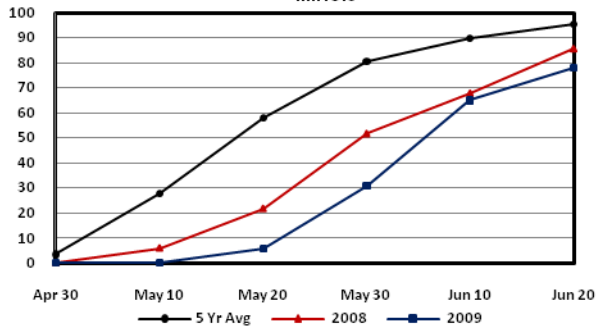

SOYBEANS - CROP DEVELOPMENT

SOYBEANS: Percent of acreage planted by specified dates, Illinois, 2000-2009

Year	April		May			June	
	30	10	20	30	10	20	
2000	6	49	82	97	98	99	
2001	10	55	81	88	92	98	
2002	1	7	12	41	87	96	
2003	4	9	31	68	86	93	
2004	5	36	66	79	91	97	
2005	5	48	84	97	99	99	
2006	5	21	44	82	94	98	
2007	2	28	75	93	96	98	
2008	0	6	22	52	68	86	
2009	0	0	6	31	65	78	

SOYBEANS: Percent of acreage blooming by specified dates, Illinois, 2000-2009

Year	June		July		August
	20	30	10	20	30
2000	4	21	47	76	91
2001	2	18	39	73	92
2002	0	4	18	50	79
2003	2	4	17	47	77
2004	4	21	56	79	91
2005	3	21	55	82	95
2006	1	10	40	73	87
2007	4	20	57	82	95
2008	0	3	18	39	62
2009	0	2	9	27	56

**Soybeans - Percent Planted
Illinois**