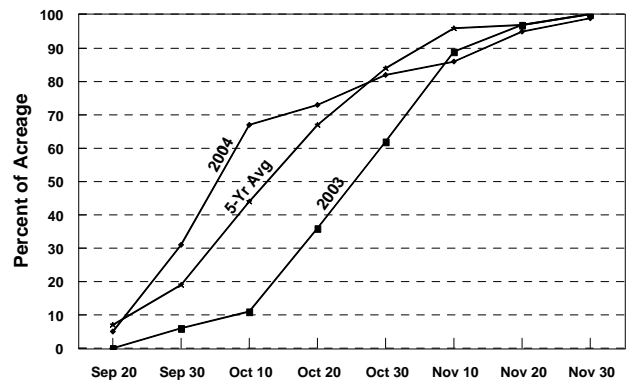

# SORGHUM - CROP DEVELOPMENT

**SORGHUM: Percent of acreage turning color by specified dates, Illinois, 1995-2004**

Year	July	August				September		
	30	10	20	30	10	20	30	
1995	0	0	2	9	43	58	74	
1996	0	2	8	21	51	86	92	
1997	2	9	13	36	53	81	92	
1998	1	3	14	47	62	74	92	
1999	6	33	35	67	86	97	99	
2000	7	26	32	67	88	94	99	
2001	15	39	65	80	87	91	94	
2002	12	33	45	62	80	92	98	
2003	1	8	18	38	72	85	93	
2004	14	27	52	78	94	99	99	

**SORGHUM: Percent of acreage harvested by specified dates, Illinois, 1995-2004**

Year	September		October			November		
	20	30	10	20	30	10	20	30
1995	0	1	14	40	72	92	96	99
1996	1	1	5	19	39	71	84	95
1997	0	2	18	56	85	91	96	100
1998	1	5	28	40	77	89	98	100
1999	4	17	51	70	91	98	100	100
2000	5	12	41	73	93	98	100	100
2001	17	37	62	76	85	98	99	100
2002	8	21	51	80	91	96	97	99
2003	0	6	11	36	62	89	97	100
2004	5	31	67	73	82	86	95	99

**Sorghum - Turning Color**

5-Yr Average Includes 1999-2003

**Sorghum - Harvested**

5-Yr Average Includes 1999-2003