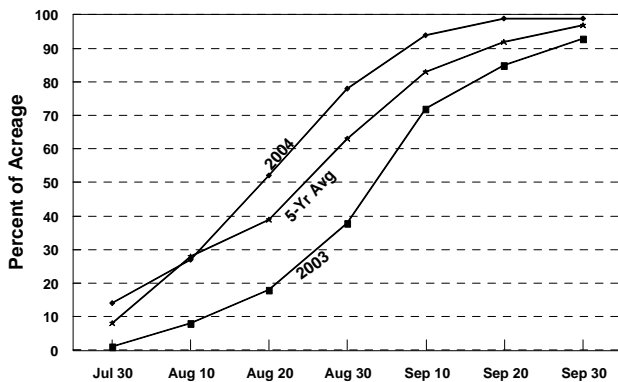

# SORGHUM - CROP DEVELOPMENT

**SORGHUM: Percent of acreage turning color by specified dates, Illinois, 1995-2004**

Year	July	August				September		
	30	10	20	30	10	20	30	
1995	0	0	2	9	43	58	74	
1996	0	2	8	21	51	86	92	
1997	2	9	13	36	53	81	92	
1998	1	3	14	47	62	74	92	
1999	6	33	35	67	86	97	99	
2000	7	26	32	67	88	94	99	
2001	15	39	65	80	87	91	94	
2002	12	33	45	62	80	92	98	
2003	1	8	18	38	72	85	93	
2004	14	27	52	78	94	99	99	

**SORGHUM: Percent of acreage harvested by specified dates, Illinois, 1995-2004**

Year	September		October			November		
	20	30	10	20	30	10	20	30
1995	0	1	14	40	72	92	96	99
1996	1	1	5	19	39	71	84	95
1997	0	2	18	56	85	91	96	100
1998	1	5	28	40	77	89	98	100
1999	4	17	51	70	91	98	100	100
2000	5	12	41	73	93	98	100	100
2001	17	37	62	76	85	98	99	100
2002	8	21	51	80	91	96	97	99
2003	0	6	11	36	62	89	97	100
2004	5	31	67	73	82	86	95	99

**Sorghum - Turning Color**

5-Yr Average Includes 1999-2003

**Sorghum - Harvested**

5-Yr Average Includes 1999-2003