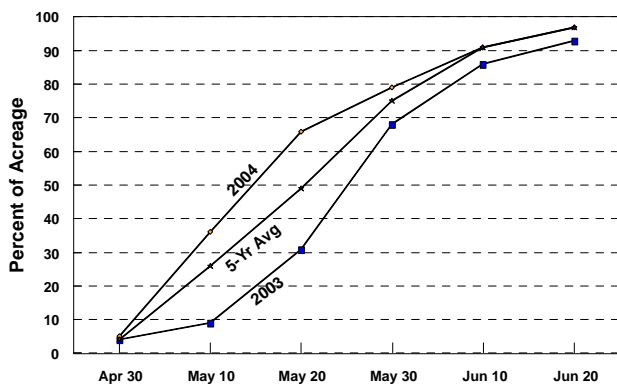

SOYBEANS - CROP DEVELOPMENT

SOYBEANS: Percent of acreage planted by specified dates, Illinois, 1995-2004

Year	April		May			June	
	30	10	20	30	10	20	
1995	0	2	4	10	47	87	
1996	2	4	8	29	43	68	
1997	7	32	73	91	94	96	
1998	1	3	28	64	86	91	
1999	0	9	37	79	93	97	
2000	6	49	82	97	98	99	
2001	10	55	81	88	92	98	
2002	1	7	12	41	87	96	
2003	4	9	31	68	86	93	
2004	5	36	66	79	91	97	

SOYBEANS: Percent of acreage blooming by specified dates, Illinois, 1995-2004

Year	June		July			August
	20	30	10	20	30	10
1995	0	2	8	26	52	83
1996	0	1	8	18	48	73
1997	1	3	20	49	81	95
1998	1	3	21	50	78	91
1999	1	11	35	68	91	97
2000	4	21	47	76	91	98
2001	2	18	39	73	92	97
2002	0	4	18	50	79	94
2003	2	4	17	47	77	92
2004	4	21	56	79	91	97

Soybeans - Planted

5-Yr Average Includes 1999-2003

Soybeans - Blooming

5-Yr Average Includes 1999-2003