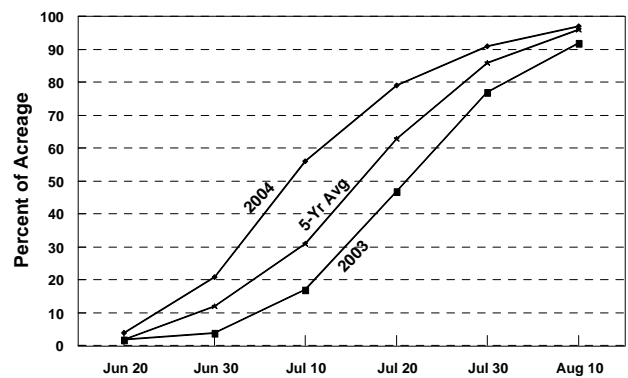

SOYBEANS - CROP DEVELOPMENT

SOYBEANS: Percent of acreage planted by specified dates, Illinois, 1995-2004

Year	April		May			June	
	30	10	20	30	10	20	
1995	0	2	4	10	47	87	
1996	2	4	8	29	43	68	
1997	7	32	73	91	94	96	
1998	1	3	28	64	86	91	
1999	0	9	37	79	93	97	
2000	6	49	82	97	98	99	
2001	10	55	81	88	92	98	
2002	1	7	12	41	87	96	
2003	4	9	31	68	86	93	
2004	5	36	66	79	91	97	

SOYBEANS: Percent of acreage blooming by specified dates, Illinois, 1995-2004

Year	June		July			August
	20	30	10	20	30	10
1995	0	2	8	26	52	83
1996	0	1	8	18	48	73
1997	1	3	20	49	81	95
1998	1	3	21	50	78	91
1999	1	11	35	68	91	97
2000	4	21	47	76	91	98
2001	2	18	39	73	92	97
2002	0	4	18	50	79	94
2003	2	4	17	47	77	92
2004	4	21	56	79	91	97

Soybeans - Planted

5-Yr Average Includes 1999-2003

Soybeans - Blooming

5-Yr Average Includes 1999-2003