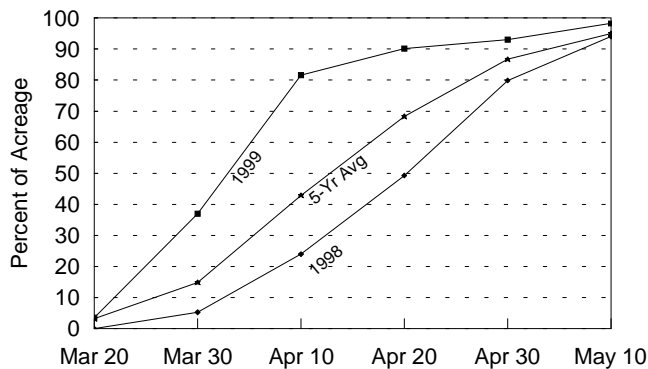

OATS - CROP DEVELOPMENT

OATS: Percent of acreage seeded by specified dates, Illinois, 1990-99

Year	March		April			May
	20	30	10	20	30	10
1990	1	11	36	66	91	97
1991	19	25	43	73	91	97
1992	20	30	60	81	89	96
1993	0	2	4	8	24	49
1994	2	31	67	79	97	98
1995	6	11	30	52	65	86
1996	3	10	40	83	95	97
1997	4	17	54	78	97	100
1998	0	5	24	49	80	94
1999	4	37	82	90	93	98

OATS: Percent of acreage headed by specified dates, Illinois, 1990-99

Year	May		June		
	20	30	10	20	30
1990	0	7	19	59	91
1991	12	35	77	93	100
1992	4	11	45	84	98
1993	0	3	23	42	70
1994	5	20	58	89	97
1995	13	18	22	56	90
1996	10	14	16	30	69
1997	8	10	16	54	87
1998	2	8	35	77	94
1999	11	23	56	94	98

Oats - Seeded

5-Yr Average Includes 1994-98

Oats - Headed

5-Yr Average Includes 1994-98