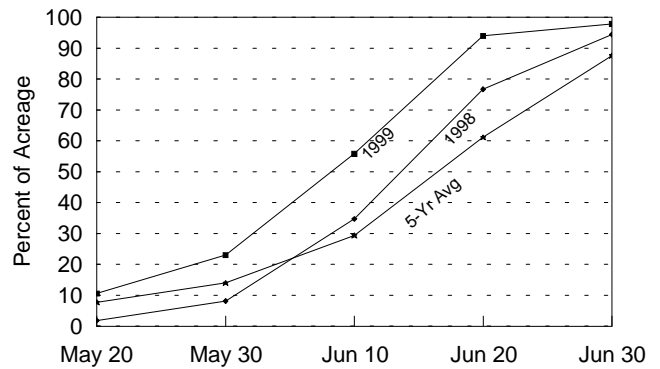

OATS - CROP DEVELOPMENT

OATS: Percent of acreage seeded by specified dates, Illinois, 1990-99

Year	March		April			May
	20	30	10	20	30	10
1990	1	11	36	66	91	97
1991	19	25	43	73	91	97
1992	20	30	60	81	89	96
1993	0	2	4	8	24	49
1994	2	31	67	79	97	98
1995	6	11	30	52	65	86
1996	3	10	40	83	95	97
1997	4	17	54	78	97	100
1998	0	5	24	49	80	94
1999	4	37	82	90	93	98

OATS: Percent of acreage headed by specified dates, Illinois, 1990-99

Year	May		June		
	20	30	10	20	30
1990	0	7	19	59	91
1991	12	35	77	93	100
1992	4	11	45	84	98
1993	0	3	23	42	70
1994	5	20	58	89	97
1995	13	18	22	56	90
1996	10	14	16	30	69
1997	8	10	16	54	87
1998	2	8	35	77	94
1999	11	23	56	94	98

Oats - Seeded

5-Yr Average Includes 1994-98

Oats - Headed

5-Yr Average Includes 1994-98