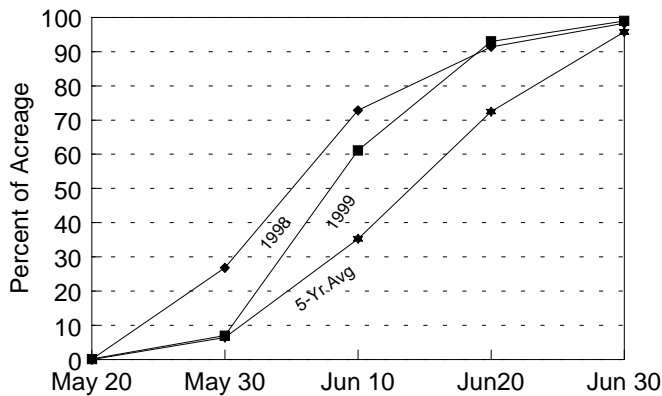

WHEAT - CROP DEVELOPMENT

WHEAT: Percent of acreage turning yellow by specified dates, Illinois, 1990-99

Year	May		June		
	20	30	10	20	30
1990	0	4	40	81	98
1991	0	16	78	99	100
1992	0	3	29	89	98
1993		0	11	77	98
1994		0	24	79	100
1995	0	4	55	87	99
1996		0	11	53	89
1997	0	1	13	52	93
1998	0	27	73	91	98
1999	0	7	61	93	99

WHEAT: Percent of acreage harvested by specified dates, Illinois, 1990-99

Year	June			July	
	10	20	30	10	20
1990	0	2	33	84	96
1991	2	41	86	98	100
1992	0	2	24	60	80
1993		0	12	60	85
1994	0	2	37	85	97
1995	0	7	29	89	97
1996		0	30	73	91
1997		0	10	64	94
1998	0	14	66	91	99
1999	0	11	58	89	99

Wheat - Turning Yellow

5-Yr Average Includes 1994-98

Wheat - Harvested

5-Yr Average Includes 1994-98