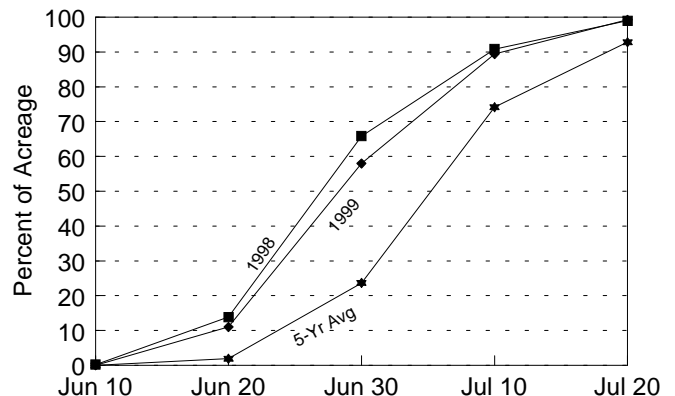

WHEAT - CROP DEVELOPMENT

WHEAT: Percent of acreage turning yellow by specified dates, Illinois, 1990-99

Year	May		June		
	20	30	10	20	30
1990	0	4	40	81	98
1991	0	16	78	99	100
1992	0	3	29	89	98
1993		0	11	77	98
1994		0	24	79	100
1995	0	4	55	87	99
1996		0	11	53	89
1997	0	1	13	52	93
1998	0	27	73	91	98
1999	0	7	61	93	99

WHEAT: Percent of acreage harvested by specified dates, Illinois, 1990-99

Year	June			July	
	10	20	30	10	20
1990	0	2	33	84	96
1991	2	41	86	98	100
1992	0	2	24	60	80
1993		0	12	60	85
1994	0	2	37	85	97
1995	0	7	29	89	97
1996		0	30	73	91
1997		0	10	64	94
1998	0	14	66	91	99
1999	0	11	58	89	99

Wheat - Turning Yellow

5-Yr Average Includes 1994-98

Wheat - Harvested

5-Yr Average Includes 1994-98