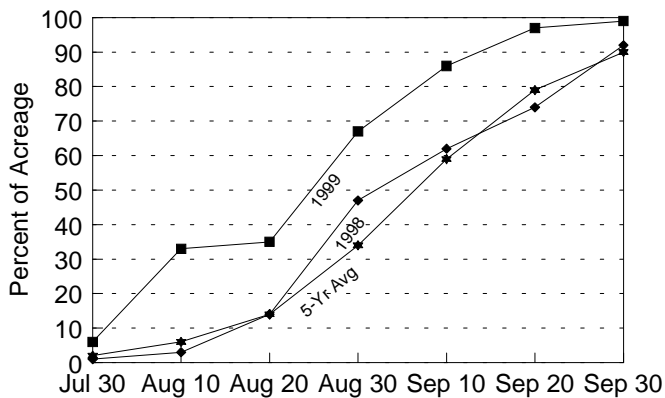

SORGHUM - CROP DEVELOPMENT

SORGHUM: Percent of acreage turning color by specified dates, Illinois, 1990-99

Year	July	August			September		
	30	10	20	30	10	20	30
1990	0	1	6	9	38	57	79
1991	11	18	47	65	77	91	97
1992	6	28	37	57	73	90	94
1993	1	4	8	24	61	85	93
1994	7	17	34	58	85	94	98
1995		0	2	9	43	58	74
1996	0	2	8	21	51	86	92
1997	2	9	13	36	53	81	92
1998	1	3	14	47	62	74	92
1999	6	33	35	67	86	97	99

SORGHUM: Percent of acreage harvested by specified dates, Illinois, 1990-99

Year	September		October			November		
	20	30	10	20	30	10	20	30
1990	1	2	6	12	31	77	90	96
1991	18	42	60	88	96	99	100	
1992	2	7	18	47	69	84	87	92
1993	0	2	9	28	53	83	95	98
1994	5	14	28	56	78	92	97	100
1995	0	1	14	40	72	92	96	99
1996	1	1	5	19	39	71	84	95
1997	0	2	18	56	85	91	96	100
1998	1	5	28	40	77	89	98	100
1999	4	17	51	70	91	98	100	

Sorghum - Turning Color

5-Yr Average Includes 1994-98

Sorghum - Harvested

5-Yr Average Includes 1994-98