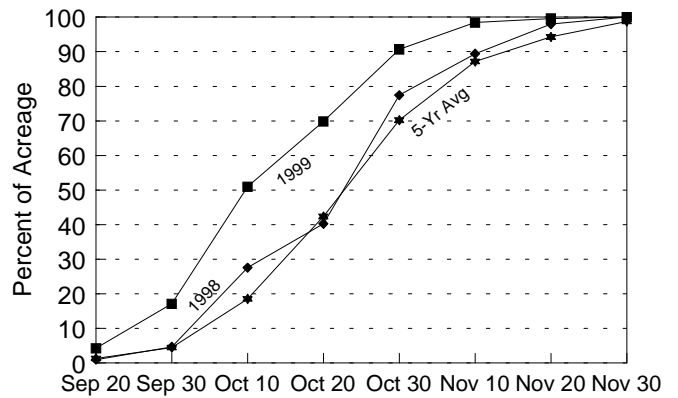

SORGHUM - CROP DEVELOPMENT

SORGHUM: Percent of acreage turning color by specified dates, Illinois, 1990-99

Year	July	August			September		
	30	10	20	30	10	20	30
1990	0	1	6	9	38	57	79
1991	11	18	47	65	77	91	97
1992	6	28	37	57	73	90	94
1993	1	4	8	24	61	85	93
1994	7	17	34	58	85	94	98
1995		0	2	9	43	58	74
1996	0	2	8	21	51	86	92
1997	2	9	13	36	53	81	92
1998	1	3	14	47	62	74	92
1999	6	33	35	67	86	97	99

SORGHUM: Percent of acreage harvested by specified dates, Illinois, 1990-99

Year	September		October			November		
	20	30	10	20	30	10	20	30
1990	1	2	6	12	31	77	90	96
1991	18	42	60	88	96	99	100	
1992	2	7	18	47	69	84	87	92
1993	0	2	9	28	53	83	95	98
1994	5	14	28	56	78	92	97	100
1995	0	1	14	40	72	92	96	99
1996	1	1	5	19	39	71	84	95
1997	0	2	18	56	85	91	96	100
1998	1	5	28	40	77	89	98	100
1999	4	17	51	70	91	98	100	

Sorghum - Turning Color

5-Yr Average Includes 1994-98

Sorghum - Harvested

5-Yr Average Includes 1994-98