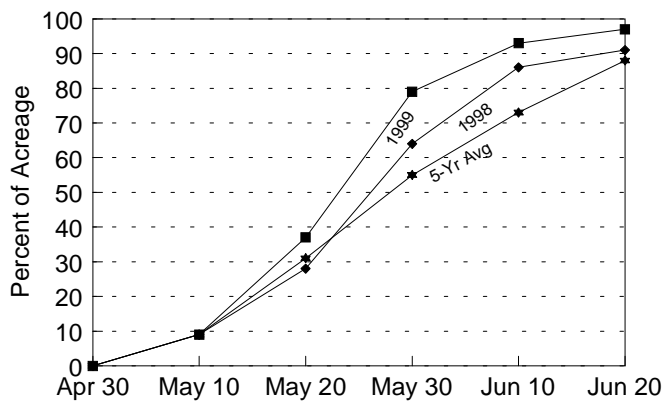

SOYBEANS - CROP DEVELOPMENT

SOYBEANS: Percent of acreage planted by specified dates, 1990-99

Year	April	May			June	
	30	10	20	30	10	20
1990	2	8	12	29	66	84
1991	4	21	57	79	96	99
1992	3	31	75	90	95	99
1993	0	1	20	56	77	89
1994	0	12	42	81	95	98
1995	0	2	4	10	47	87
1996	2	4	8	29	43	68
1997	7	32	73	91	94	96
1998	1	3	28	64	86	91
1999	0	9	37	79	93	97

SOYBEANS: Percent of acreage blooming by specified dates, 1990-99

Year	June		July		August	
	20	30	10	20	30	
1990	0	1	12	34	59	79
1991	20	48	74	90	96	100
1992	2	10	32	67	85	95
1993	0	2	12	40	72	88
1994	1	10	38	66	86	94
1995	0	2	8	26	52	83
1996	0	1	8	18	48	73
1997	1	3	20	49	81	95
1998	1	3	21	50	78	91
1999	1	11	35	68	91	97

Soybeans - Planted

5-Yr Average Includes 1994-98

Soybeans - Blooming

5-Yr Average Includes 1994-98