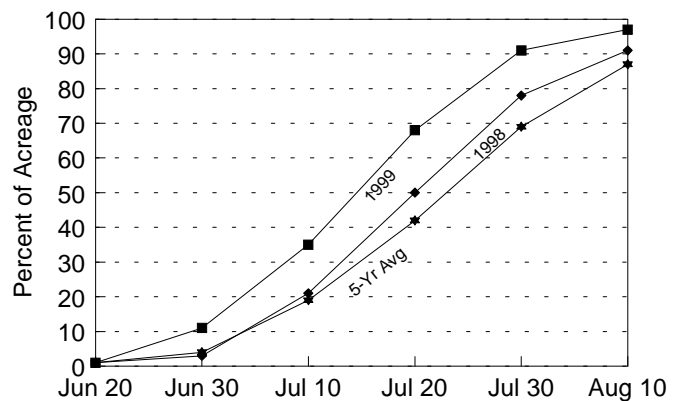

SOYBEANS - CROP DEVELOPMENT

SOYBEANS: Percent of acreage planted by specified dates, 1990-99

Year	April	May			June	
	30	10	20	30	10	20
1990	2	8	12	29	66	84
1991	4	21	57	79	96	99
1992	3	31	75	90	95	99
1993	0	1	20	56	77	89
1994	0	12	42	81	95	98
1995	0	2	4	10	47	87
1996	2	4	8	29	43	68
1997	7	32	73	91	94	96
1998	1	3	28	64	86	91
1999	0	9	37	79	93	97

SOYBEANS: Percent of acreage blooming by specified dates, 1990-99

Year	June		July		August	
	20	30	10	20	30	
1990	0	1	12	34	59	79
1991	20	48	74	90	96	100
1992	2	10	32	67	85	95
1993	0	2	12	40	72	88
1994	1	10	38	66	86	94
1995	0	2	8	26	52	83
1996	0	1	8	18	48	73
1997	1	3	20	49	81	95
1998	1	3	21	50	78	91
1999	1	11	35	68	91	97

Soybeans - Planted

5-Yr Average Includes 1994-98

Soybeans - Blooming

5-Yr Average Includes 1994-98