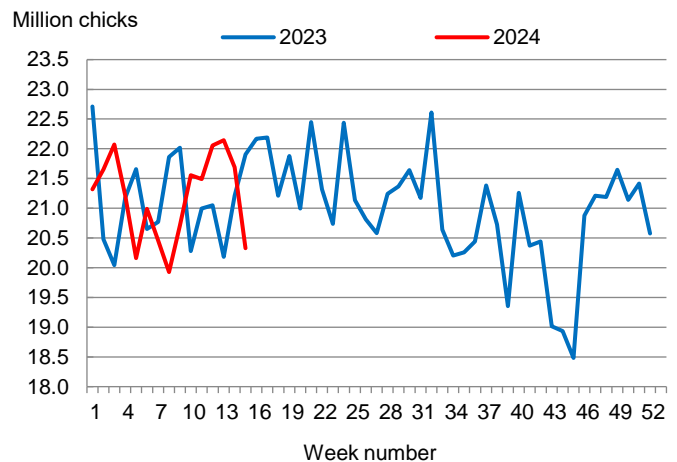

Hatcheries in the United States weekly program set 247 million eggs in incubators during the week ending April 13, 2024, up 2 percent from a year ago.

### Broiler-Type Chicks Placed Down 7 Percent

Arkansas broiler-type chicks placed for meat production were 20.3 million chicks during the week ending April 13, 2024, down 7 percent from the comparable week in 2023 and down 6 percent from the previous week.

Broiler growers in the United States weekly program placed 190 million chicks for meat production during the week ending April 13, 2024, up 2 percent from a year ago.

**Broiler-Type Eggs Set  
Arkansas: 2023 and 2024**

**Broiler-Type Chicks Placed  
Arkansas: 2023 and 2024**