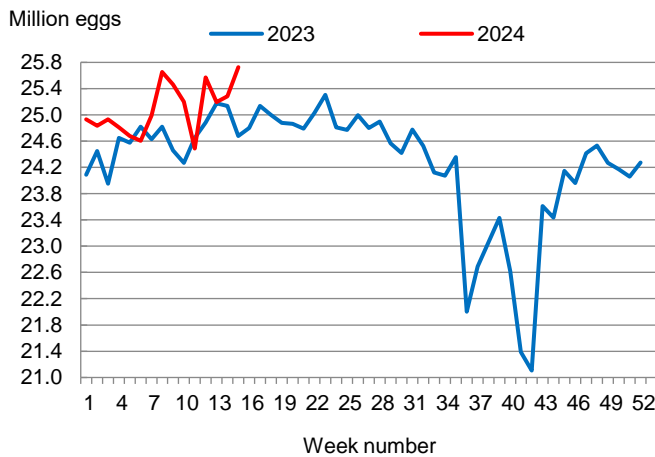

Arkansas Broiler Hatchery

Released: April 17, 2024

Delta Region – Arkansas Field Office

10800 Financial Centre Parkway, Suite 110, Little Rock, Arkansas 72211

(501) 228-9926 · (855) 270-2705 FAX · www.nass.usda.gov

Cooperating with the Arkansas Department of Agriculture

This report contains the results from the **Weekly Broiler Hatchery Report**. These data are also posted on our web site at <https://www.nass.usda.gov/ar> and in a more detailed report at <https://www.nass.usda.gov>. Thanks to all who responded to this survey.

Broiler-Type Eggs Set Up 4 Percent from Last Year

Arkansas hatcheries set 25.7 million broiler-type eggs during the week ending April 13, 2024, up 4 percent from the comparable week in 2023 and up 2 percent from the previous week.

Hatcheries in the United States weekly program set 247 million eggs in incubators during the week ending April 13, 2024, up 2 percent from a year ago.

Broiler-Type Chicks Placed Down 7 Percent

Arkansas broiler-type chicks placed for meat production were 20.3 million chicks during the week ending April 13, 2024, down 7 percent from the comparable week in 2023 and down 6 percent from the previous week.

Broiler growers in the United States weekly program placed 190 million chicks for meat production during the week ending April 13, 2024, up 2 percent from a year ago.

**Broiler-Type Eggs Set
Arkansas: 2023 and 2024**