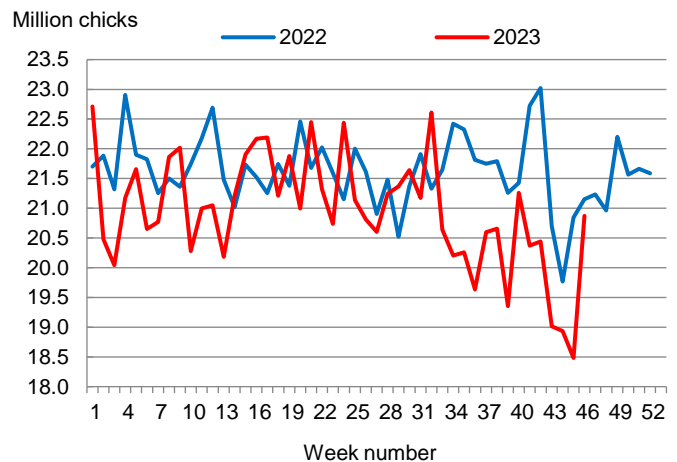

Hatcheries in the United States weekly program set 237 million eggs in incubators during the week ending November 18, 2023, down 2 percent from a year ago.

### Broiler-Type Chicks Placed Down 1 Percent

Arkansas broiler-type chicks placed for meat production were 20.9 million chicks during the week ending November 18, 2023, down 1 percent from the comparable week in 2022 but up 13 percent from the previous week.

Broiler growers in the United States weekly program placed 182 million chicks for meat production during the week ending November 18, 2023, down 1 percent from a year ago.

**Broiler-Type Eggs Set**  
Arkansas: 2022 and 2023

**Broiler-Type Chicks Placed**  
Arkansas: 2022 and 2023