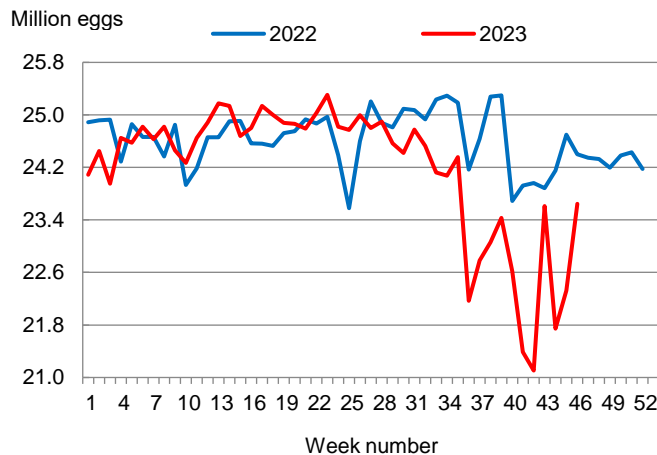

Arkansas Broiler Hatchery

Released: November 22, 2023

Delta Region – Arkansas Field Office

10800 Financial Centre Parkway, Suite 110, Little Rock, Arkansas 72211

(501) 228-9926 · (855) 270-2705 FAX · www.nass.usda.gov

Cooperating with the Arkansas Department of Agriculture

This report contains the results from the **Weekly Broiler Hatchery Report**. These data are also posted on our web site at <https://www.nass.usda.gov/ar> and in a more detailed report at <https://www.nass.usda.gov>. Thanks to all who responded to this survey.

Broiler-Type Eggs Set Down 3 Percent from Last Year

Arkansas hatcheries set 23.6 million broiler-type eggs during the week ending November 18, 2023, down 3 percent from the comparable week in 2022 but up 6 percent from the previous week.

Hatcheries in the United States weekly program set 237 million eggs in incubators during the week ending November 18, 2023, down 2 percent from a year ago.

Broiler-Type Chicks Placed Down 1 Percent

Arkansas broiler-type chicks placed for meat production were 20.9 million chicks during the week ending November 18, 2023, down 1 percent from the comparable week in 2022 but up 13 percent from the previous week.

Broiler growers in the United States weekly program placed 182 million chicks for meat production during the week ending November 18, 2023, down 1 percent from a year ago.

Broiler-Type Eggs Set
Arkansas: 2022 and 2023