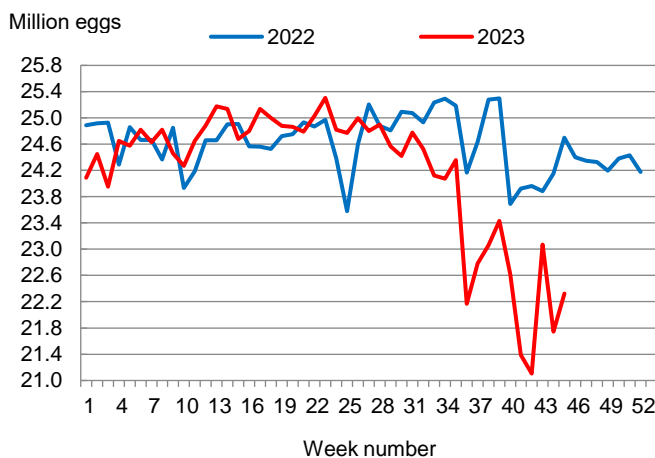

Arkansas Broiler Hatchery

Released: November 15, 2023

Delta Region – Arkansas Field Office

10800 Financial Centre Parkway, Suite 110, Little Rock, Arkansas 72211

(501) 228-9926 · (855) 270-2705 FAX · www.nass.usda.gov

Cooperating with the Arkansas Department of Agriculture

This report contains the results from the **Weekly Broiler Hatchery Report**. These data are also posted on our web site at <https://www.nass.usda.gov/ar> and in a more detailed report at <https://www.nass.usda.gov>. Thanks to all who responded to this survey.

Broiler-Type Eggs Set Down 10 Percent from Last Year

Arkansas hatcheries set 22.3 million broiler-type eggs during the week ending November 11, 2023, down 10 percent from the comparable week in 2022 but up 3 percent from the previous week.

Hatcheries in the United States weekly program set 230 million eggs in incubators during the week ending November 11, 2023, down 3 percent from a year ago.

Broiler-Type Chicks Placed Down 11 Percent

Arkansas broiler-type chicks placed for meat production were 18.5 million chicks during the week ending November 11, 2023, down 11 percent from the comparable week in 2022 and down 2 percent from the previous week.

Broiler growers in the United States weekly program placed 177 million chicks for meat production during the week ending November 11, 2023, down 4 percent from a year ago.

Broiler-Type Eggs Set
Arkansas: 2022 and 2023