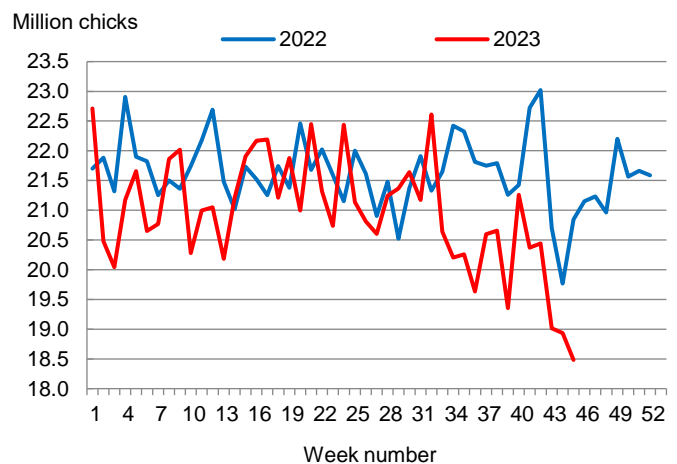

Broiler-Type Chicks Placed
Arkansas: 2022 and 2023