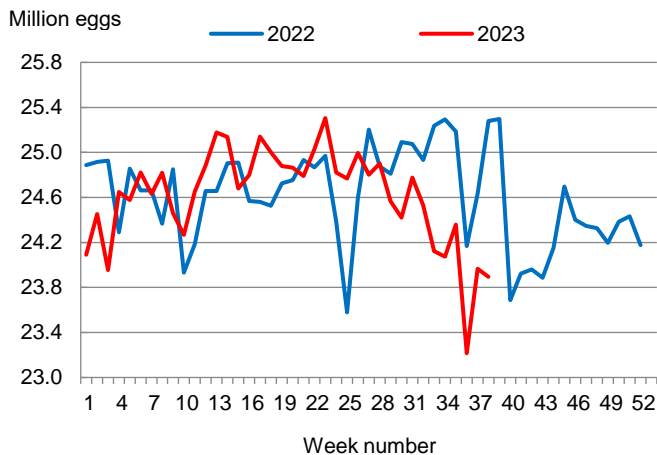

Arkansas Broiler Hatchery

Released: September 27, 2023

Delta Region – Arkansas Field Office

10800 Financial Centre Parkway, Suite 110, Little Rock, Arkansas 72211

(501) 228-9926 · (855) 270-2705 FAX · www.nass.usda.gov

Cooperating with the Arkansas Department of Agriculture

This report contains the results from the **Weekly Broiler Hatchery Report**. These data are also posted on our web site at <https://www.nass.usda.gov/ar> and in a more detailed report at <https://www.nass.usda.gov>. Thanks to all who responded to this survey.

Broiler-Type Eggs Set Down 5 Percent from Last Year

Arkansas hatcheries set 23.9 million broiler-type eggs during the week ending September 23, 2023, down 5 percent from the comparable week in 2022 and down slightly from the previous week.

Hatcheries in the United States weekly program set 233 million eggs in incubators during the week ending September 23, 2023, down 4 percent from a year ago.

Broiler-Type Chicks Placed Down 5 Percent

Arkansas broiler-type chicks placed for meat production were 20.6 million chicks during the week ending September 23, 2023, down 5 percent from the comparable week in 2022 but up slightly from the previous week.

Broiler growers in the United States weekly program placed 184 million chicks for meat production during the week ending September 23, 2023, down 2 percent from a year ago.

**Broiler-Type Eggs Set
Arkansas: 2022 and 2023**