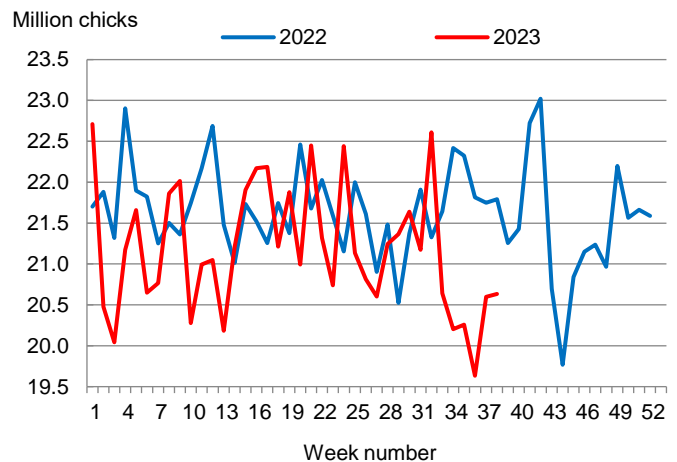

Hatcheries in the United States weekly program set 233 million eggs in incubators during the week ending September 23, 2023, down 4 percent from a year ago.

### Broiler-Type Chicks Placed Down 5 Percent

Arkansas broiler-type chicks placed for meat production were 20.6 million chicks during the week ending September 23, 2023, down 5 percent from the comparable week in 2022 but up slightly from the previous week.

Broiler growers in the United States weekly program placed 184 million chicks for meat production during the week ending September 23, 2023, down 2 percent from a year ago.

**Broiler-Type Eggs Set  
Arkansas: 2022 and 2023**

**Broiler-Type Chicks Placed  
Arkansas: 2022 and 2023**