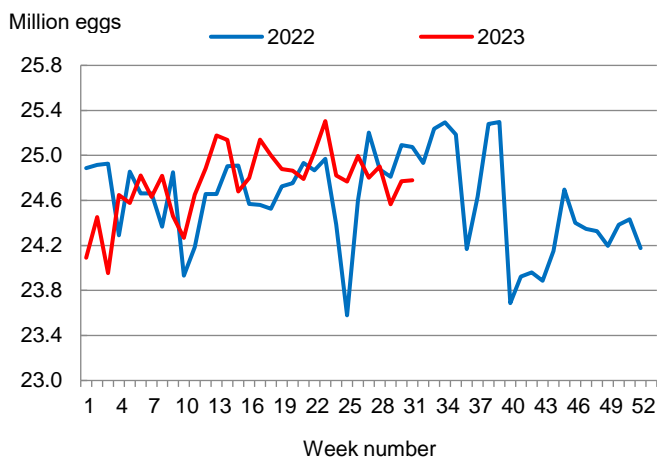

Arkansas Broiler Hatchery

Released: August 9, 2023

Delta Region – Arkansas Field Office

10800 Financial Centre Parkway, Suite 110, Little Rock, Arkansas 72211

(501) 228-9926 · (855) 270-2705 FAX · www.nass.usda.gov

Cooperating with the Arkansas Department of Agriculture

This report contains the results from the **Weekly Broiler Hatchery Report**. These data are also posted on our web site at <https://www.nass.usda.gov/ar> and in a more detailed report at <https://www.nass.usda.gov>. Thanks to all who responded to this survey.

Broiler-Type Eggs Set Down 1 Percent from Last Year

Arkansas hatcheries set 24.8 million broiler-type eggs during the week ending August 5, 2023, down 1 percent from the comparable week in 2022 but up slightly from the previous week.

Hatcheries in the United States weekly program set 242 million eggs in incubators during the week ending August 5, 2023, down 1 percent from a year ago.

Broiler-Type Chicks Placed Down 3 Percent

Arkansas broiler-type chicks placed for meat production were 21.2 million chicks during the week ending August 5, 2023, down 3 percent from the comparable week in 2022 and down 2 percent from the previous week.

Broiler growers in the United States weekly program placed 188 million chicks for meat production during the week ending August 5, 2023, down slightly from a year ago.

**Broiler-Type Eggs Set
Arkansas: 2022 and 2023**