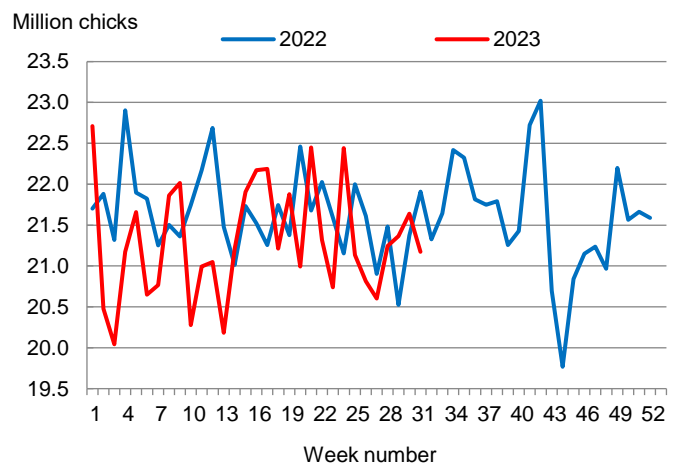

Hatcheries in the United States weekly program set 242 million eggs in incubators during the week ending August 5, 2023, down 1 percent from a year ago.

### Broiler-Type Chicks Placed Down 3 Percent

Arkansas broiler-type chicks placed for meat production were 21.2 million chicks during the week ending August 5, 2023, down 3 percent from the comparable week in 2022 and down 2 percent from the previous week.

Broiler growers in the United States weekly program placed 188 million chicks for meat production during the week ending August 5, 2023, down slightly from a year ago.

**Broiler-Type Eggs Set  
Arkansas: 2022 and 2023**

**Broiler-Type Chicks Placed  
Arkansas: 2022 and 2023**