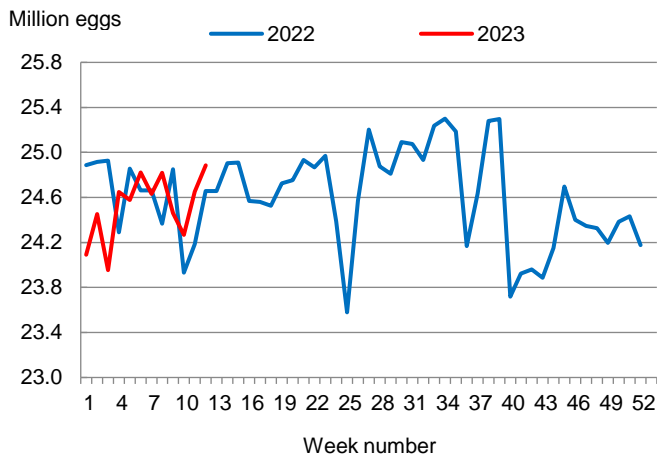

**Broiler-Type Eggs Set Up 1 Percent from Last Year**

Arkansas hatcheries set 24.9 million broiler-type eggs during the week ending March 25, 2023, up 1 percent from the comparable week in 2022 and up 1 percent from the previous week.

Hatcheries in the United States weekly program set 242 million eggs in incubators during the week ending March 25, 2023, up 1 percent from a year ago.

**Broiler-Type Chicks Placed Down 8 Percent**

Arkansas broiler-type chicks placed for meat production were 21.0 million chicks during the week ending March 25, 2023, down 8 percent from the comparable week in 2022 but up 2 percent from the previous week.

Broiler growers in the United States weekly program placed 187 million chicks for meat production during the week ending March 25, 2023, down slightly from a year ago.

**Broiler-Type Eggs Set  
Arkansas: 2022 and 2023**