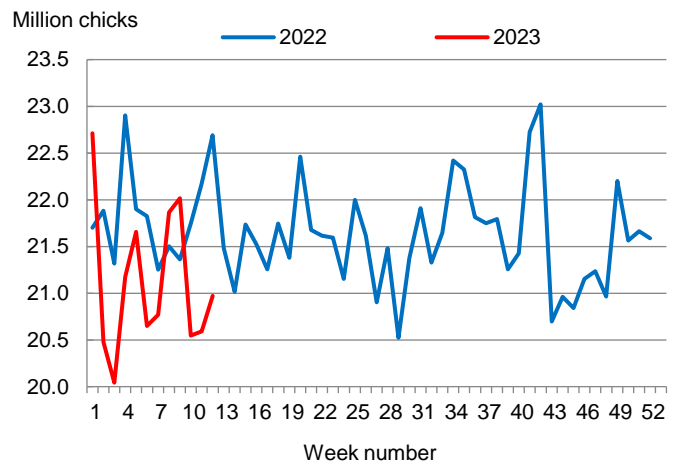

**Broiler-Type Eggs Set Up 1 Percent from Last Year**

Arkansas hatcheries set 24.9 million broiler-type eggs during the week ending March 25, 2023, up 1 percent from the comparable week in 2022 and up 1 percent from the previous week.

Hatcheries in the United States weekly program set 242 million eggs in incubators during the week ending March 25, 2023, up 1 percent from a year ago.

**Broiler-Type Chicks Placed Down 8 Percent**

Arkansas broiler-type chicks placed for meat production were 21.0 million chicks during the week ending March 25, 2023, down 8 percent from the comparable week in 2022 but up 2 percent from the previous week.

Broiler growers in the United States weekly program placed 187 million chicks for meat production during the week ending March 25, 2023, down slightly from a year ago.

**Broiler-Type Eggs Set  
Arkansas: 2022 and 2023**

**Broiler-Type Chicks Placed  
Arkansas: 2022 and 2023**