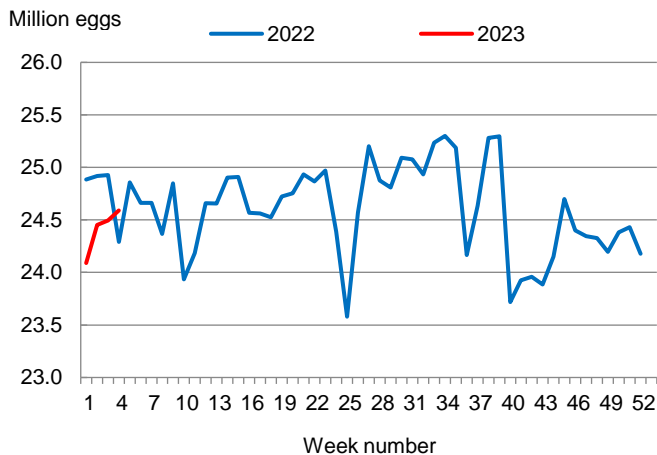

Arkansas Broiler Hatchery

Released: February 1, 2023

Delta Region – Arkansas Field Office

10800 Financial Centre Parkway, Suite 110, Little Rock, Arkansas 72211
(501) 228-9926 · (855) 270-2705 FAX · www.nass.usda.gov

Cooperating with the University of Arkansas – Division of Agriculture

This report contains the results from the **Weekly Broiler Hatchery Report**. These data are also posted on our web site at <https://www.nass.usda.gov/ar> and in a more detailed report at <https://www.nass.usda.gov>. Thanks to all who responded to this survey.

Broiler-Type Eggs Set Up 1 Percent from Last Year

Arkansas hatcheries set 24.6 million broiler-type eggs during the week ending January 28, 2023, up 1 percent from the comparable week in 2022 and up slightly from the previous week.

Hatcheries in the United States weekly program set 239 million eggs in incubators during the week ending January 28, 2023, down slightly from a year ago.

Broiler-Type Chicks Placed Down 9 Percent

Arkansas broiler-type chicks placed for meat production were 20.8 million chicks during the week ending January 28, 2023, down 9 percent from the comparable week in 2022 but up 6 percent from the previous week.

Broiler growers in the United States weekly program placed 188 million chicks for meat production during the week ending January 28, 2023, up 1 percent from a year ago.

Broiler-Type Eggs Set
Arkansas: 2022 and 2023