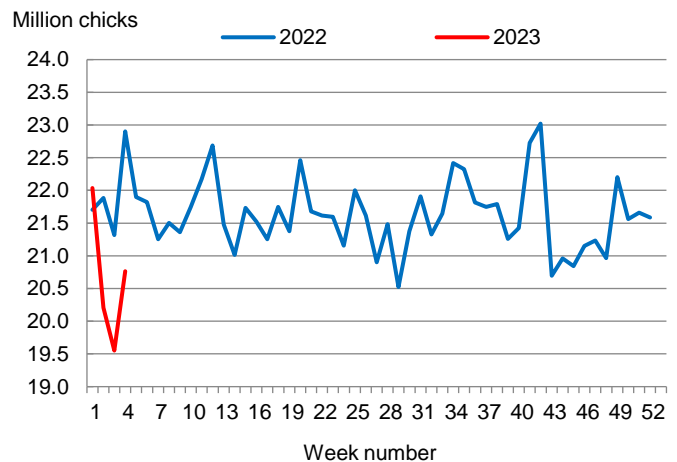

Hatcheries in the United States weekly program set 239 million eggs in incubators during the week ending January 28, 2023, down slightly from a year ago.

### Broiler-Type Chicks Placed Down 9 Percent

Arkansas broiler-type chicks placed for meat production were 20.8 million chicks during the week ending January 28, 2023, down 9 percent from the comparable week in 2022 but up 6 percent from the previous week.

Broiler growers in the United States weekly program placed 188 million chicks for meat production during the week ending January 28, 2023, up 1 percent from a year ago.

**Broiler-Type Eggs Set**  
Arkansas: 2022 and 2023

**Broiler-Type Chicks Placed**  
Arkansas: 2022 and 2023