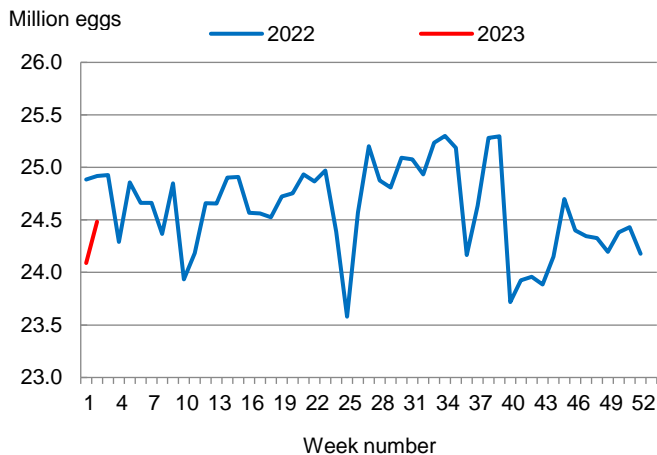

**Broiler-Type Eggs Set Down 2 Percent from Last Year**

Arkansas hatcheries set 24.5 million broiler-type eggs during the week ending January 14, 2023, down 2 percent from the comparable week in 2022 but up 2 percent from the previous week.

Hatcheries in the United States weekly program set 237 million eggs in incubators during the week ending January 14, 2023, down slightly from a year ago.

**Broiler-Type Chicks Placed Down 8 Percent**

Arkansas broiler-type chicks placed for meat production were 20.2 million chicks during the week ending January 14, 2023, down 8 percent from the comparable week in 2022 and down 9 percent from the previous week.

Broiler growers in the United States weekly program placed 188 million chicks for meat production during the week ending January 14, 2023, up 1 percent from a year ago.

**Broiler-Type Eggs Set  
Arkansas: 2022 and 2023**