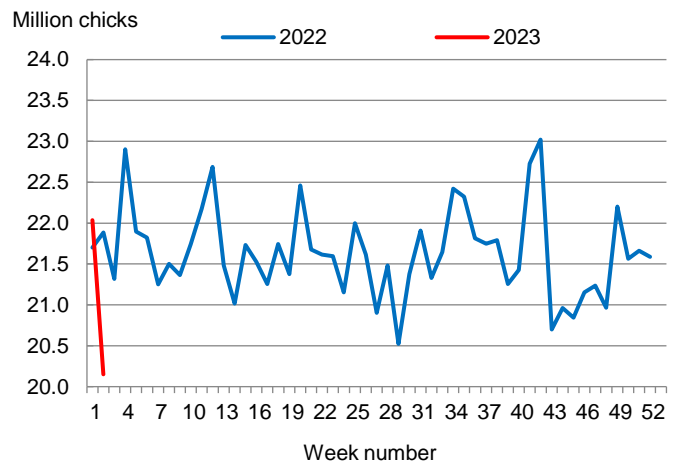

**Broiler-Type Eggs Set Down 2 Percent from Last Year**

Arkansas hatcheries set 24.5 million broiler-type eggs during the week ending January 14, 2023, down 2 percent from the comparable week in 2022 but up 2 percent from the previous week.

Hatcheries in the United States weekly program set 237 million eggs in incubators during the week ending January 14, 2023, down slightly from a year ago.

**Broiler-Type Chicks Placed Down 8 Percent**

Arkansas broiler-type chicks placed for meat production were 20.2 million chicks during the week ending January 14, 2023, down 8 percent from the comparable week in 2022 and down 9 percent from the previous week.

Broiler growers in the United States weekly program placed 188 million chicks for meat production during the week ending January 14, 2023, up 1 percent from a year ago.

**Broiler-Type Eggs Set  
Arkansas: 2022 and 2023**

**Broiler-Type Chicks Placed  
Arkansas: 2022 and 2023**