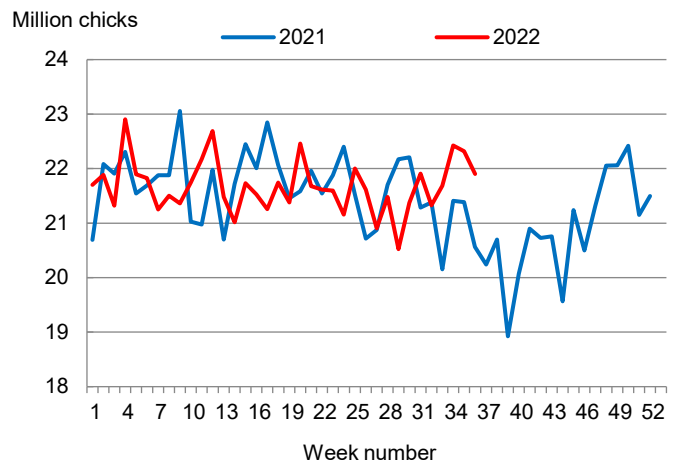

Hatcheries in the United States weekly program set 243 million eggs in incubators during the week ending September 10, 2022, up 5 percent from a year ago.

### Broiler-Type Chicks Placed Up 7 Percent

Arkansas broiler-type chicks placed for meat production were 21.9 million chicks during the week ending September 10, 2022, up 7 percent from the comparable week in 2021 but down 2 percent from the previous week.

Broiler growers in the United States weekly program placed 194 million chicks for meat production during the week ending September 10, 2022, up 5 percent from a year ago.

**Broiler-Type Eggs Set**  
Arkansas: 2021 and 2022

**Broiler-Type Chicks Placed**  
Arkansas: 2021 and 2022