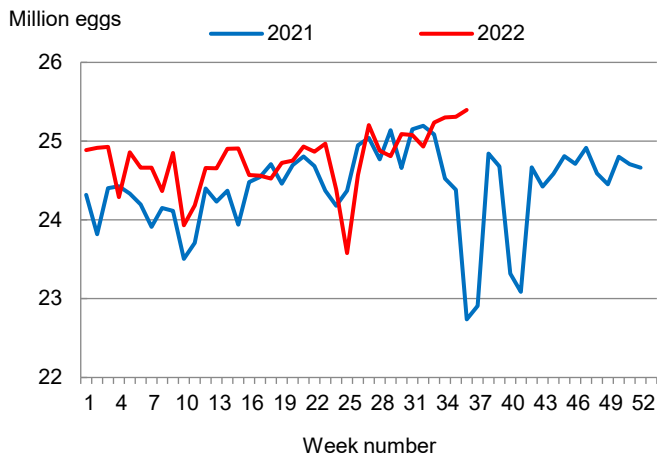

Arkansas Broiler Hatchery

Released: September 14, 2022

Delta Region – Arkansas Field Office

10800 Financial Centre Parkway, Suite 110, Little Rock, Arkansas 72211
(501) 228-9926 · (855) 270-2705 FAX · www.nass.usda.gov

Cooperating with the University of Arkansas – Division of Agriculture

This report contains the results from the **Weekly Broiler Hatchery Report**. These data are also posted on our web site at <https://www.nass.usda.gov/ar> and in a more detailed report at <https://www.nass.usda.gov>. Thanks to all who responded to this survey.

Broiler-Type Eggs Set Up 12 Percent from Last Year

Arkansas hatcheries set 25.4 million broiler-type eggs during the week ending September 10, 2022, up 12 percent from the comparable week in 2021 and up slightly from the previous week.

Hatcheries in the United States weekly program set 243 million eggs in incubators during the week ending September 10, 2022, up 5 percent from a year ago.

Broiler-Type Chicks Placed Up 7 Percent

Arkansas broiler-type chicks placed for meat production were 21.9 million chicks during the week ending September 10, 2022, up 7 percent from the comparable week in 2021 but down 2 percent from the previous week.

Broiler growers in the United States weekly program placed 194 million chicks for meat production during the week ending September 10, 2022, up 5 percent from a year ago.

Broiler-Type Eggs Set
Arkansas: 2021 and 2022