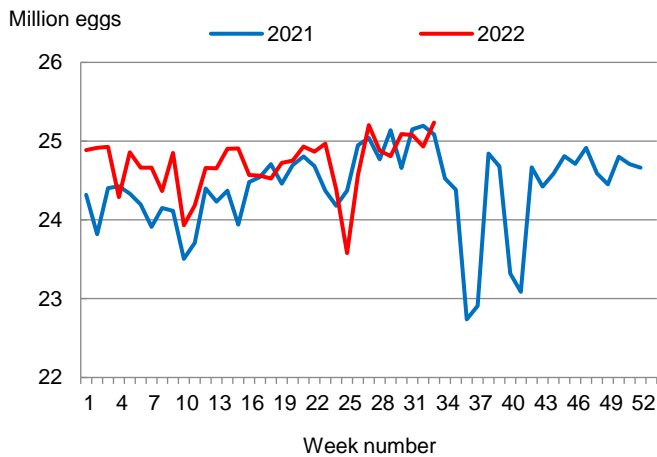

Cooperating with the University of Arkansas – Division of Agriculture

This report contains the results from the **Weekly Broiler Hatchery Report**. These data are also posted on our web site at <https://www.nass.usda.gov/ar> and in a more detailed report at <https://www.nass.usda.gov>. Thanks to all who responded to this survey.

**Broiler-Type Eggs Set Up 1 Percent from Last Year**

Arkansas hatcheries set 25.2 million broiler-type eggs during the week ending August 20, 2022, up 1 percent from the comparable week in 2021 and up 1 percent from the previous week.

Hatcheries in the United States weekly program set 245 million eggs in incubators during the week ending August 20, 2022, up 3 percent from a year ago.

**Broiler-Type Chicks Placed Up 6 Percent**

Arkansas broiler-type chicks placed for meat production were 21.3 million chicks during the week ending August 20, 2022, up 6 percent from the comparable week in 2021 and up slightly from the previous week.

Broiler growers in the United States weekly program placed 192 million chicks for meat production during the week ending August 20, 2022, up 3 percent from a year ago.

**Broiler-Type Eggs Set  
Arkansas: 2021 and 2022**