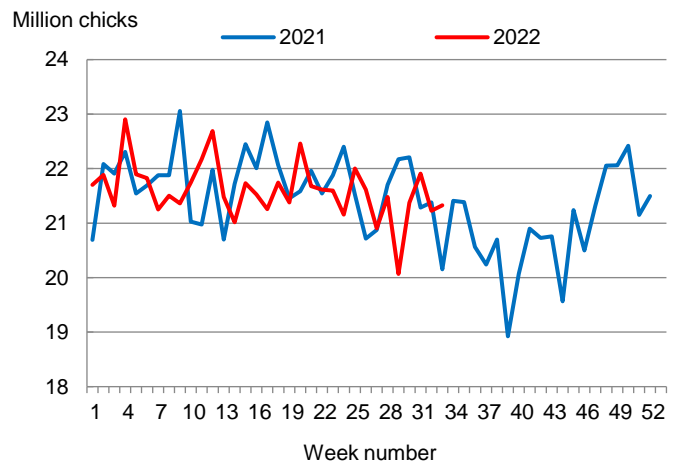

**Broiler-Type Eggs Set Up 1 Percent from Last Year**

Arkansas hatcheries set 25.2 million broiler-type eggs during the week ending August 20, 2022, up 1 percent from the comparable week in 2021 and up 1 percent from the previous week.

Hatcheries in the United States weekly program set 245 million eggs in incubators during the week ending August 20, 2022, up 3 percent from a year ago.

**Broiler-Type Chicks Placed Up 6 Percent**

Arkansas broiler-type chicks placed for meat production were 21.3 million chicks during the week ending August 20, 2022, up 6 percent from the comparable week in 2021 and up slightly from the previous week.

Broiler growers in the United States weekly program placed 192 million chicks for meat production during the week ending August 20, 2022, up 3 percent from a year ago.

**Broiler-Type Eggs Set  
Arkansas: 2021 and 2022**

**Broiler-Type Chicks Placed  
Arkansas: 2021 and 2022**