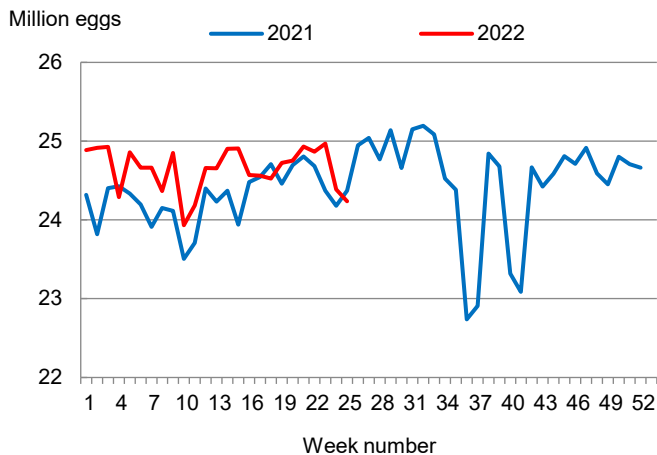

Cooperating with the University of Arkansas – Division of Agriculture

This report contains the results from the **Weekly Broiler Hatchery Report**. These data are also posted on our web site at <https://www.nass.usda.gov/ar> and in a more detailed report at <https://www.nass.usda.gov>. Thanks to all who responded to this survey.

**Broiler-Type Eggs Set Down 1 Percent from Last Year**

Arkansas hatcheries set 24.2 million broiler-type eggs during the week ending June 25, 2022, down 1 percent from the comparable week in 2021 and down 1 percent from the previous week.

Hatcheries in the United States weekly program set 242 million eggs in incubators during the week ending June 25, 2022, up 2 percent from a year ago.

**Broiler-Type Chicks Placed Up 1 Percent**

Arkansas broiler-type chicks placed for meat production were 21.8 million chicks during the week ending June 25, 2022, up 1 percent from the comparable week in 2021 and up slightly from the previous week.

Broiler growers in the United States weekly program placed 191 million chicks for meat production during the week ending June 25, 2022, up 1 percent from a year ago.

**Broiler-Type Eggs Set  
Arkansas: 2021 and 2022**