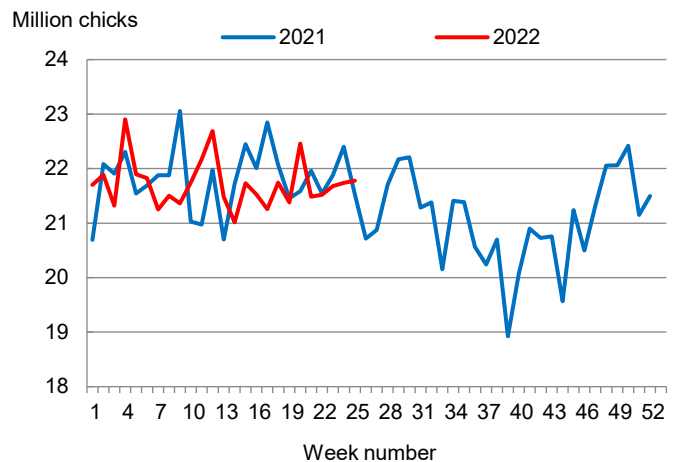

**Broiler-Type Eggs Set Down 1 Percent from Last Year**

Arkansas hatcheries set 24.2 million broiler-type eggs during the week ending June 25, 2022, down 1 percent from the comparable week in 2021 and down 1 percent from the previous week.

Hatcheries in the United States weekly program set 242 million eggs in incubators during the week ending June 25, 2022, up 2 percent from a year ago.

**Broiler-Type Chicks Placed Up 1 Percent**

Arkansas broiler-type chicks placed for meat production were 21.8 million chicks during the week ending June 25, 2022, up 1 percent from the comparable week in 2021 and up slightly from the previous week.

Broiler growers in the United States weekly program placed 191 million chicks for meat production during the week ending June 25, 2022, up 1 percent from a year ago.

**Broiler-Type Eggs Set  
Arkansas: 2021 and 2022**

**Broiler-Type Chicks Placed  
Arkansas: 2021 and 2022**