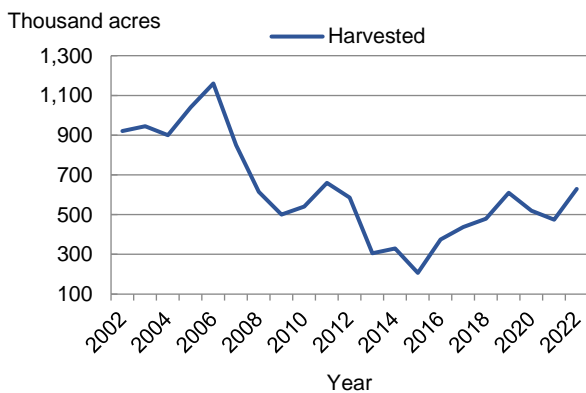

United States **upland cotton** production is forecast at 13.8 million bales, up 211,000 bales from November 1 but down 3.42 million bales from last year. Yield is expected to average 857 pounds per harvested acre, up 44 pounds from last year. Producers expect to harvest 7.71 million acres, down 2.44 million acres from 2021.

Upland Cotton: Area Harvested, Yield, and Production - Arkansas, Surrounding States, and United States: 2021 and Forecasted December 1, 2022

State	Area harvested		Yield per acre			Production ¹	
	2021	2022	2021	2022		2021	2022
				November 1	December 1		
	(1,000 acres)	(1,000 acres)	(pounds)	(pounds)	(pounds)	(1,000 bales) ²	(1,000 bales) ²
Alabama	401.0	425.0	826	904	920	690	815
Arkansas	475.0	630.0	1,248	1,166	1,181	1,235	1,550
Louisiana	104.0	185.0	1,011	908	934	219	360
Mississippi	430.0	525.0	997	1,006	1,033	893	1,130
Missouri	310.0	300.0	1,260	1,104	1,184	814	740
Oklahoma	440.0	310.0	756	325	325	693	210
Tennessee	270.0	325.0	1,036	1,022	1,031	583	698
Texas	5,550.0	2,500.0	666	634	634	7,700	3,300
United States	10,148.5	7,711.5	813	844	857	17,191	13,772

¹ Production ginned and to be ginned.

² 480-pound net weight bale.

**Upland Cotton: Area Harvested
Arkansas: 2002 - 2022**