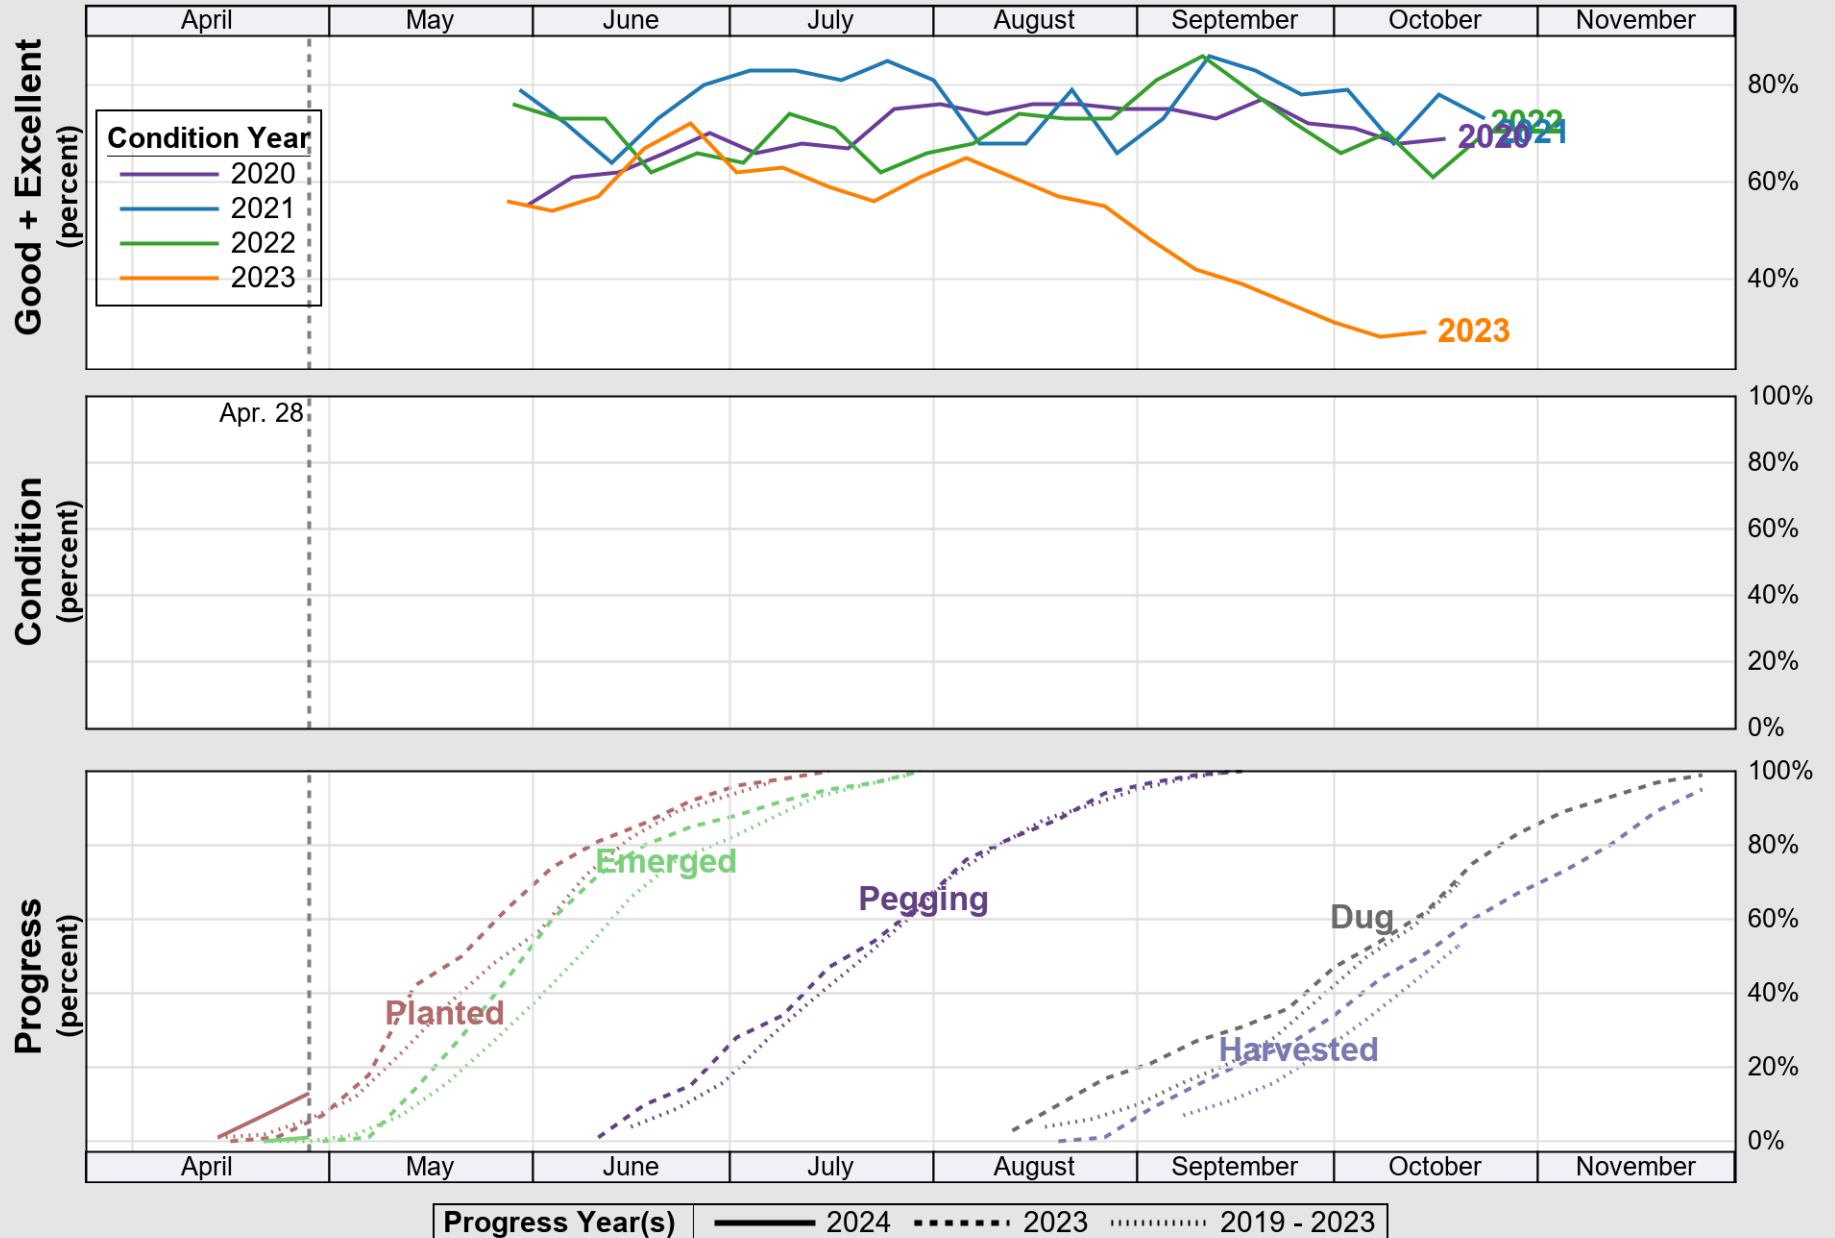

# Crop Progress and Condition: Corn in Mississippi , 2024

NASS

**Progress Year(s)** ——— 2024    ····· 2023    ······ 2019 - 2023

Source: National Agricultural Statistics Service (NASS), Crop Progress Report

# Crop Progress and Condition: Cotton in Mississippi, 2024

NASS

Progress Year(s) ——— 2024    ····· 2023    ······ 2019 - 2023

Source: National Agricultural Statistics Service (NASS), Crop Progress Report

Source: National Agricultural Statistics Service (NASS), Crop Progress Report

USDA

# Crop Progress and Condition: Peanuts in Mississippi, 2024

NASS

Source: National Agricultural Statistics Service (NASS), Crop Progress Report

USDA