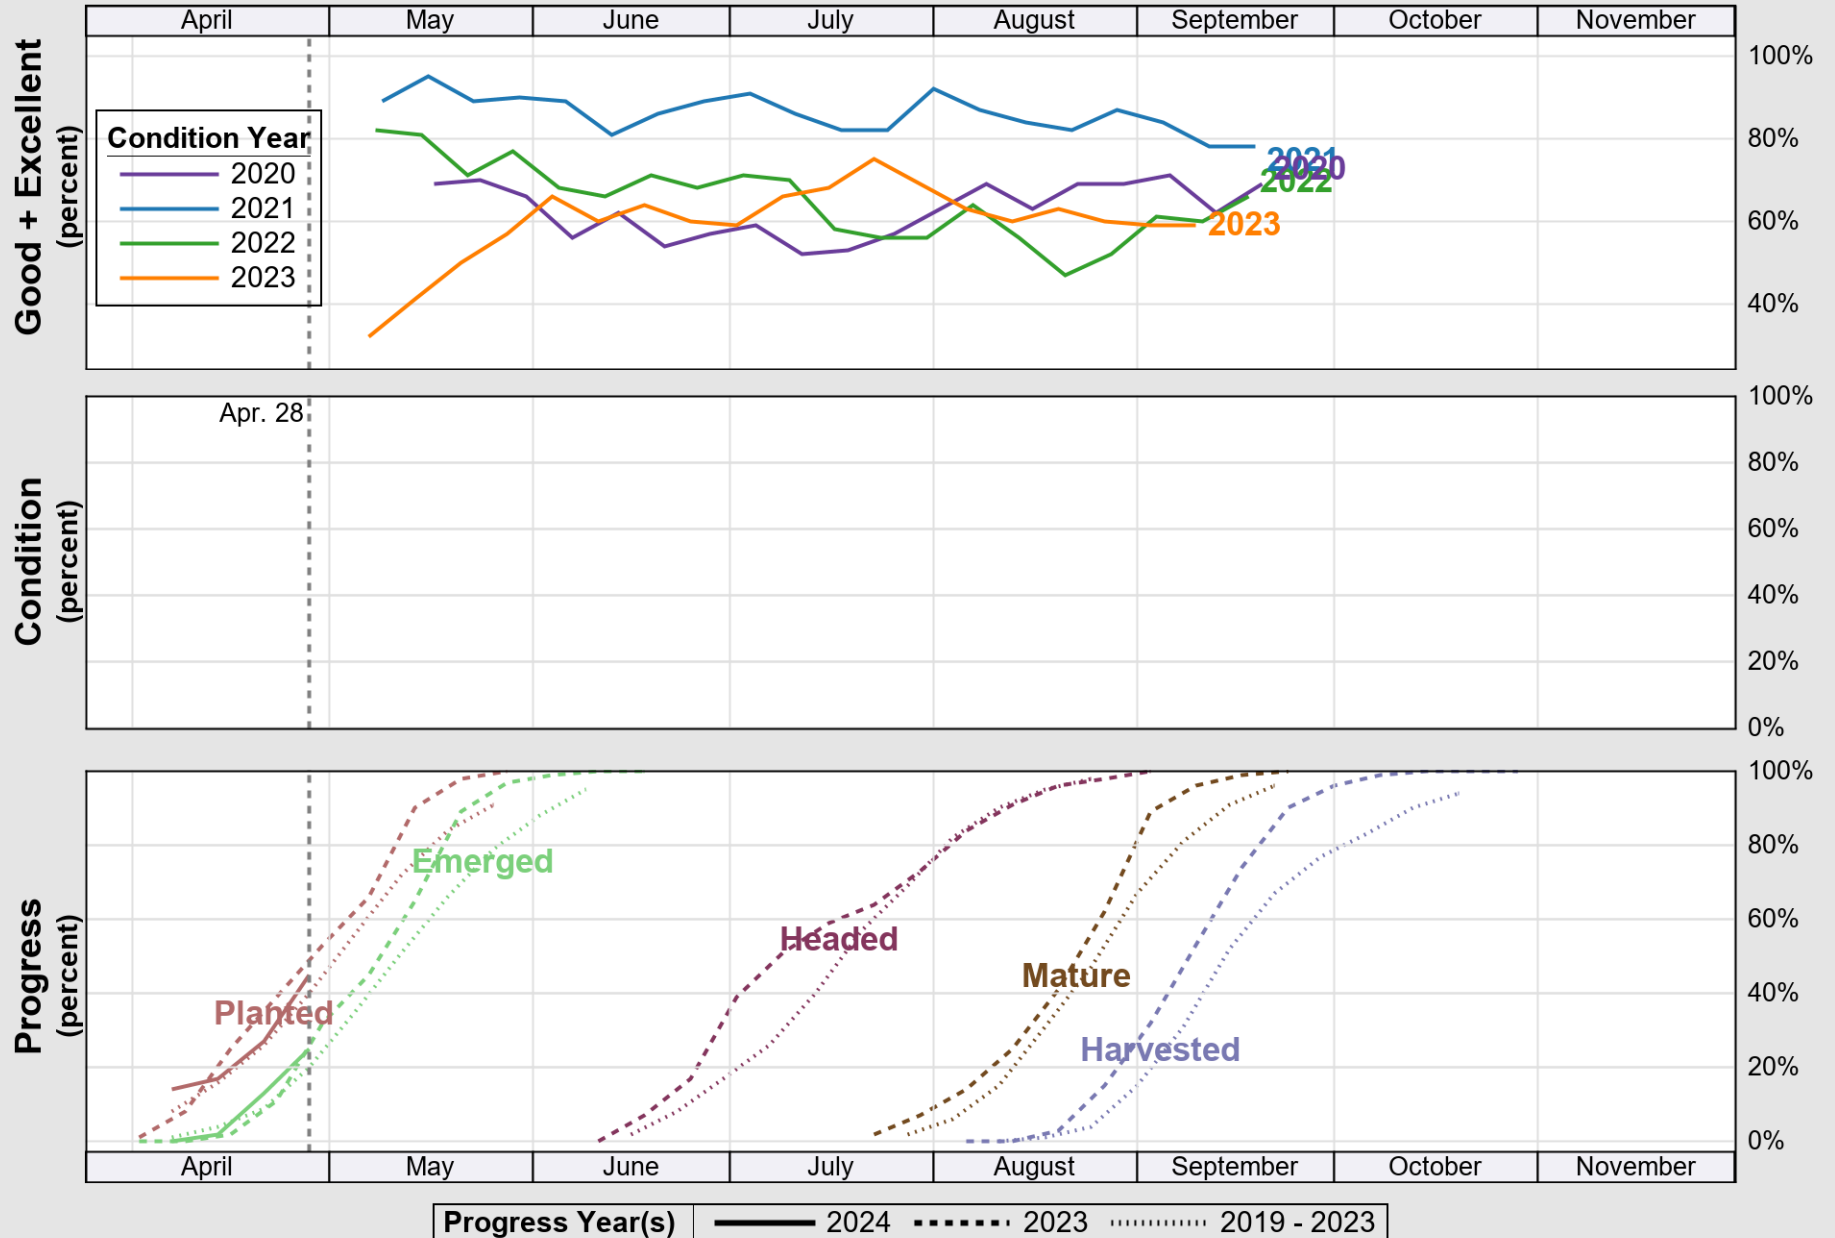

# Crop Progress and Condition: Cotton in Mississippi, 2024

NASS

Progress Year(s) ——— 2024    ····· 2023    ······ 2019 - 2023

Source: National Agricultural Statistics Service (NASS), Crop Progress Report

# Crop Progress and Condition: Peanuts in Mississippi, 2024

NASS

Source: National Agricultural Statistics Service (NASS), Crop Progress Report

USDA

# Crop Progress and Condition: Rice in Mississippi, 2024

NASS

Source: National Agricultural Statistics Service (NASS), Crop Progress Report

USDA