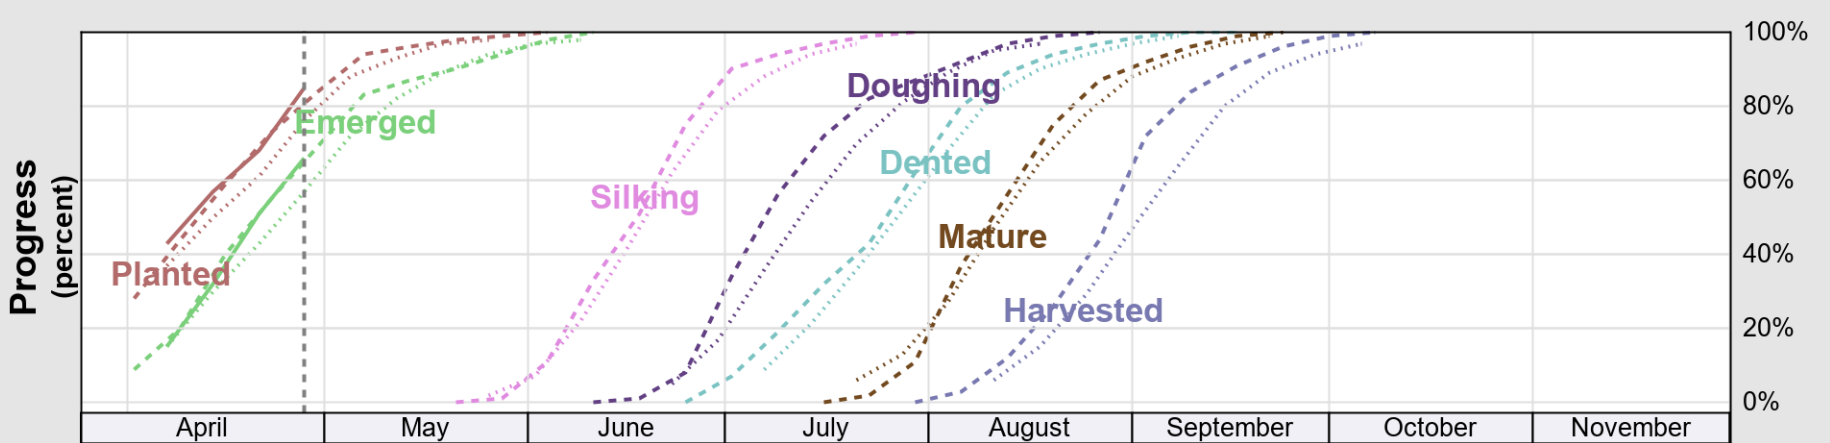

# Crop Progress and Condition: Corn in Mississippi , 2024

NASS

**Progress Year(s)** ——— 2024    ····· 2023    ······ 2019 - 2023

Source: National Agricultural Statistics Service (NASS), Crop Progress Report