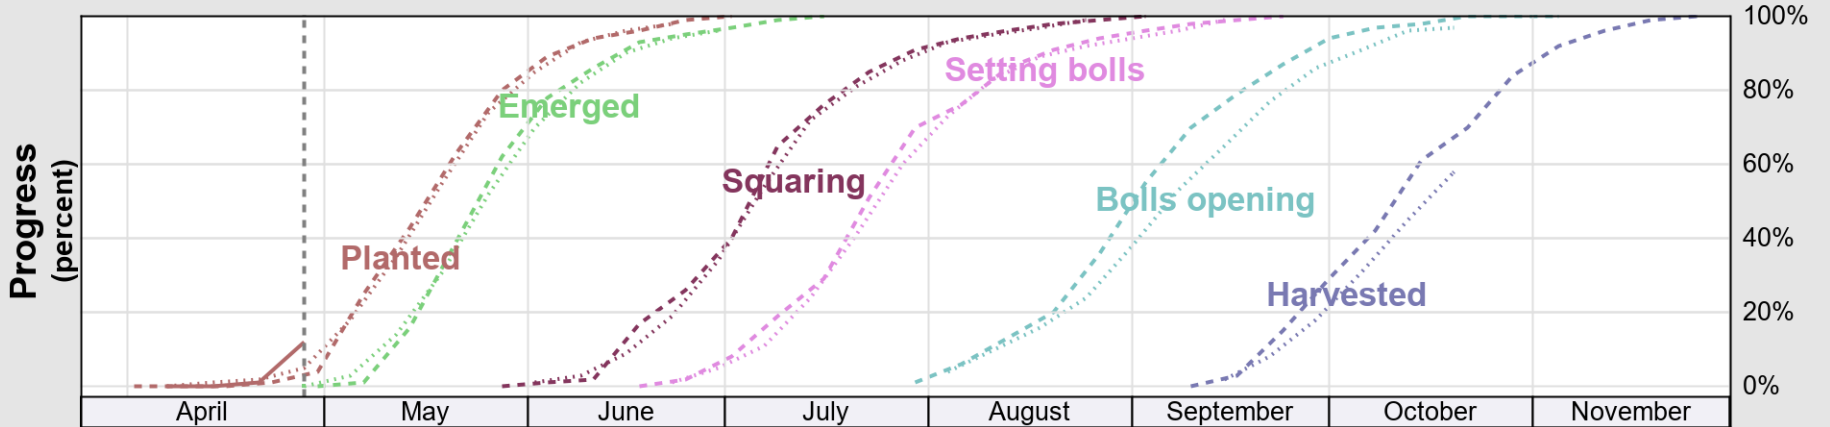

USDA

Crop Progress and Condition: Cotton in Mississippi, 2024

NASS

Progress Year(s) ——— 2024   ····· 2023   ······ 2019 - 2023

Source: National Agricultural Statistics Service (NASS), Crop Progress Report