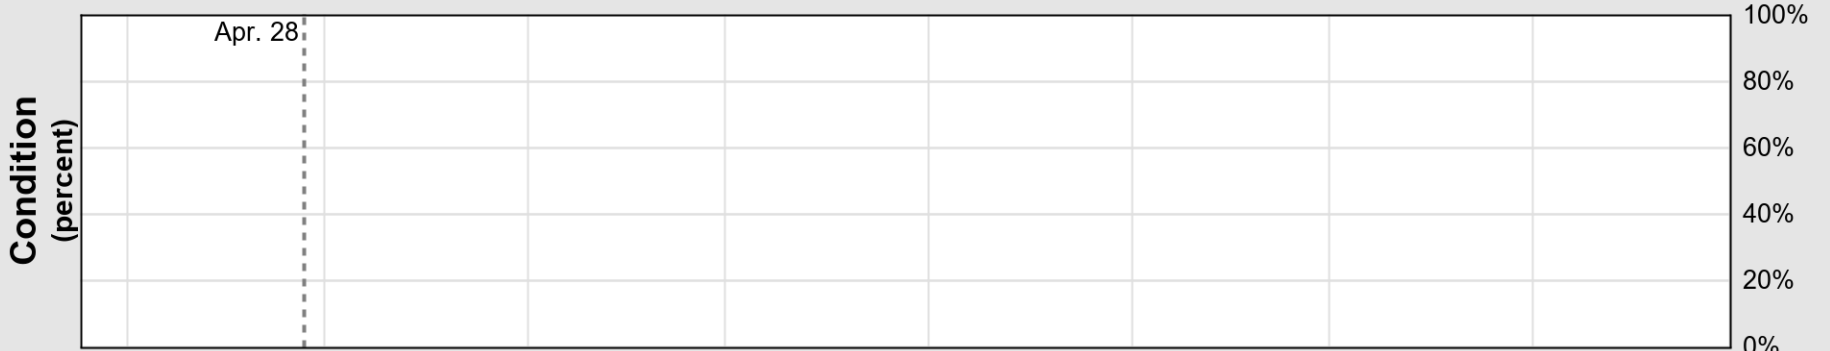

USDA

Crop Progress and Condition: Cotton in Mississippi, 2024

NASS

Progress Year(s) ——— 2024   ····· 2023   ······ 2019 - 2023

Source: National Agricultural Statistics Service (NASS), Crop Progress Report