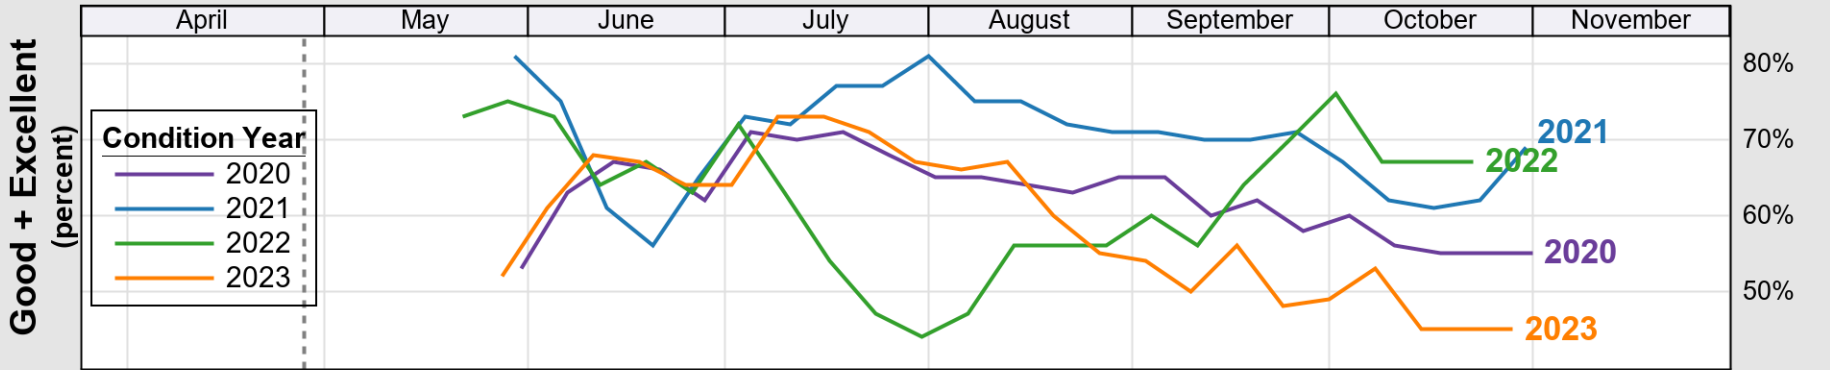

USDA

Crop Progress and Condition: Cotton in Mississippi, 2024

NASS

Progress Year(s) ——— 2024   ····· 2023   ······ 2019 - 2023

Source: National Agricultural Statistics Service (NASS), Crop Progress Report