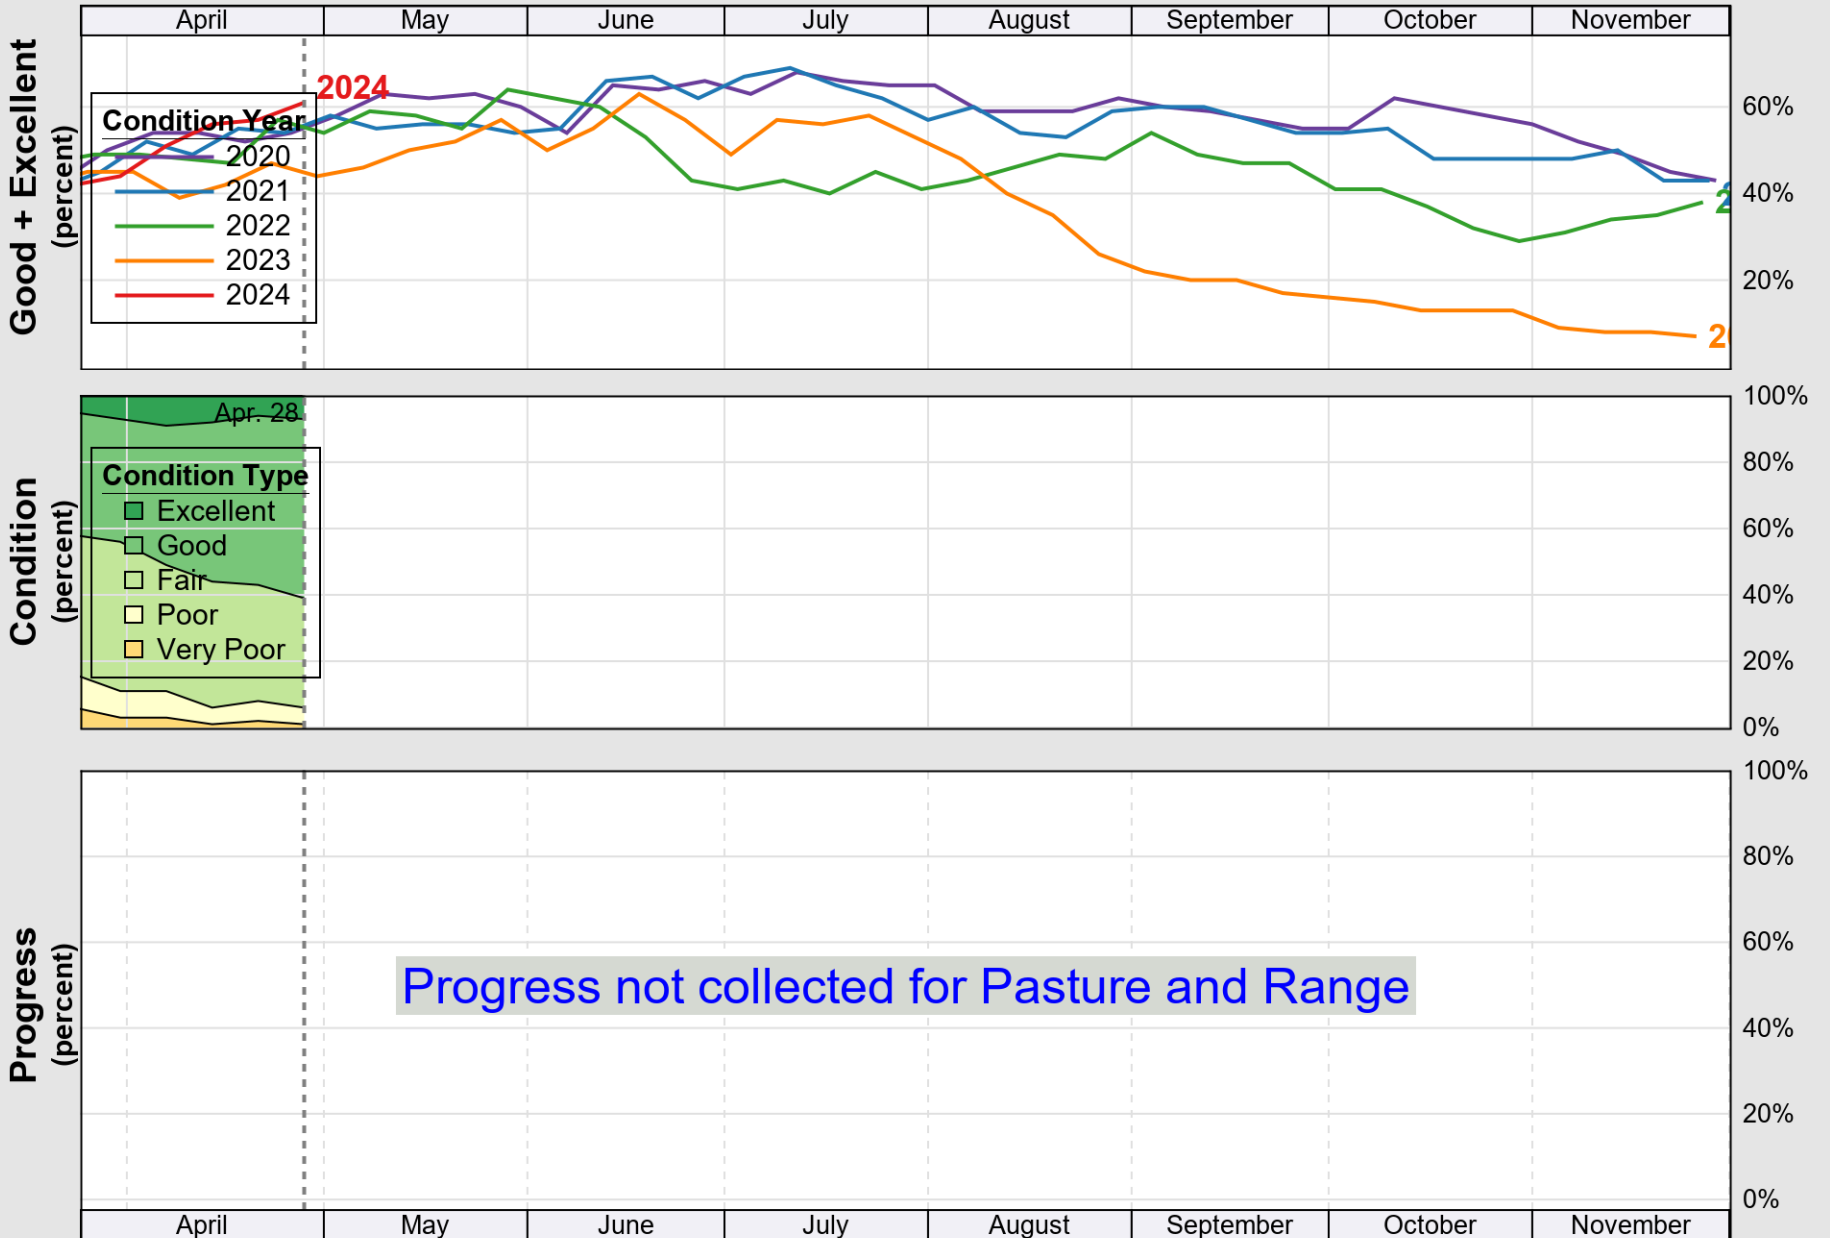

# Crop Progress and Condition: Corn in Mississippi , 2024

NASS

**Progress Year(s)** ——— 2024    ····· 2023    ······ 2019 - 2023

Source: National Agricultural Statistics Service (NASS), Crop Progress Report

# Crop Progress and Condition: Cotton in Mississippi, 2024

NASS

Progress Year(s) ——— 2024    ····· 2023    ······ 2019 - 2023

Source: National Agricultural Statistics Service (NASS), Crop Progress Report