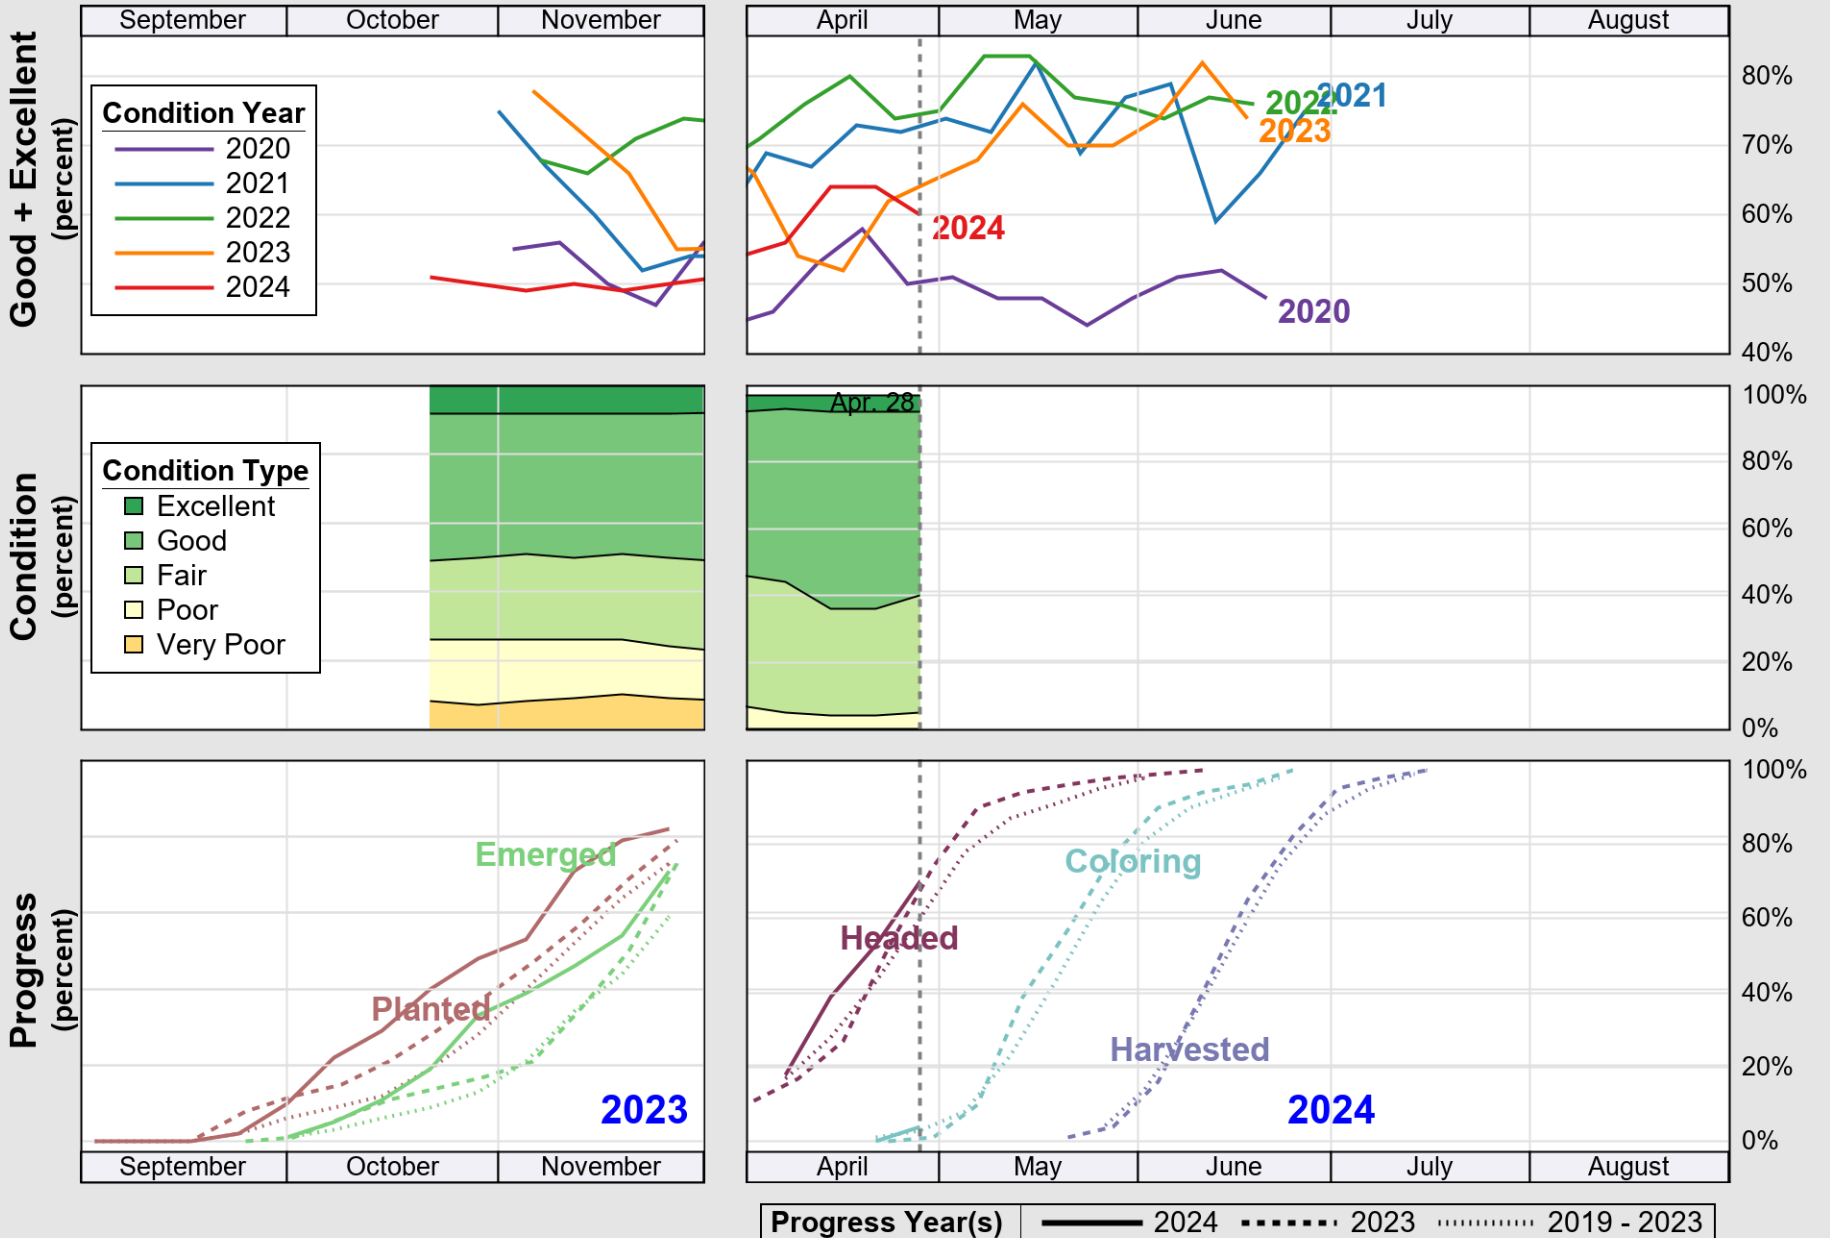

# Crop Progress and Condition: Peanuts in Mississippi, 2024

NASS

Source: National Agricultural Statistics Service (NASS), Crop Progress Report

USDA

# Crop Progress and Condition: Rice in Mississippi, 2024

NASS

Source: National Agricultural Statistics Service (NASS), Crop Progress Report

USDA

# Crop Progress and Condition: Soybeans in Mississippi, 2024

NASS

Source: National Agricultural Statistics Service (NASS), Crop Progress Report

USDA

# Crop Progress and Condition: Winter Wheat in Mississippi, 2024

NASS

Source: National Agricultural Statistics Service (NASS), Crop Progress Report