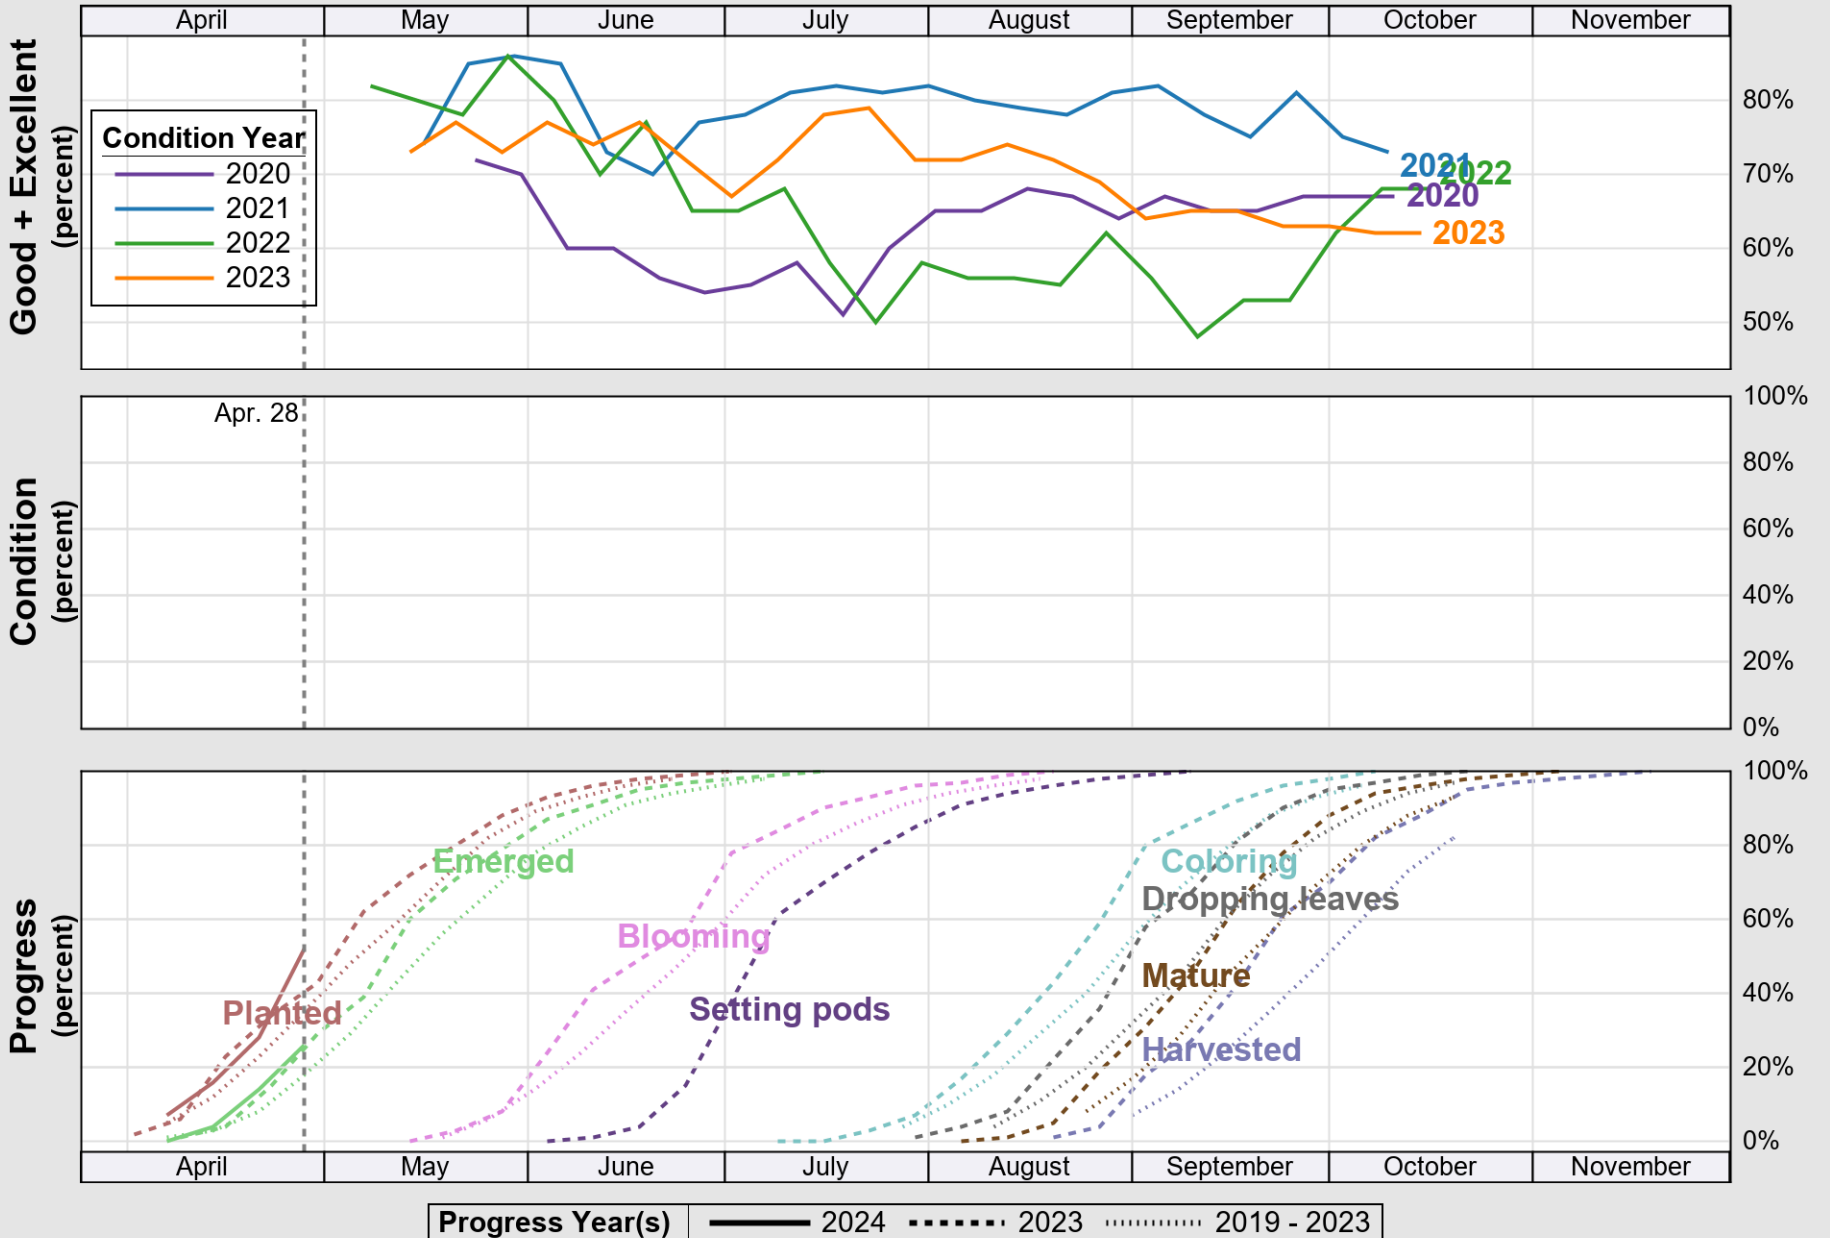

# Crop Progress and Condition: Peanuts in Mississippi, 2024

NASS

Source: National Agricultural Statistics Service (NASS), Crop Progress Report

USDA

# Crop Progress and Condition: Rice in Mississippi, 2024

NASS

Source: National Agricultural Statistics Service (NASS), Crop Progress Report

USDA

# Crop Progress and Condition: Soybeans in Mississippi, 2024

NASS

Source: National Agricultural Statistics Service (NASS), Crop Progress Report

USDA

# Crop Progress and Condition: Winter Wheat in Mississippi, 2024

NASS

Source: National Agricultural Statistics Service (NASS), Crop Progress Report