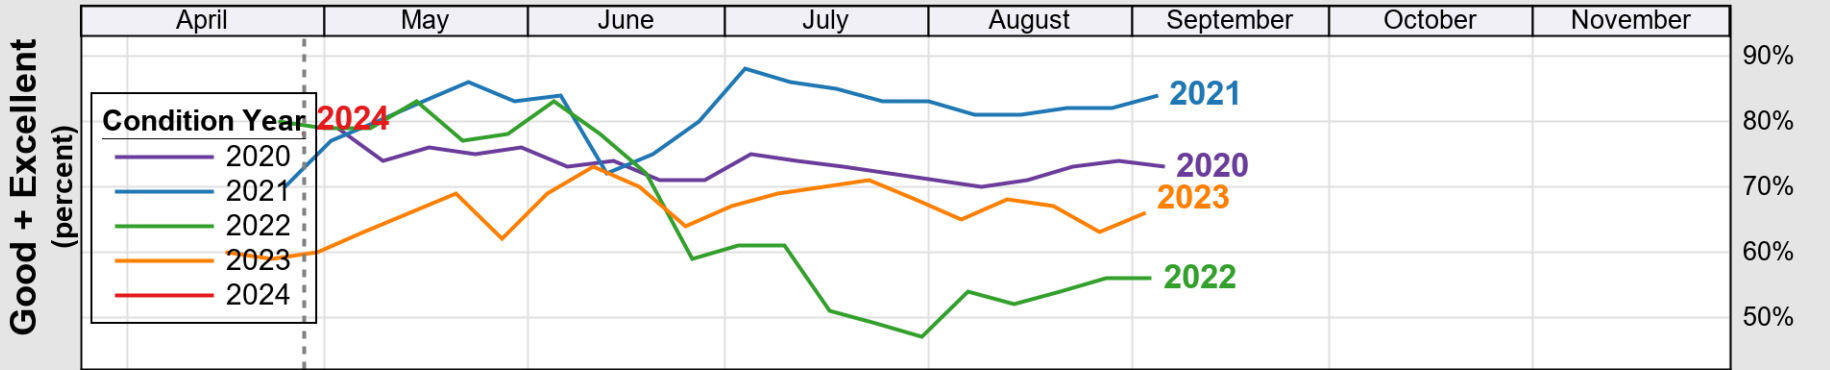

# Crop Progress and Condition: Corn in Mississippi , 2024

NASS

**Progress Year(s)** ——— 2024    ····· 2023    ······ 2019 - 2023

Source: National Agricultural Statistics Service (NASS), Crop Progress Report