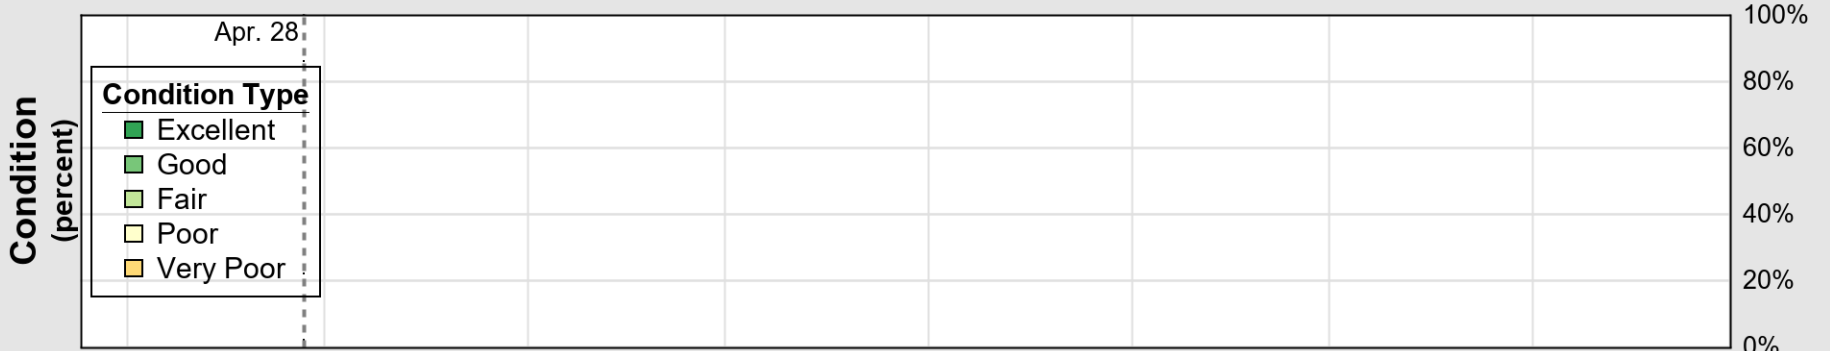

# Crop Progress and Condition: Corn in Mississippi , 2024

NASS

**Progress Year(s)** ——— 2024    ····· 2023    ······ 2019 - 2023

Source: National Agricultural Statistics Service (NASS), Crop Progress Report