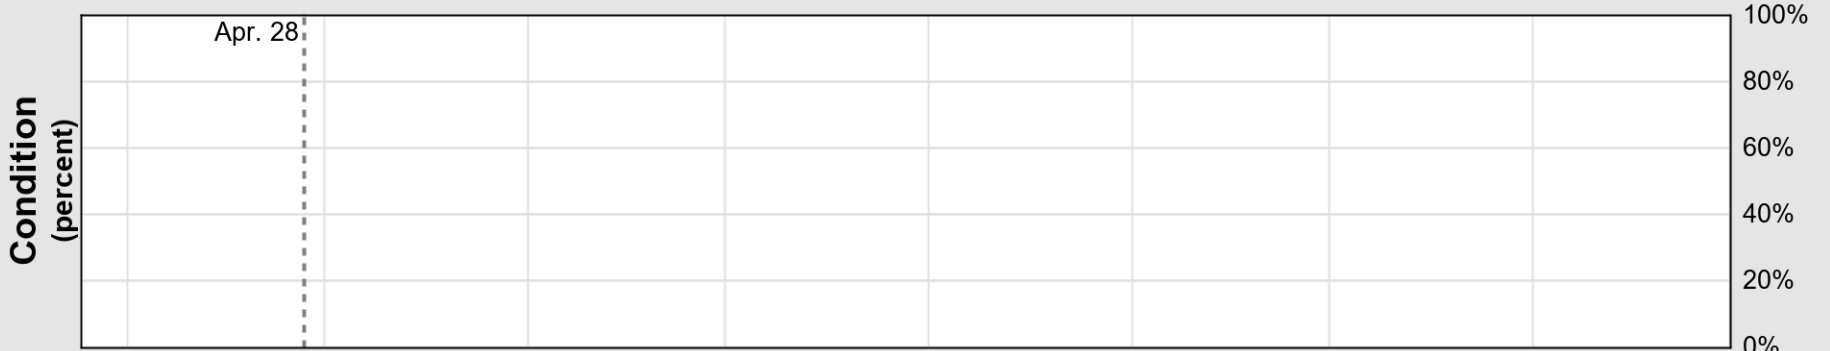

USDA

Crop Progress and Condition: Cotton in Arkansas , 2024

NASS

Progress Year(s) ——— 2024   2023   ..... 2019 - 2023

Source: National Agricultural Statistics Service (NASS), Crop Progress Report