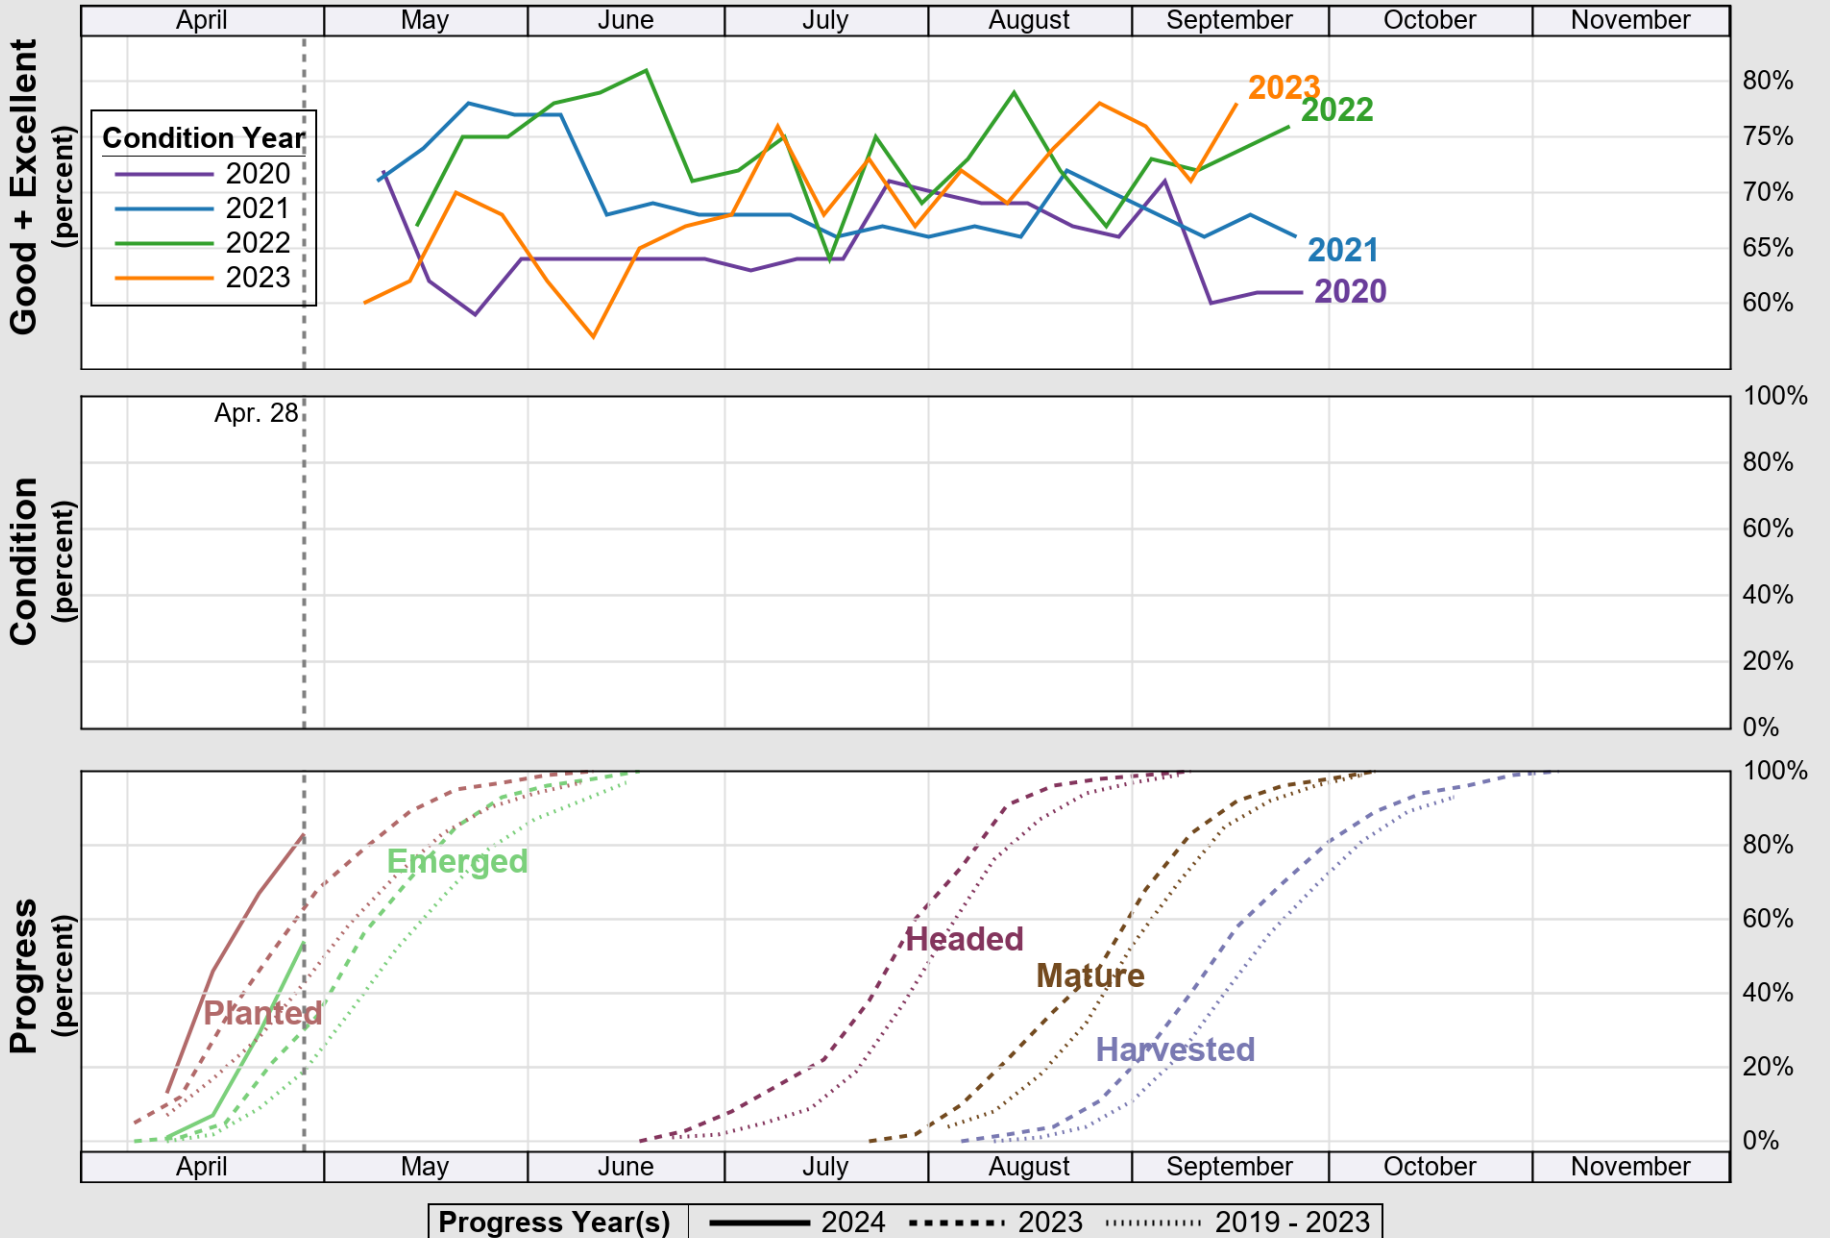

USDA

Crop Progress and Condition: Rice in Arkansas , 2024

NASS

Source: National Agricultural Statistics Service (NASS), Crop Progress Report