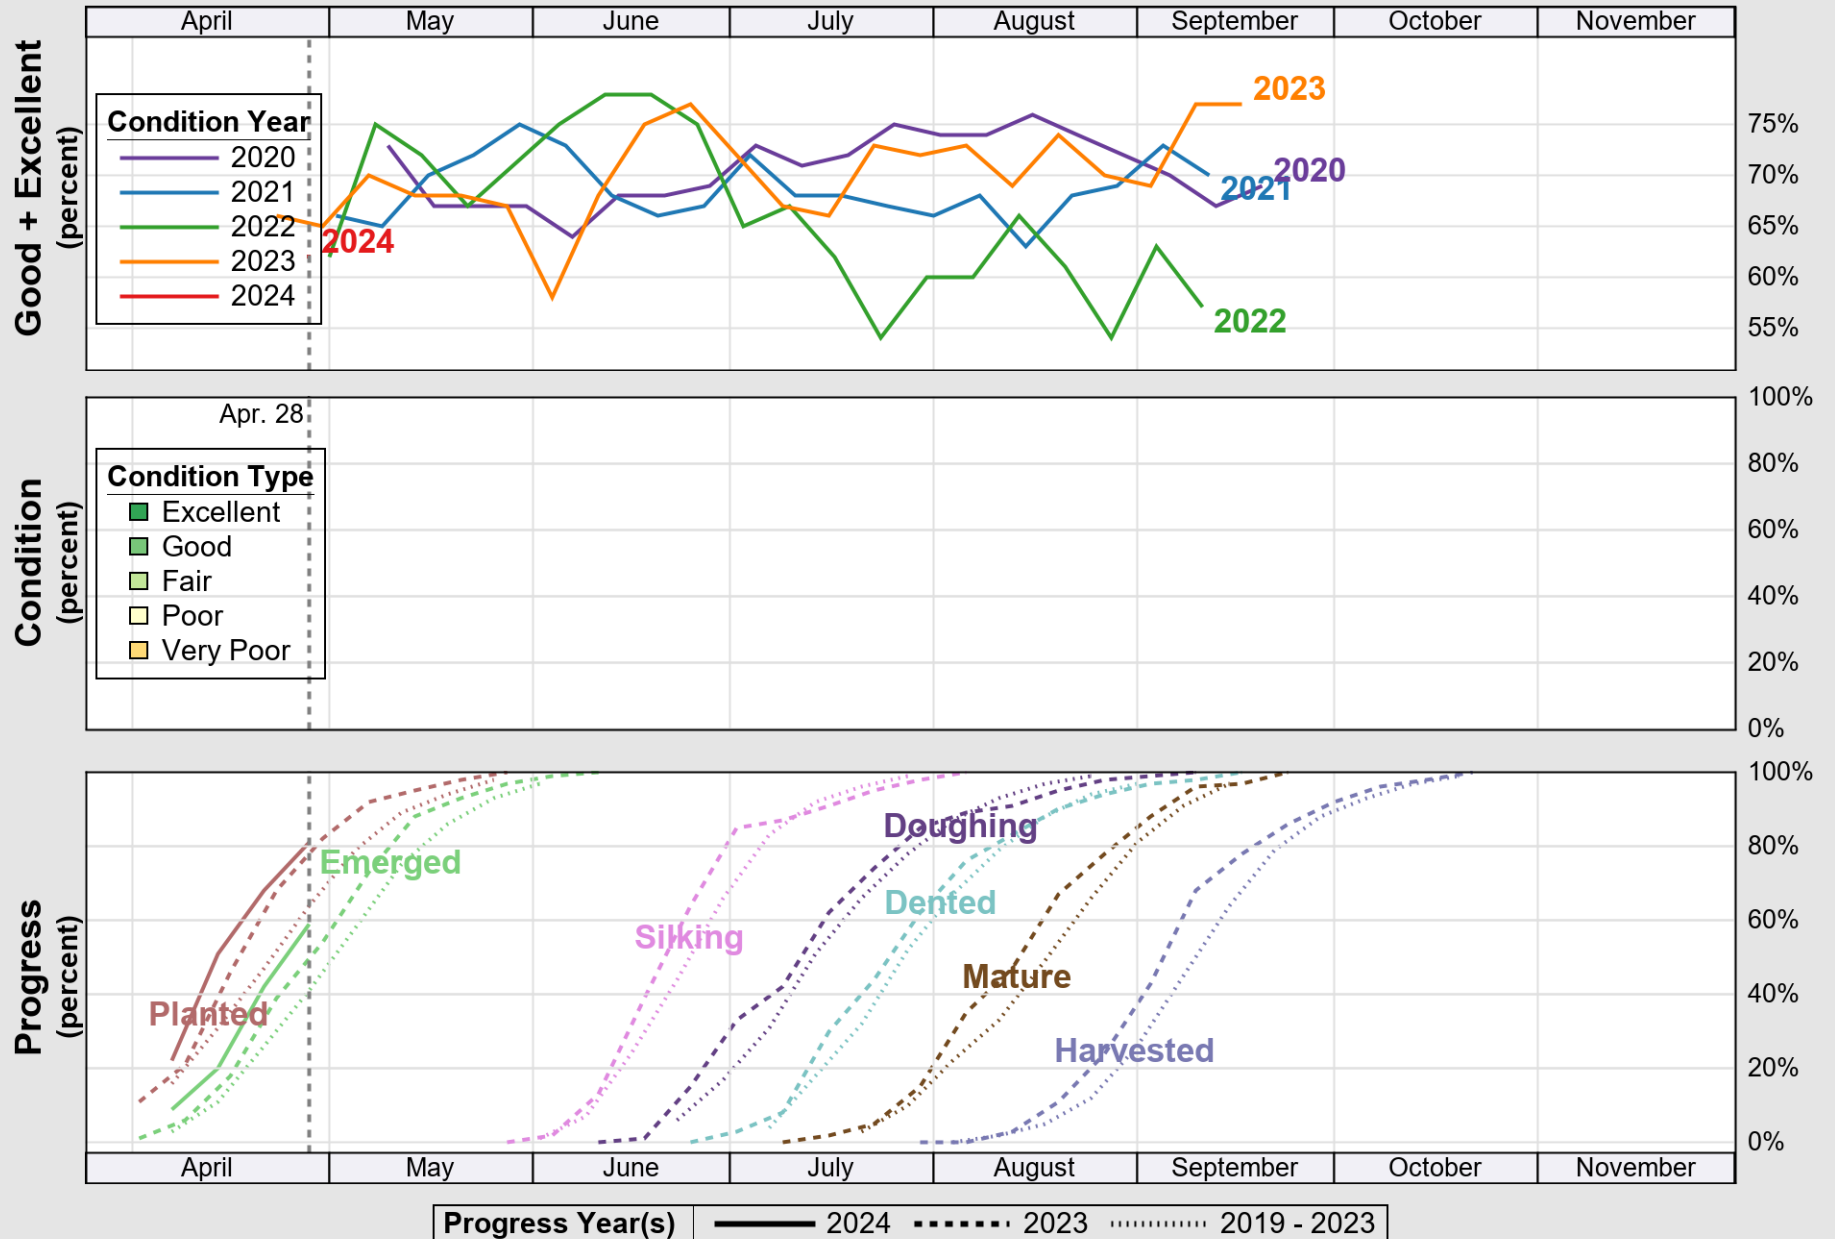

# Crop Progress and Condition: Corn in Arkansas , 2024

NASS

Source: National Agricultural Statistics Service (NASS), Crop Progress Report

USDA

# Crop Progress and Condition: Cotton in Arkansas , 2024

NASS

Progress Year(s) ——— 2024    ..... 2023    ..... 2019 - 2023

Source: National Agricultural Statistics Service (NASS), Crop Progress Report

USDA