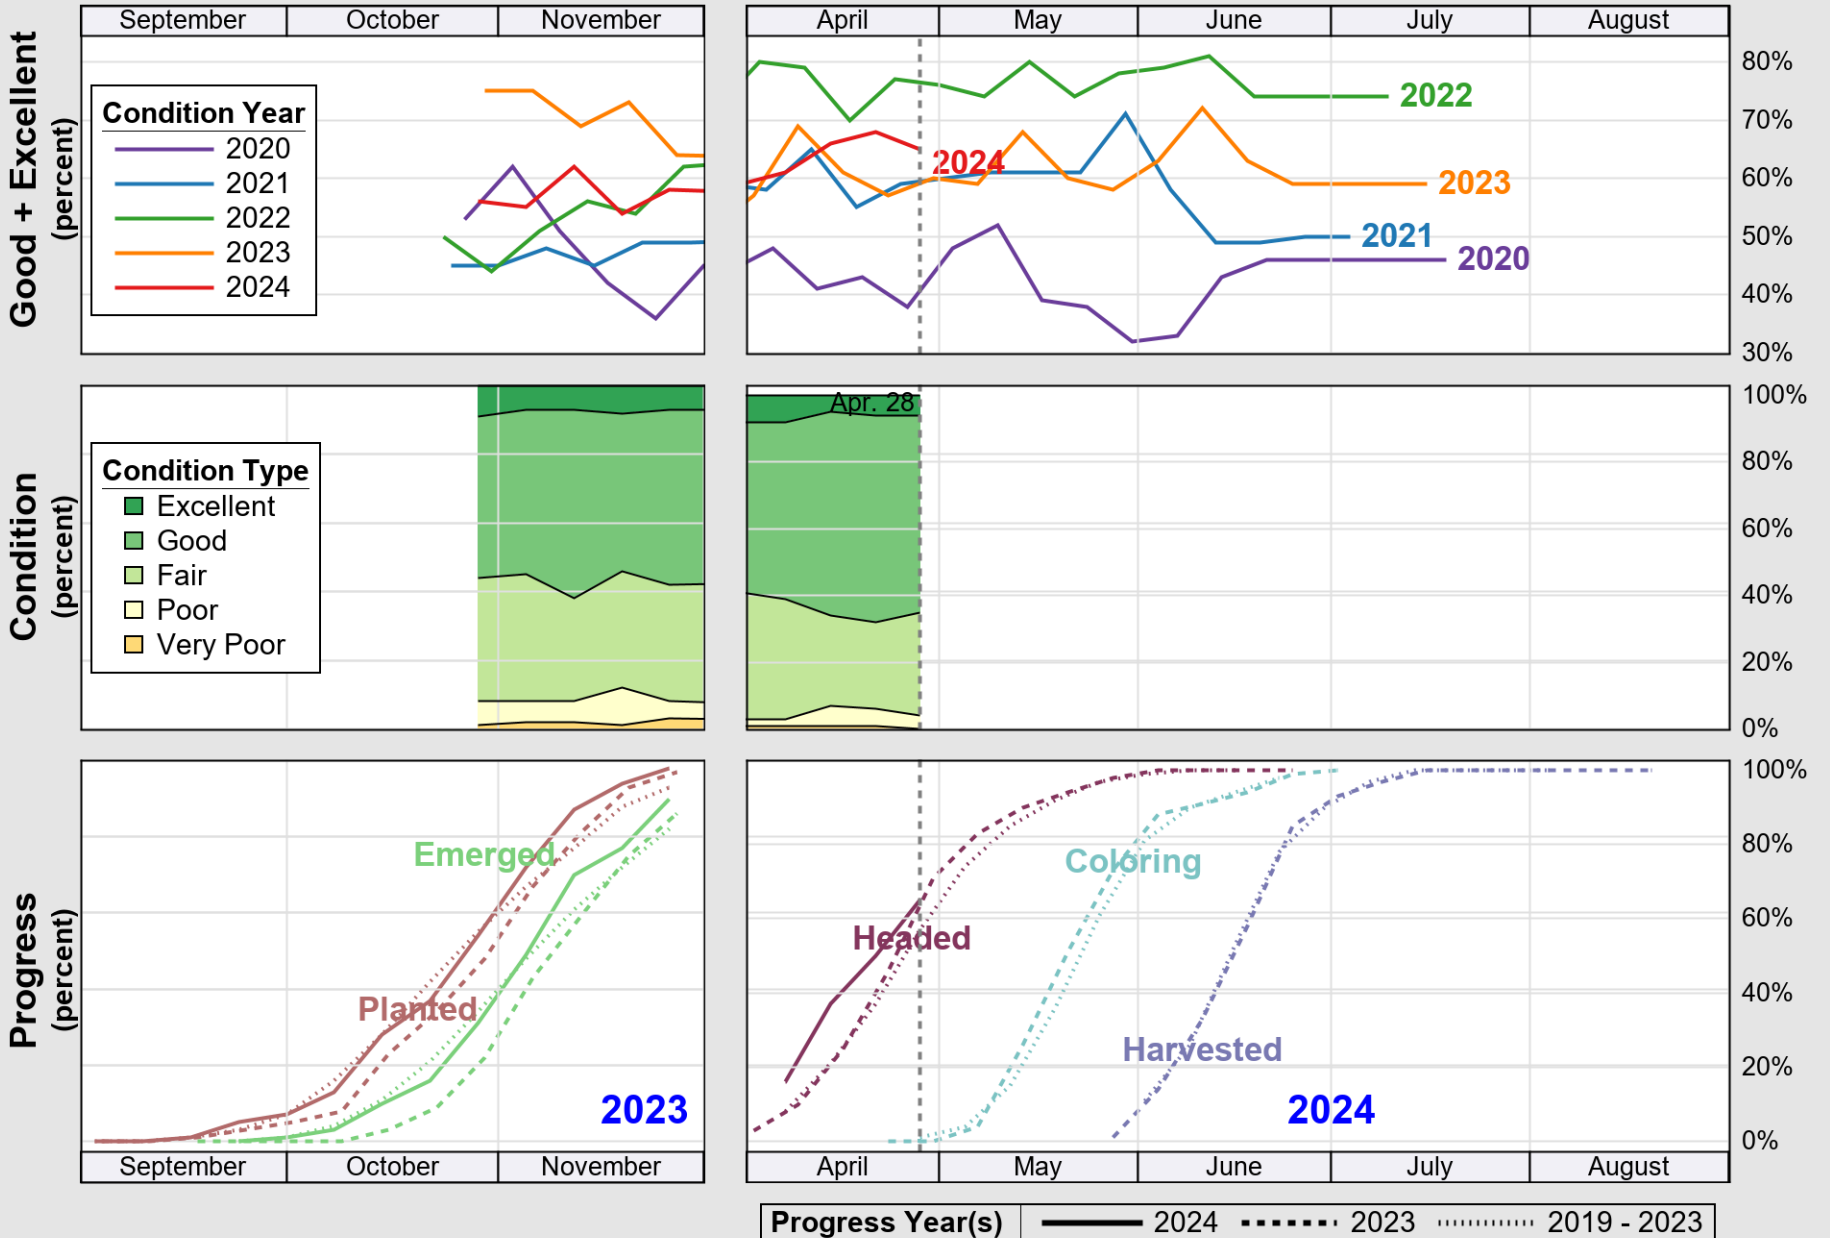

# Crop Progress and Condition: Rice in Arkansas , 2024

NASS

Source: National Agricultural Statistics Service (NASS), Crop Progress Report

USDA

# Crop Progress and Condition: Soybeans in Arkansas , 2024

NASS

Source: National Agricultural Statistics Service (NASS), Crop Progress Report

USDA

# Crop Progress and Condition: Winter Wheat in Arkansas , 2024

NASS

Source: National Agricultural Statistics Service (NASS), Crop Progress Report