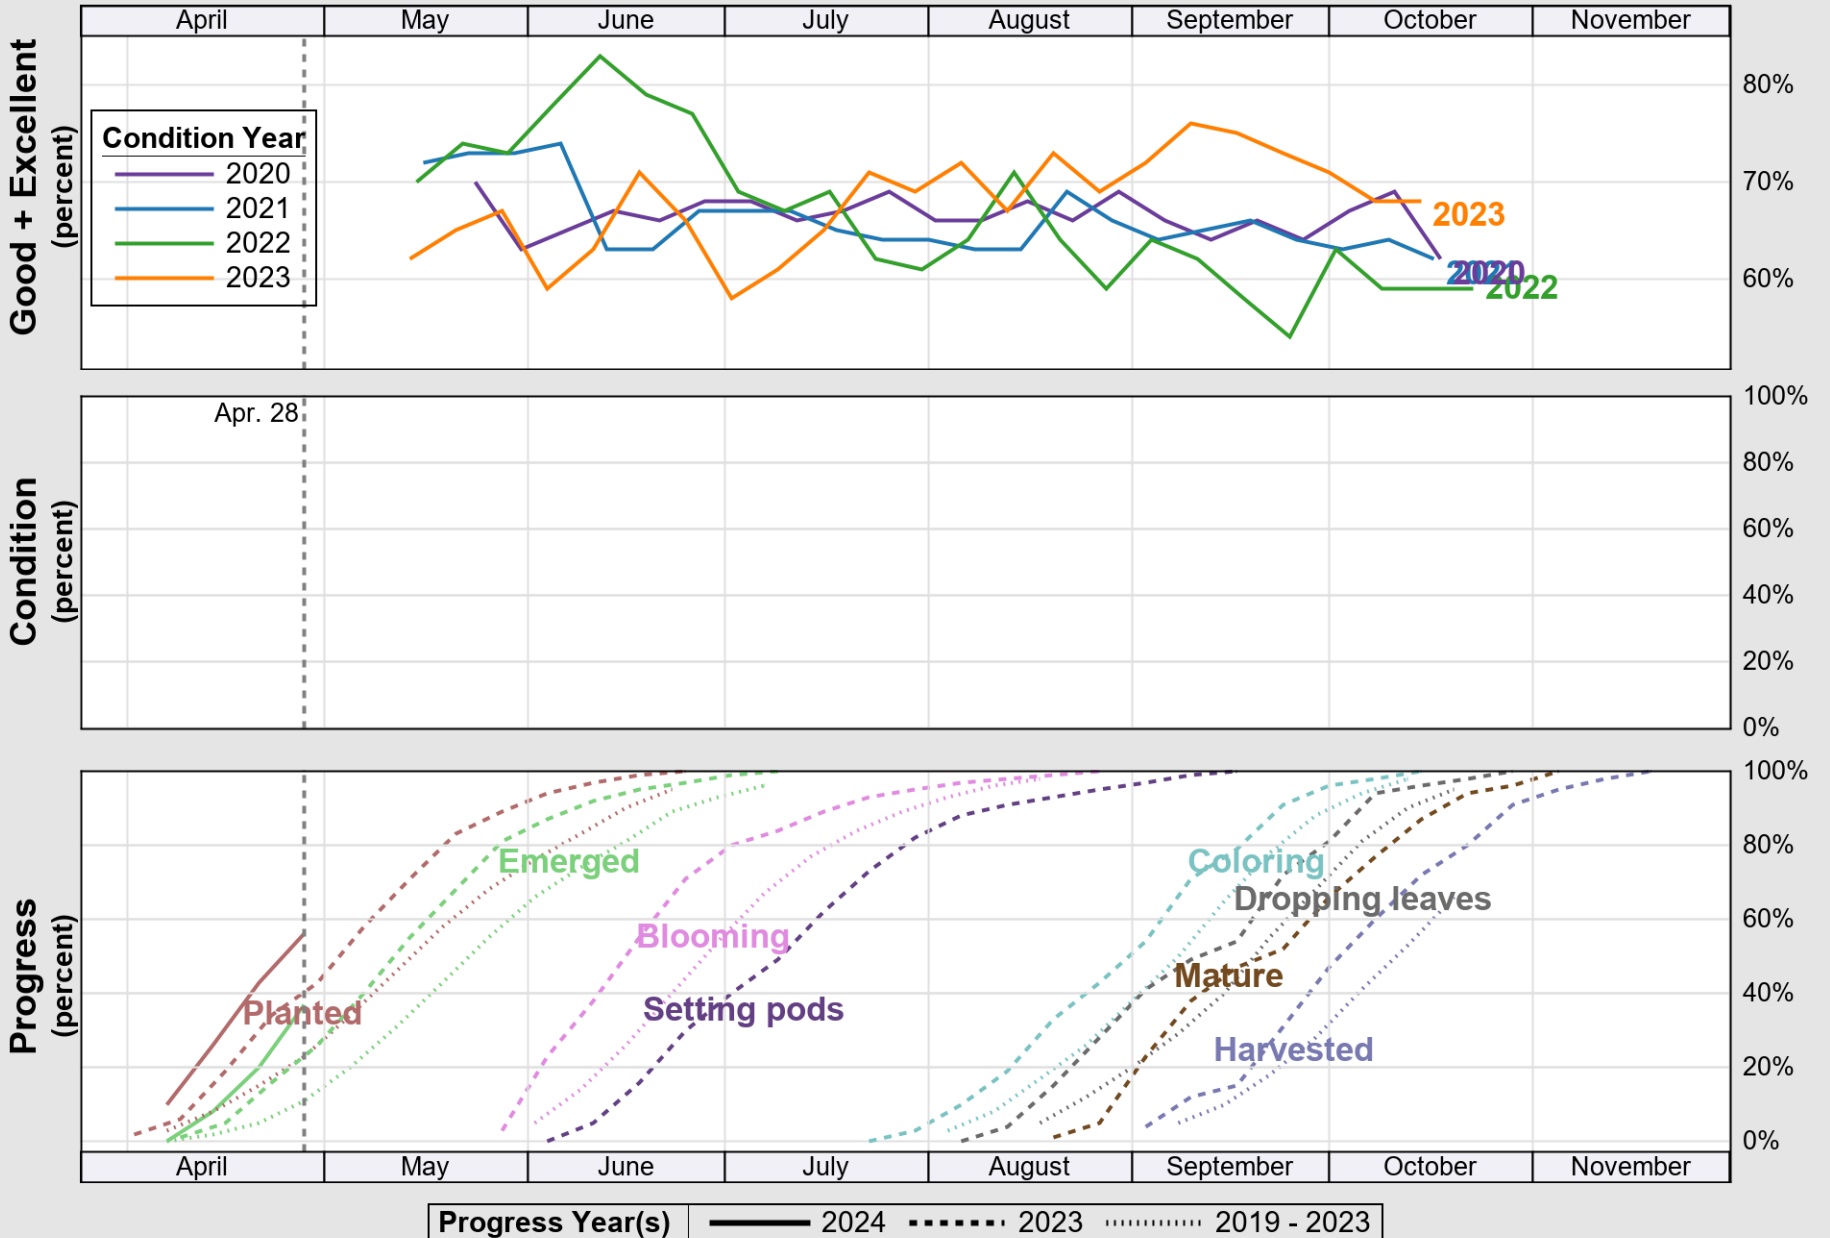

# Crop Progress and Condition: Rice in Arkansas , 2024

NASS

Source: National Agricultural Statistics Service (NASS), Crop Progress Report

USDA

# Crop Progress and Condition: Soybeans in Arkansas , 2024

NASS

Source: National Agricultural Statistics Service (NASS), Crop Progress Report

USDA