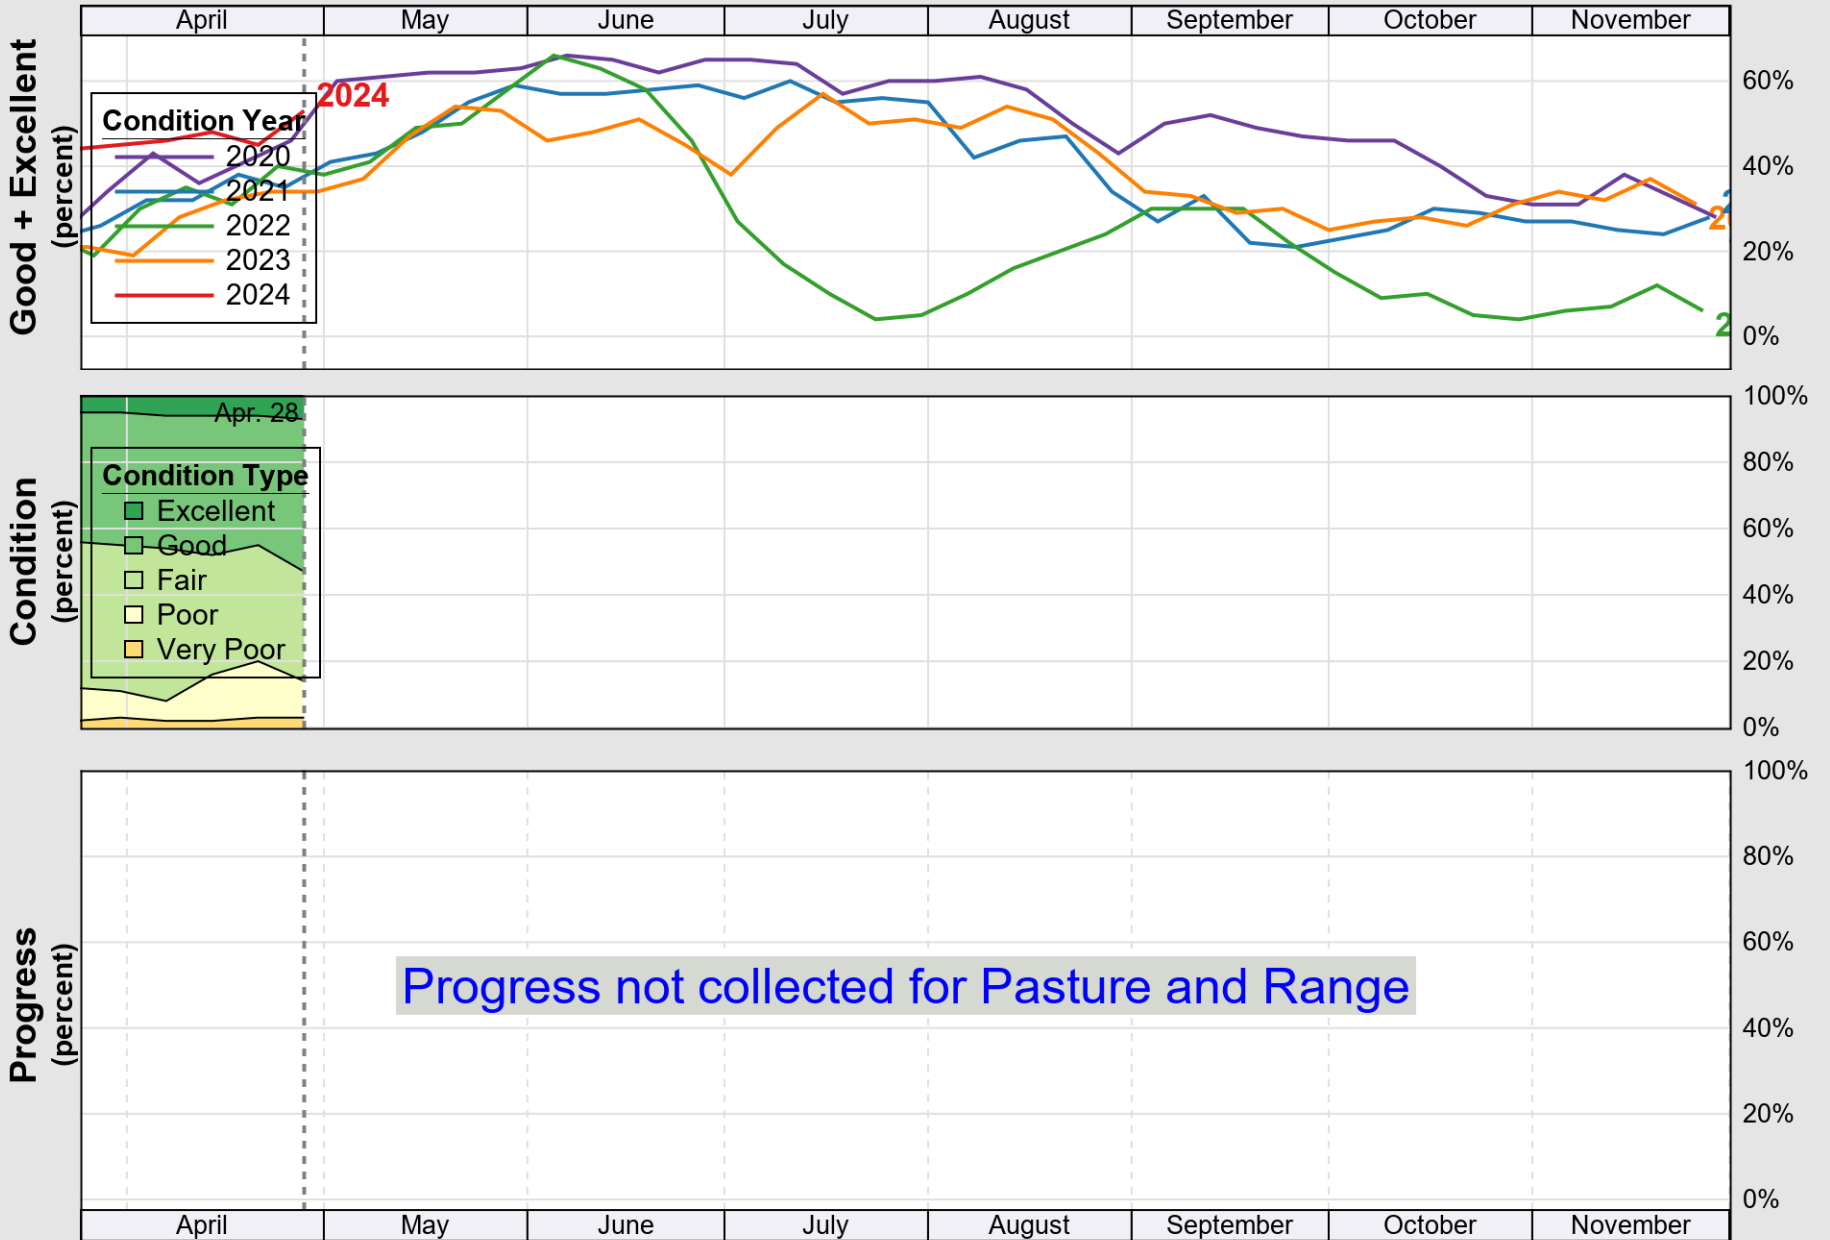

USDA

Crop Progress and Condition: Pasture and Range in Arkansas , 2024

NASS

Source: National Agricultural Statistics Service (NASS), Crop Progress Report