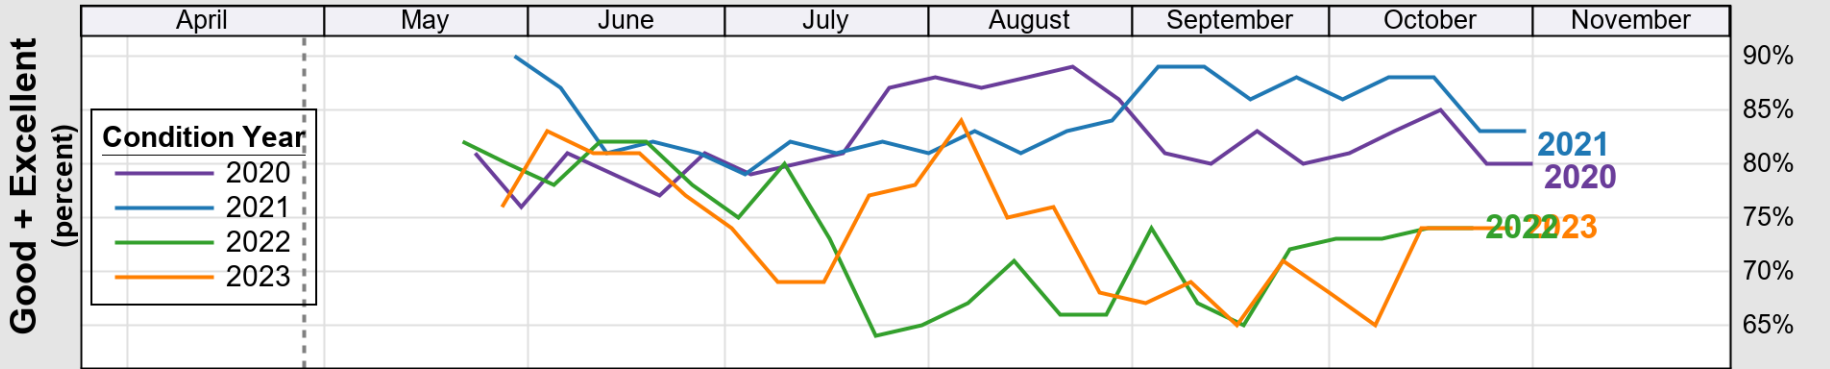

USDA

Crop Progress and Condition: Cotton in Arkansas , 2024

NASS

Progress Year(s) ——— 2024   2023   ..... 2019 - 2023

Source: National Agricultural Statistics Service (NASS), Crop Progress Report