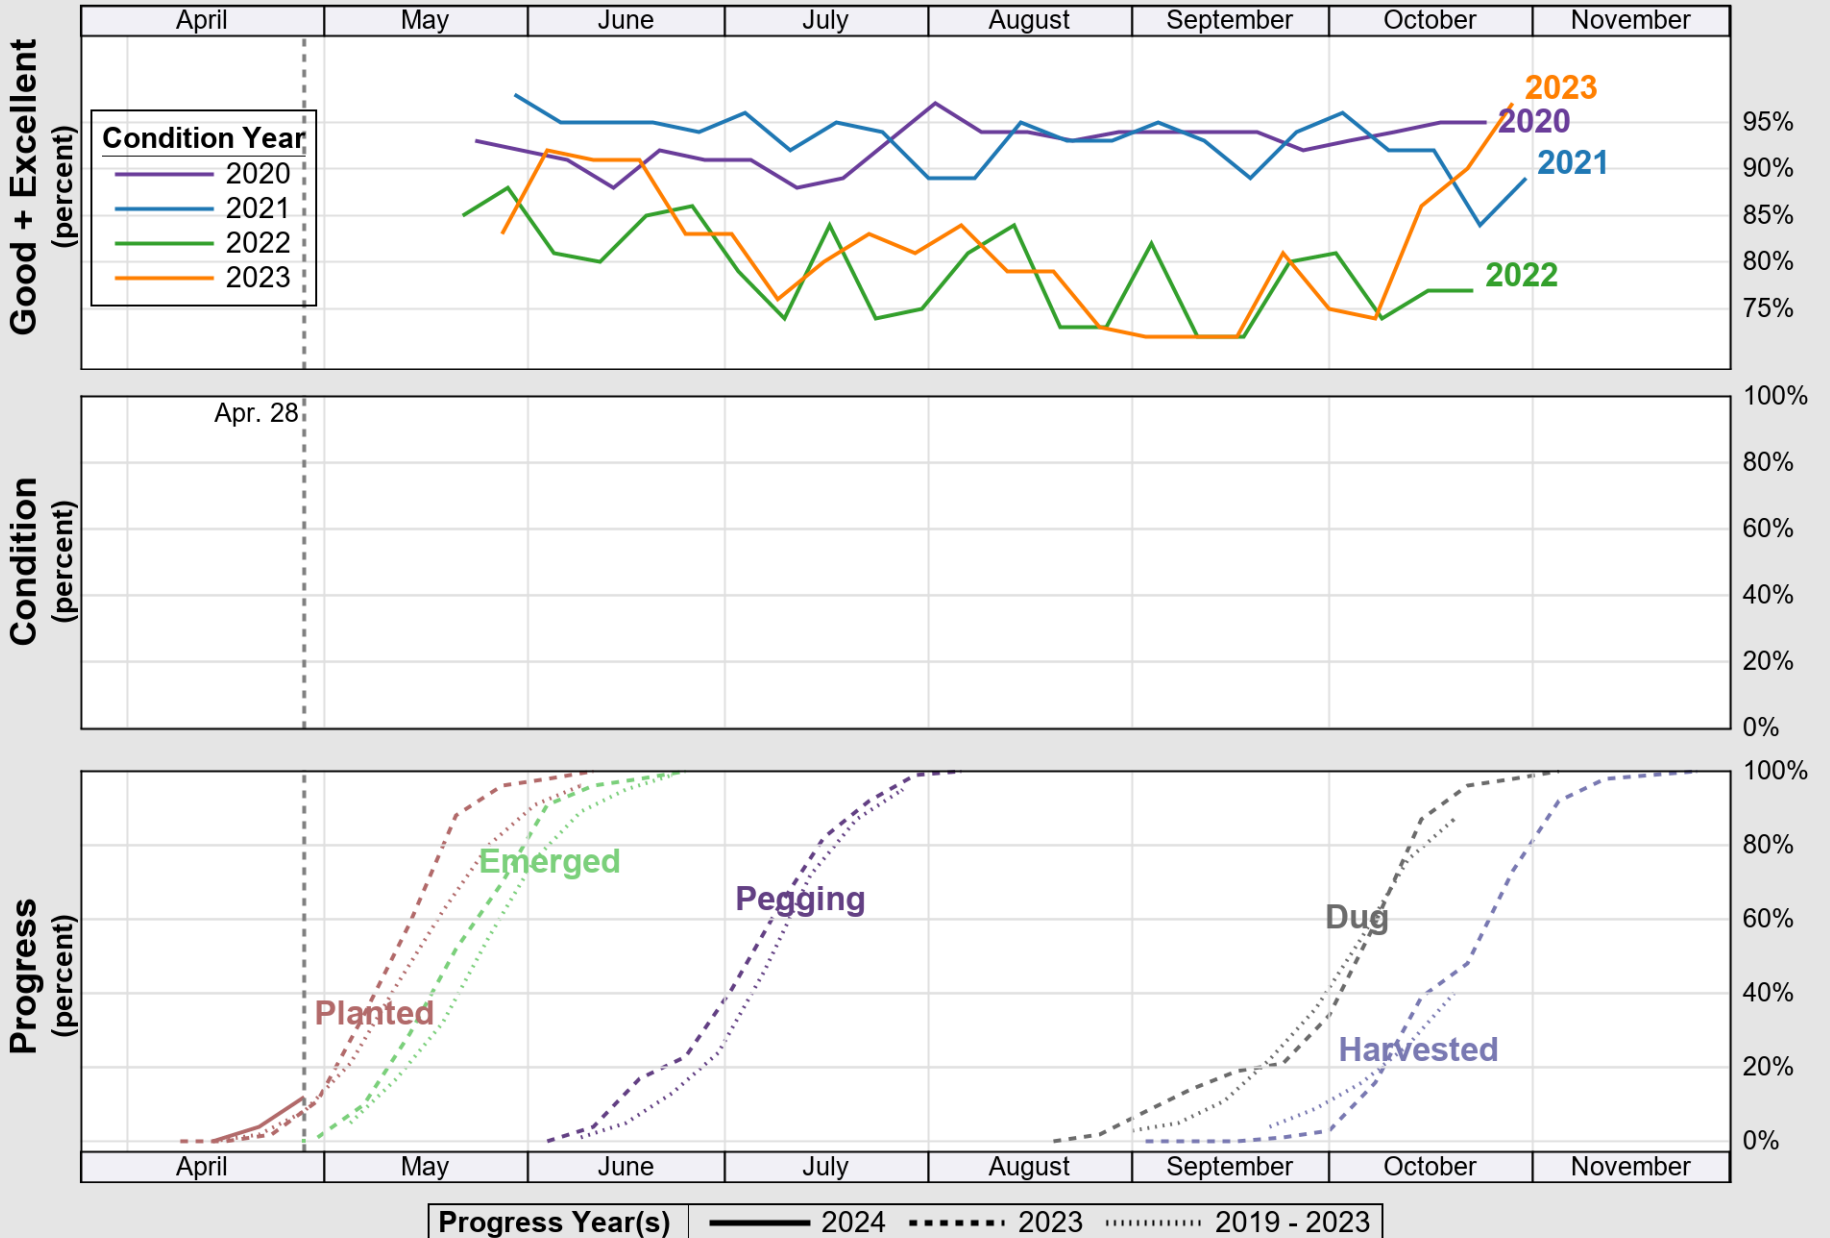

Source: National Agricultural Statistics Service (NASS), Crop Progress Report